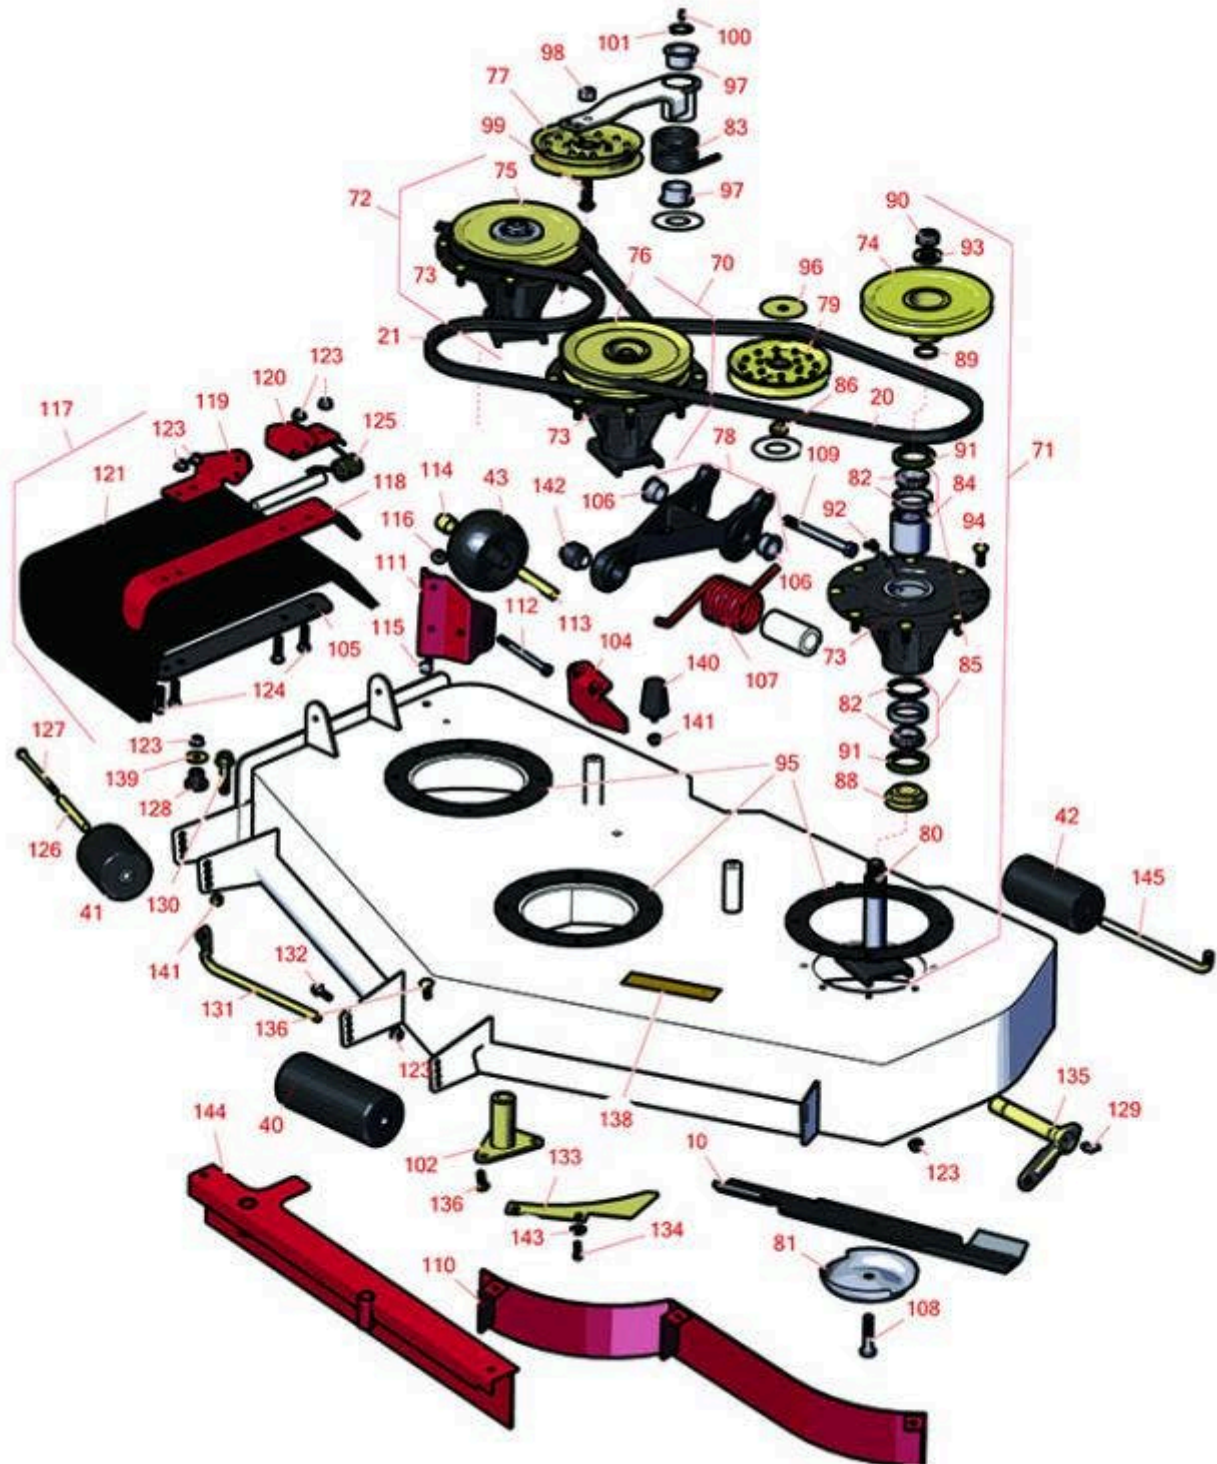

Replaces Toro Groundsmaster 7200

Parts

Rotary Decks

60in Rotary Deck - Models 30456

All original equipment manufacturers names and part numbers are used for identification purposes only, and we are in no way implying that our products are original equipment parts. Prices subject to change without notice.

Replaces Toro Groundsmaster 7200

Parts

Rotary Decks

60in Rotary Deck - Models 30456

Item No	R&R Part No.	OEM Part No.	Description	Qty Req	Order Quantity
Blades					
10	R110-4702-03	110-4702-03	Mower Blade - High Lift 20.5	3	
Belts					
20	R67-6920	67-6920	Belt - V - B Section	1	
21	R105-0887	105-0887	Belt - Drive - Pto	1	
Rollers					
40	R68-6710	68-6710	Roller - Rotary Deck	1	
41	R93-4803	93-4803	Roller - Deck	1	
42	R36-1740	36-1740	Roller - Rotary Deck	2	
43	R68-2730	1-603299, 68-2730	Wheel - Anti Scalp	1	
Other Parts Available					
70	R117-9234	117-9234	Double Spindle Assy	1	
71	R117-9233	117-9233	High Spindle Assy	1	
72	R119-4778	119-4778	Spindle Assy	1	
73	R119-4777	119-4777	Spindle Assy	3	
74	R104-3548	104-3548	Pulley - Higher Driven	1	
75	R104-3546	104-3546	Pulley - Lower Driven	1	
76	R104-3547	104-3547	Pulley - Double Driven	1	
77	R110-9596	110-9596, 132-9421	Pulley- Flat Idler	1	
78	R112-1625	112-1625	Pull Link Assy	2	
79	R01-268-0160	01-268-0160	Pulley - V Idler	1	