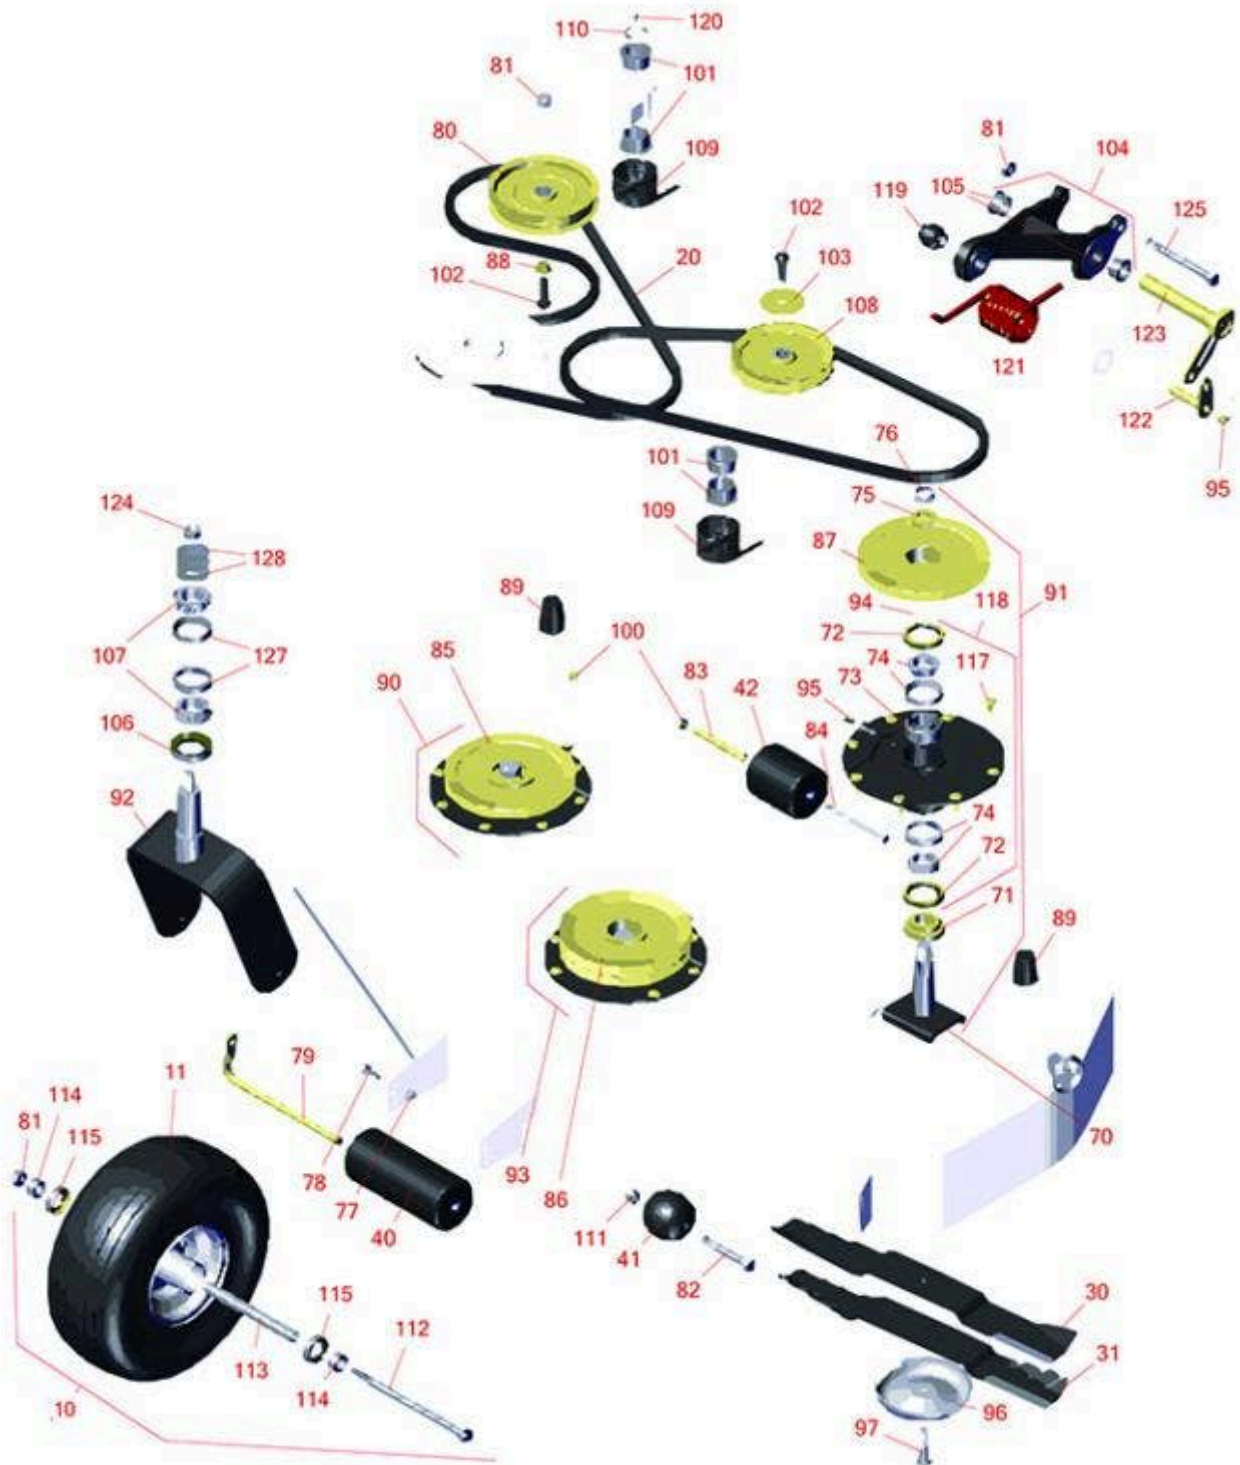

## Parts

Zero-Turn Mower with 62in Deck - Model 30362  
62in Guardian Recycler Deck

All original equipment manufacturers names and part numbers are used for identification purposes only, and we are in no way implying that our products are original equipment parts. Prices subject to change without notice.

# Replaces Toro Groundsmaster 7200 Parts

Zero-Turn Mower with 62in Deck - Model 30362  
62in Guardian Recycler Deck

Item No	R&R Part No.	OEM Part No.	Description	Qty Req	Order Quantity
<b>Wheel and Tire</b>					
10	<b>R108-9954</b>	108-9954	Caster Wheel Assy - 15x6.00-6	2	
11	<b>RCT5180311</b>	108-9955, 133-4724	Tire - 15x6.00-6 Nhs (4 Ply) Carlisle Straight Rib	2	
<b>Belts</b>					
20	<b>R110-9594</b>	110-9594	Belt - V	1	
20	<b>R110-9595</b>	110-9595	Belt - V	1	
<b>Rotary Bades</b>					
30	<b>R92-5608</b>	92-5608, 92-5608-03	Mower Blade - 21.75 in	3	
31	<b>R92-5608M</b>	104-1303, 107-0214-03	Mower Blade - Mulcher 21.75	3	
<b>Rollers</b>					
40	<b>R68-6710</b>	68-6710	Roller - Rotary Deck	1	
41	<b>R29-4820</b>	29-4820	Roller	2	
42	<b>R93-4803</b>	93-4803	Roller - Deck	1	
<b>Other Parts Available</b>					
70	<b>R104-3554</b>	104-3554	Shaft - Spindle Assy.	3	
71	<b>R92-9800</b>	69-6950, 69-6980, 92-9800	Spacer - Spindle	3	
72	<b>R253-154</b>	253-154	Seal - Spindle	6	
73	<b>R104-3549</b>	104-3549	Spacer Set - Spindle Bearing	3	
73	<b>R120-5577</b>	120-5577	Bearing Spacer Set - Ground	3	