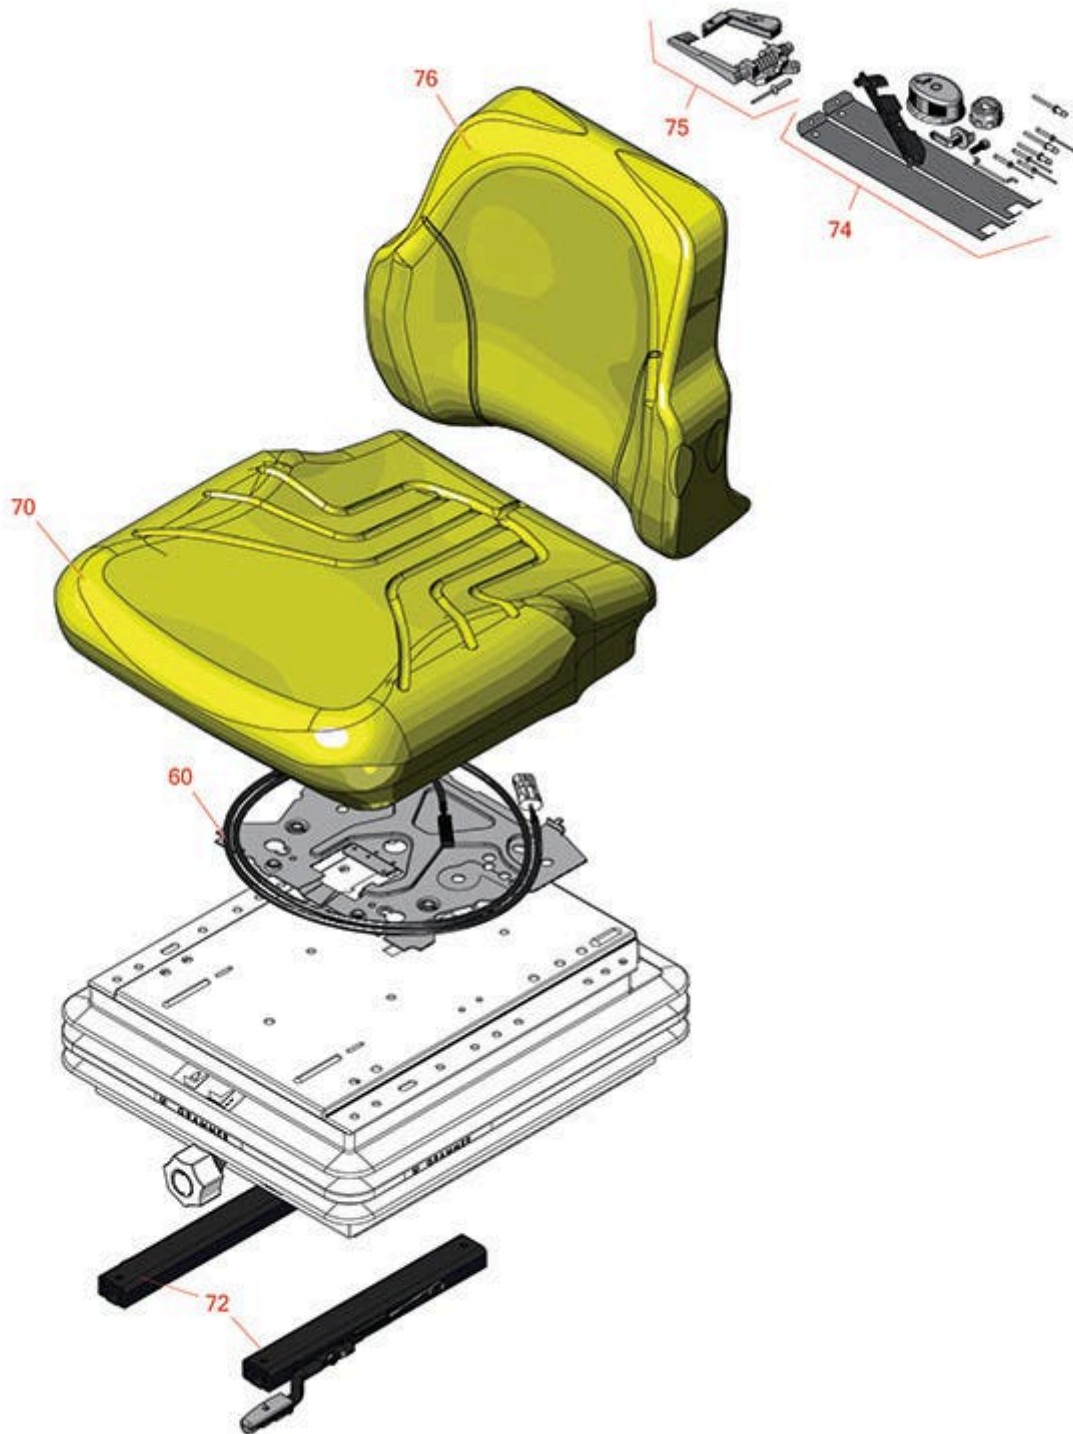

Replaces John Deere 7500 Reel Mower

Parts

Traction Unit
Seat

All original equipment manufacturers names and part numbers are used for identification purposes only, and we are in no way implying that our products are original equipment parts. Prices subject to change without notice.

Replaces John Deere 7500 Reel Mower

Parts

Traction Unit
Seat

Item No	R&R Part No.	OEM Part No.	Description	Qty Req	Order Quantity
Electrical, Gauges & Controls					
60	RTCA18463	TCA18463	Seat Switch	1	
Other Parts Available					
70	RTCA18456	TCA18456	Seat Cushion - Bottom Yellow	1	
72	RTCA18455	TCA18455	Seat Slide Track Kit	1	
74	RAL151392	AL151392	Lumbar Support	1	
75	RTCA18454	TCA18454	Lock - Back Rest	1	
76	RTCA18457	TCA18457	Cushion Kit - Back Yellow	1	