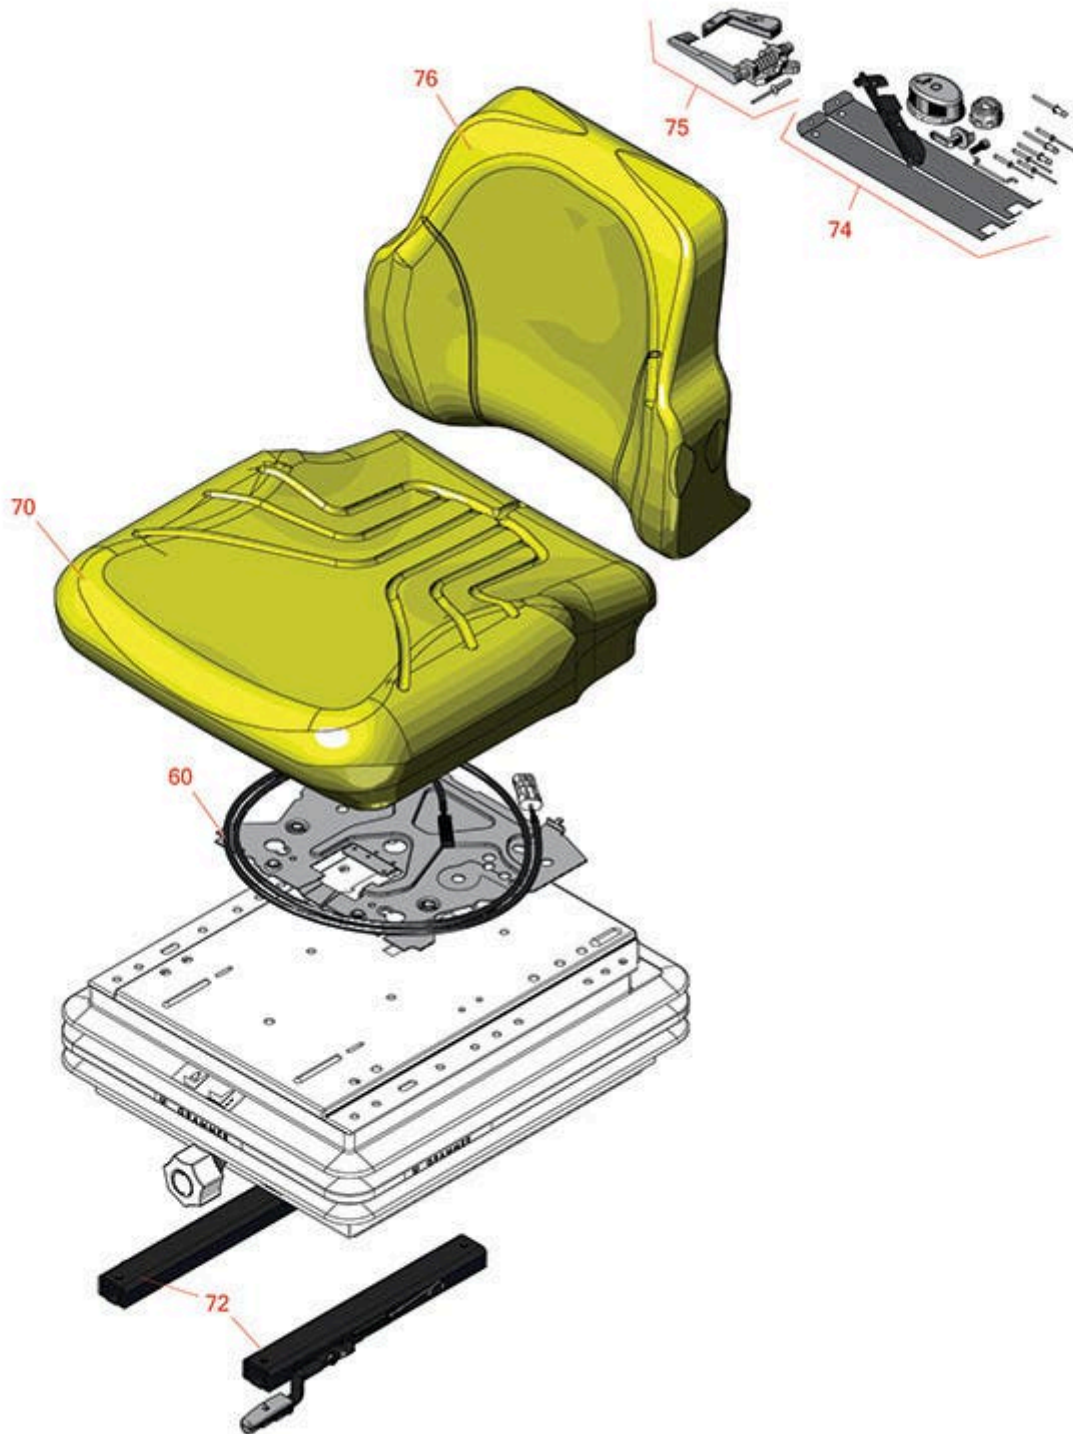

Replaces John Deere 7700 Reel Mower

Parts

Traction Unit
Seat

All original equipment manufacturers names and part numbers are used for identification purposes only, and we are in no way implying that our products are original equipment parts. Prices subject to change without notice.

Replaces John Deere 7700 Reel Mower

Parts

*Traction Unit
Seat*

Item No	R&R Part No.	OEM Part No.	Description	Qty Req	Order Quantity
Electrical, Gauges & Controls					
60	RTCA18463	TCA18463	Seat Switch	1	
Other Parts Available					
70	RTCA18456	TCA18456	Seat Cushion - Bottom Yellow	1	
72	RTCA18455	TCA18455	Seat Slide Track Kit	1	
74	RAL151392	AL151392	Lumbar Support	1	
75	RTCA18454	TCA18454	Lock - Back Rest	1	
76	RTCA18457	TCA18457	Cushion Kit - Back Yellow	1	