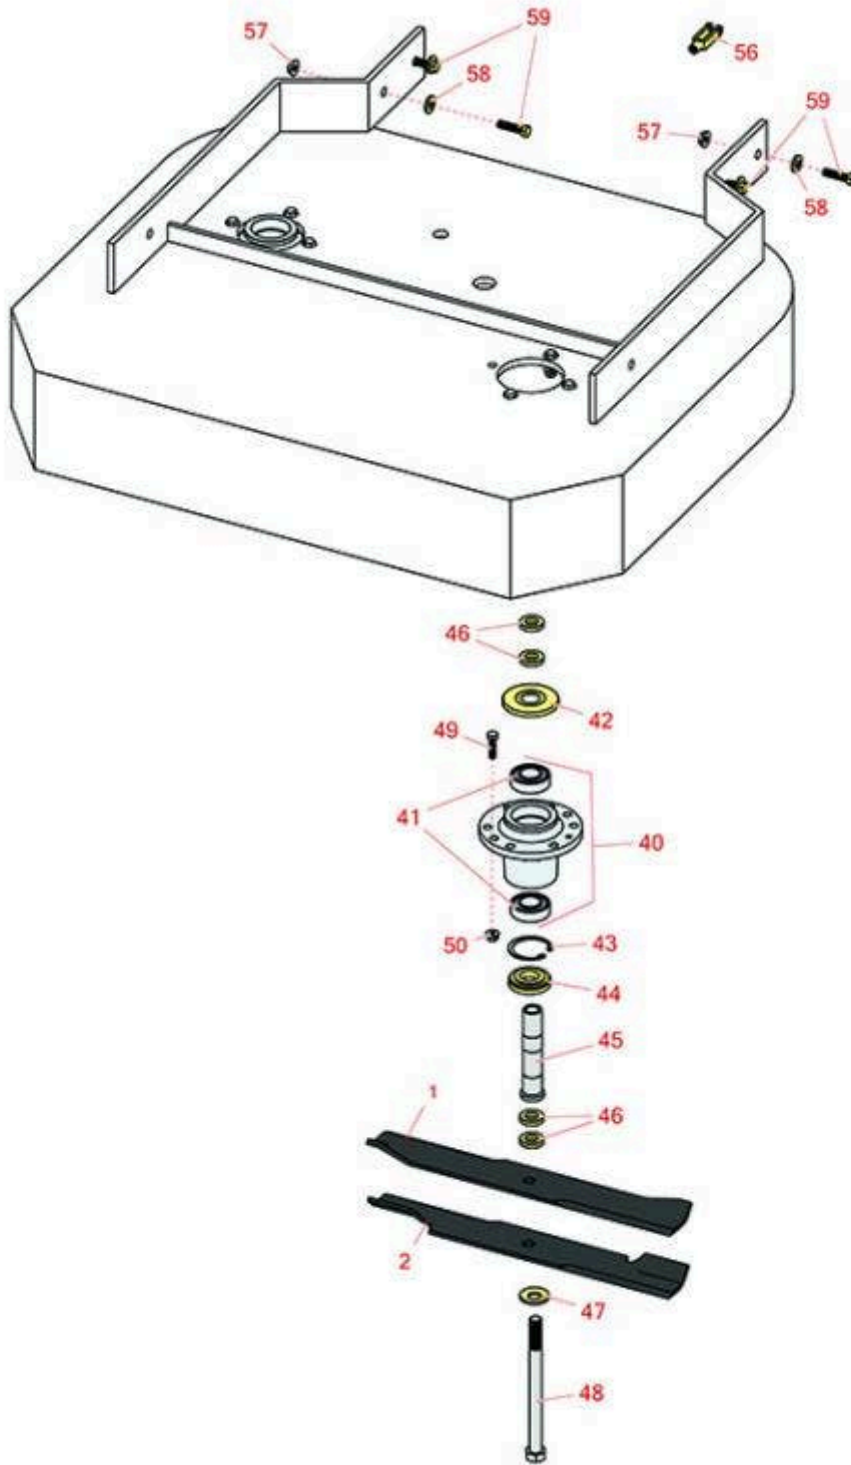

Replaces Exmark Metro Parts

Walk Behind Mower - Model MGS481CKA36200 with 36in Deck
Deck
36in Deck

All original equipment manufacturers names and part numbers are used for identification purposes only, and we are in no way implying that our products are original equipment parts. Prices subject to change without notice.

Replaces Exmark Metro Parts

Walk Behind Mower - Model MGS481CKA36200 with 36in Deck
36in Deck

Item No	R&R Part No.	OEM Part No.	Description	Qty Req	Order Quantity
Rotary Blades					
1	R103-1578	103-1578	Mower Blade - 18 in Solid	2	
2	RRB3065-1800	103-6584, 103-6584-S	Mower Blade - High-Lift 18 x 2.5in x 5/8 Mt Hole	2	
Other Parts Available					
40	R103-8280	103-8280	Spindle Assy w/Bearings	2	
41	R103-2477	103-2477	Bearing - Jackshaft	4	
42	R103-1330	103-1330	Guard - Bearing - Top	2	
43	RC-10025	32120-8	Ring - Retaining	2	
44	R103-2535	103-2535	Spacer-Guard, Bottom	2	
45	R1-323529	1-323529	Tube - Spindle - Short	2	
46	R1-323539	1-323539	Spacer	8	
47	R1-513208	1-513208	Washer - Spring	2	
48	R1-800861	1-800861	Bolt - 5/8-18x8 Hex Hx GR5	2	
49	R400190	322-6	Bolt - Hex HD 5/16-18 x 1-1/4 GR5	8	
50	R445722	32128-20	Nut - Serrated Washer	22	
56	R282-2	1-303105	Yoke	1	
57	R32128-43	32128-43, 3290-357, 3296-29	Nut - Flanged Whiz - 3/8-16	8	
58	R98-5975	98-5975	Washer - Belleville	9	
59	R323-8	323-8	Bolt - Hex HD 3/8-16 x 1-1/2 GR8	8	