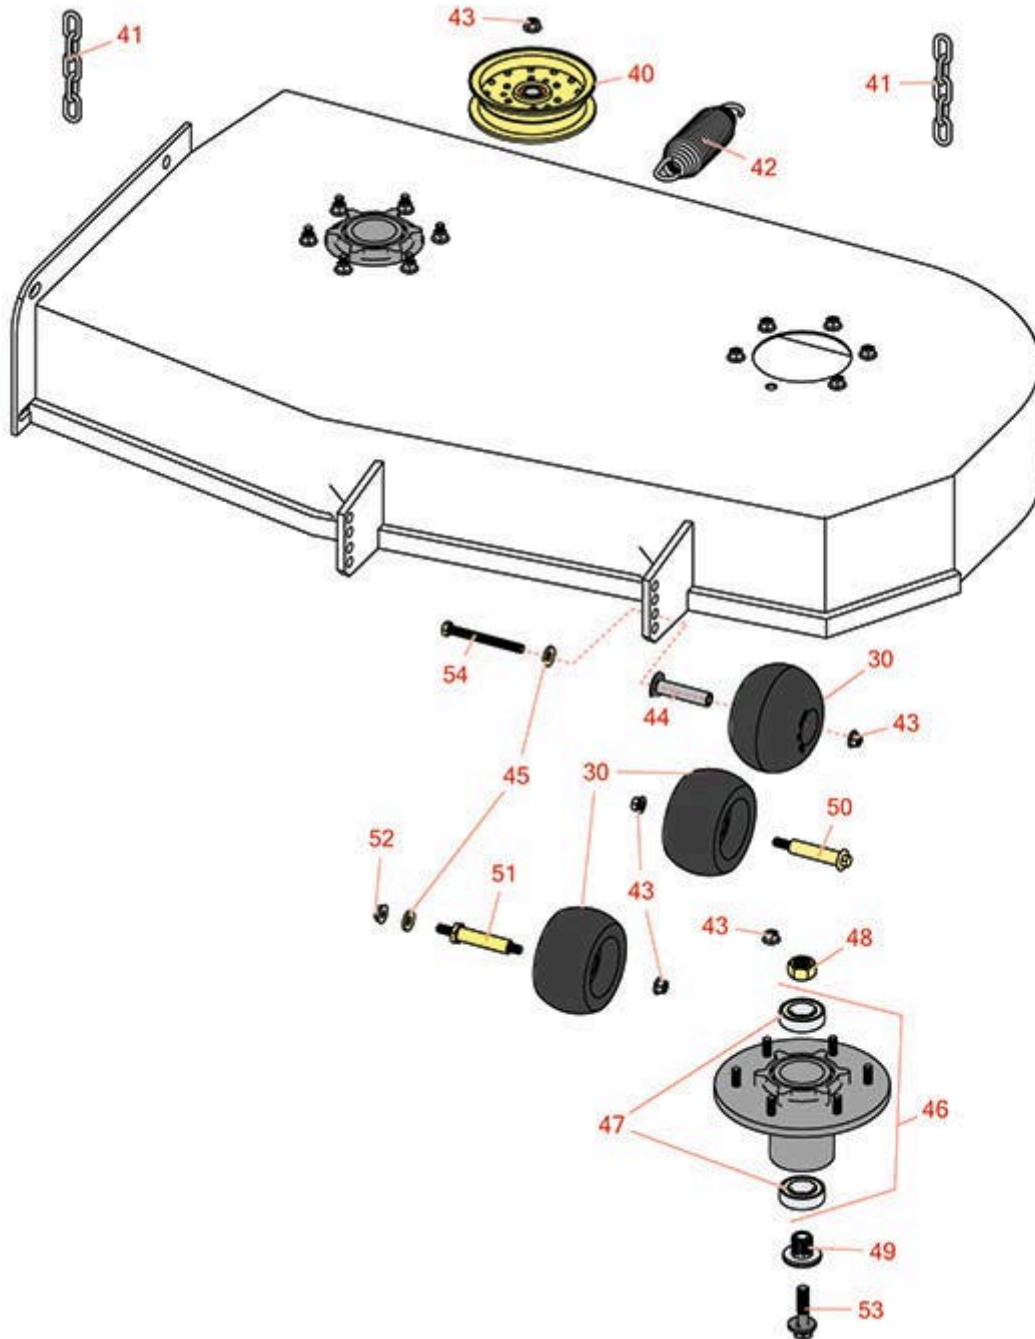

Replaces Exmark Pioneer S-Series Parts

Zero-Turn Mower with 44 in Deck - Models PNS20KA443,
PNS600KA443, PNS710KC443
44in Deck

All original equipment manufacturers names and part numbers are used for identification purposes only, and we are in no way implying that our products are original equipment parts. Prices subject to change without notice.

Replaces Exmark Pioneer S-Series Parts

Zero-Turn Mower with 44 in Deck - Models PNS20KA443,
PNS600KA443, PNS710KC443
44in Deck

Item No	R&R Part No.	OEM Part No.	Description	Qty Req	Order Quantity
Tires					
30	R103-8415	103-8415	Roller - Anti Scalp	2	
30	R68-2730	1-603299	Wheel - Anti Scalp	2	
Other Parts Available					
40	R116-4669	116-4669	Idler Pulley - Flat	1	
41	R1-633447	1-633447	Chain - Deck Lift	4	
42	R116-6317	116-0133, 116-6317	Spring - Extension	1	
43	R104-8301	104-8301, 109-6658	Locknut - 3/8-16 Nylon Flanged	20	
44	R116-8131	116-8131	Axle - Roller	2	
45	R98-5975	98-5975	Washer - Belleville	2	
46	R116-3344	116-3344	Spindle Housing Assy	2	
47	R116-0720	116-0720	Bearing - Ball - Special Triple Seal	4	
48	R116-7306	116-7306	Hex Nut - 3/4-16 with Nyloc	2	
49	R103-3037	103-3037	Splined Bushing	2	
50	R112-3977	112-3977	Bolt- Shoulder	2	
51	R99-2842	99-2842	Spacer - Wheel	2	
52	R32128-43	32128-43, 3290-357, 3296-29	Nut - Flanged Whiz - 3/8-16	2	
53	R109-9220	109-9220	Bolt - Sems 1/2-20	2	
54	R116-9362	116-9362	Bolt - Hex HD 3/8-16 x 3 3/4 GR8 YZ	2	