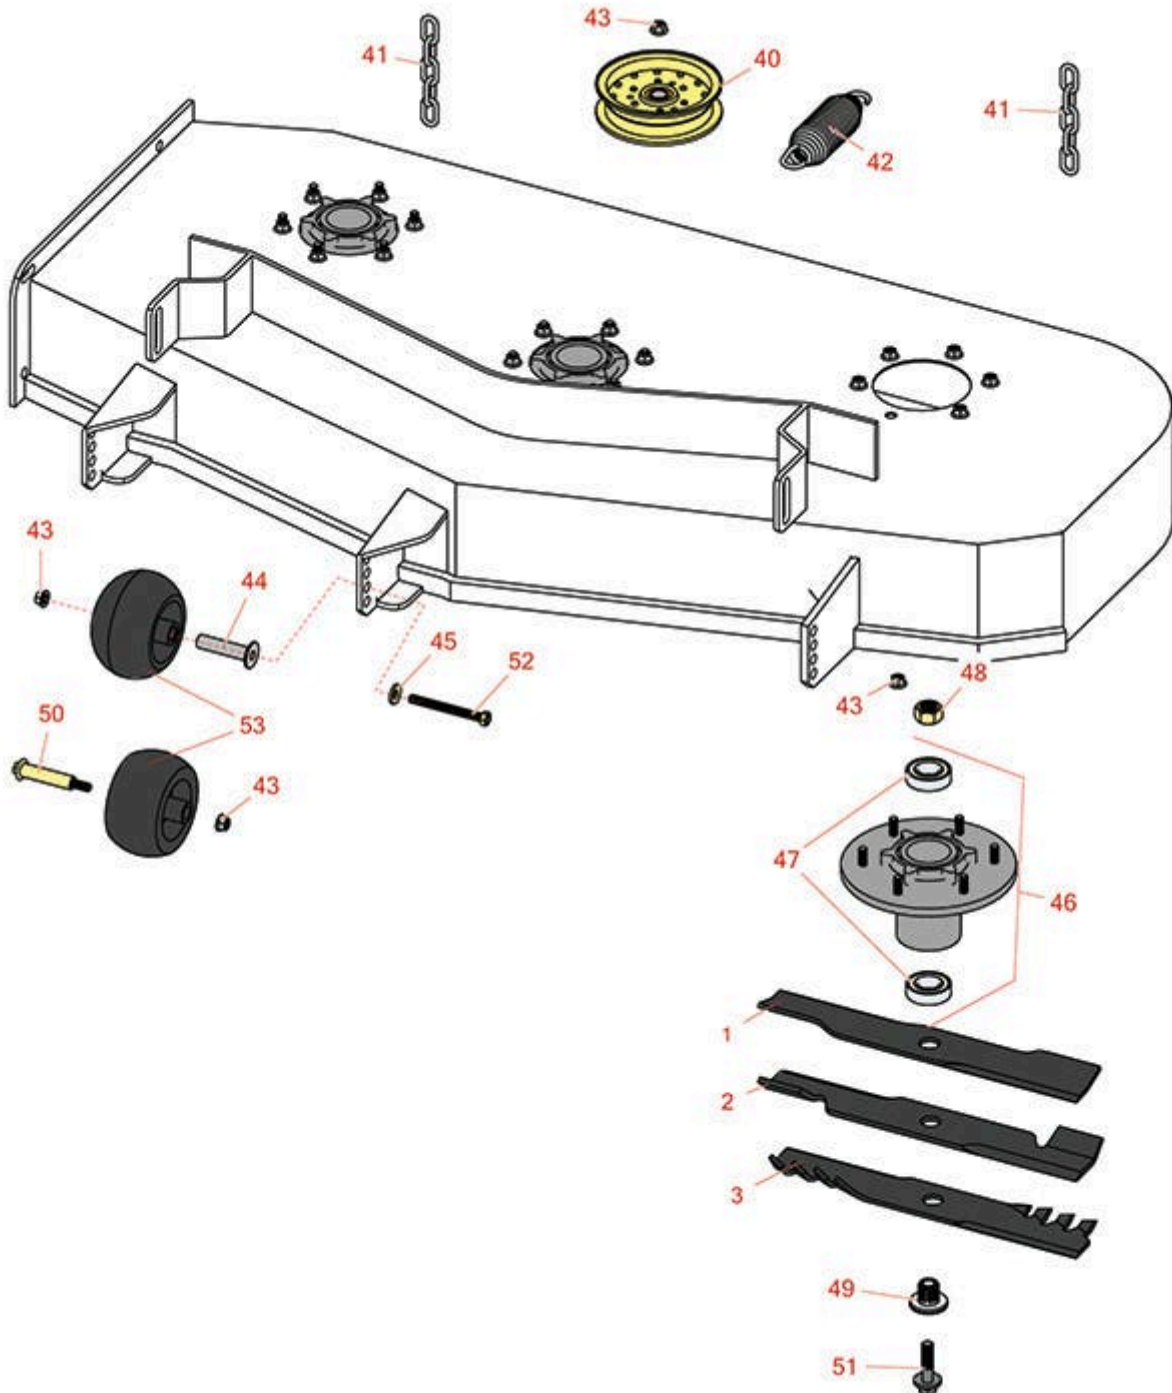

Replaces Exmark Pioneer S-Series Parts

Zero-Turn Mower with 48 in Deck - Models PNS22KA483,
PNS651KA483, PNS710GKC48300, PNS710GKC483A4,
PNS710KC443
48in Deck

All original equipment manufacturers names and part numbers are used for identification purposes only, and we are in no way implying that our products are original equipment parts. Prices subject to change without notice.

Replaces Exmark Pioneer S-Series Parts

Zero-Turn Mower with 48 in Deck - Models PNS22KA483,
PNS651KA483, PNS710GKC48300, PNS710GKC483A4,
PNS710KC443
48in Deck

Item No	R&R Part No.	OEM Part No.	Description	Qty Req	Order Quantity
Rotary Blades					
1	R103-6386	103-6386	Mower Blade - 16-1/4 Low Lift	3	
2	R103-6401	103-6401	Mower Blade- Notched 16 1/4	3	
2	RRB3062-1601	103-6401, 103-6401-S	Mower Blade - High-Lift 16.25 x 2.5in x 15/16 Mt Hole	3	
3	RRB4062-1601	116-5177, 116-5177-S	Mower Blade - Mulcher 16.25 x 2.5in x 15/16 Mt Hole	3	
Other Parts Available					
40	R116-4669	116-4669	Idler Pulley - Flat	1	
41	R1-633447	1-633447	Chain - Deck Lift	4	
42	R116-6317	116-0133, 116-6317	Spring - Extension	1	
43	R104-8301	104-8301, 109-6658	Locknut - 3/8-16 Nylon Flanged	30	
44	R116-8131	116-8131	Axle - Roller	3	
45	R98-5975	98-5975	Washer - Belleville	3	
46	R116-3344	116-3344	Spindle Housing Assy	3	
47	R116-0720	116-0720	Bearing - Ball - Special Triple Seal	6	
48	R116-7306	116-7306	Hex Nut - 3/4-16 with Nyloc	3	
49	R103-3037	103-3037	Splined Bushing	3	
50	R112-3977	112-3977	Bolt- Shoulder	3	
51	R109-9220	109-9220	Bolt - Sems 1/2-20	3	
52	R116-9362	116-9362	Bolt - Hex HD 3/8-16 x 3 3/4 GR8 YZ	3	

Replaces Exmark Pioneer S-Series Parts

Zero-Turn Mower with 48 in Deck - Models PNS22KA483,
PNS651KA483, PNS710GKC48300, PNS710GKC483A4,
PNS710KC443
48in Deck

Item No	R&R Part No.	OEM Part No.	Description	Qty Req	Order Quantity
53	R103-8415	103-8415	Roller - Anti Scalp	3	
53	R68-2730	1-603299	Wheel - Anti Scalp	3	