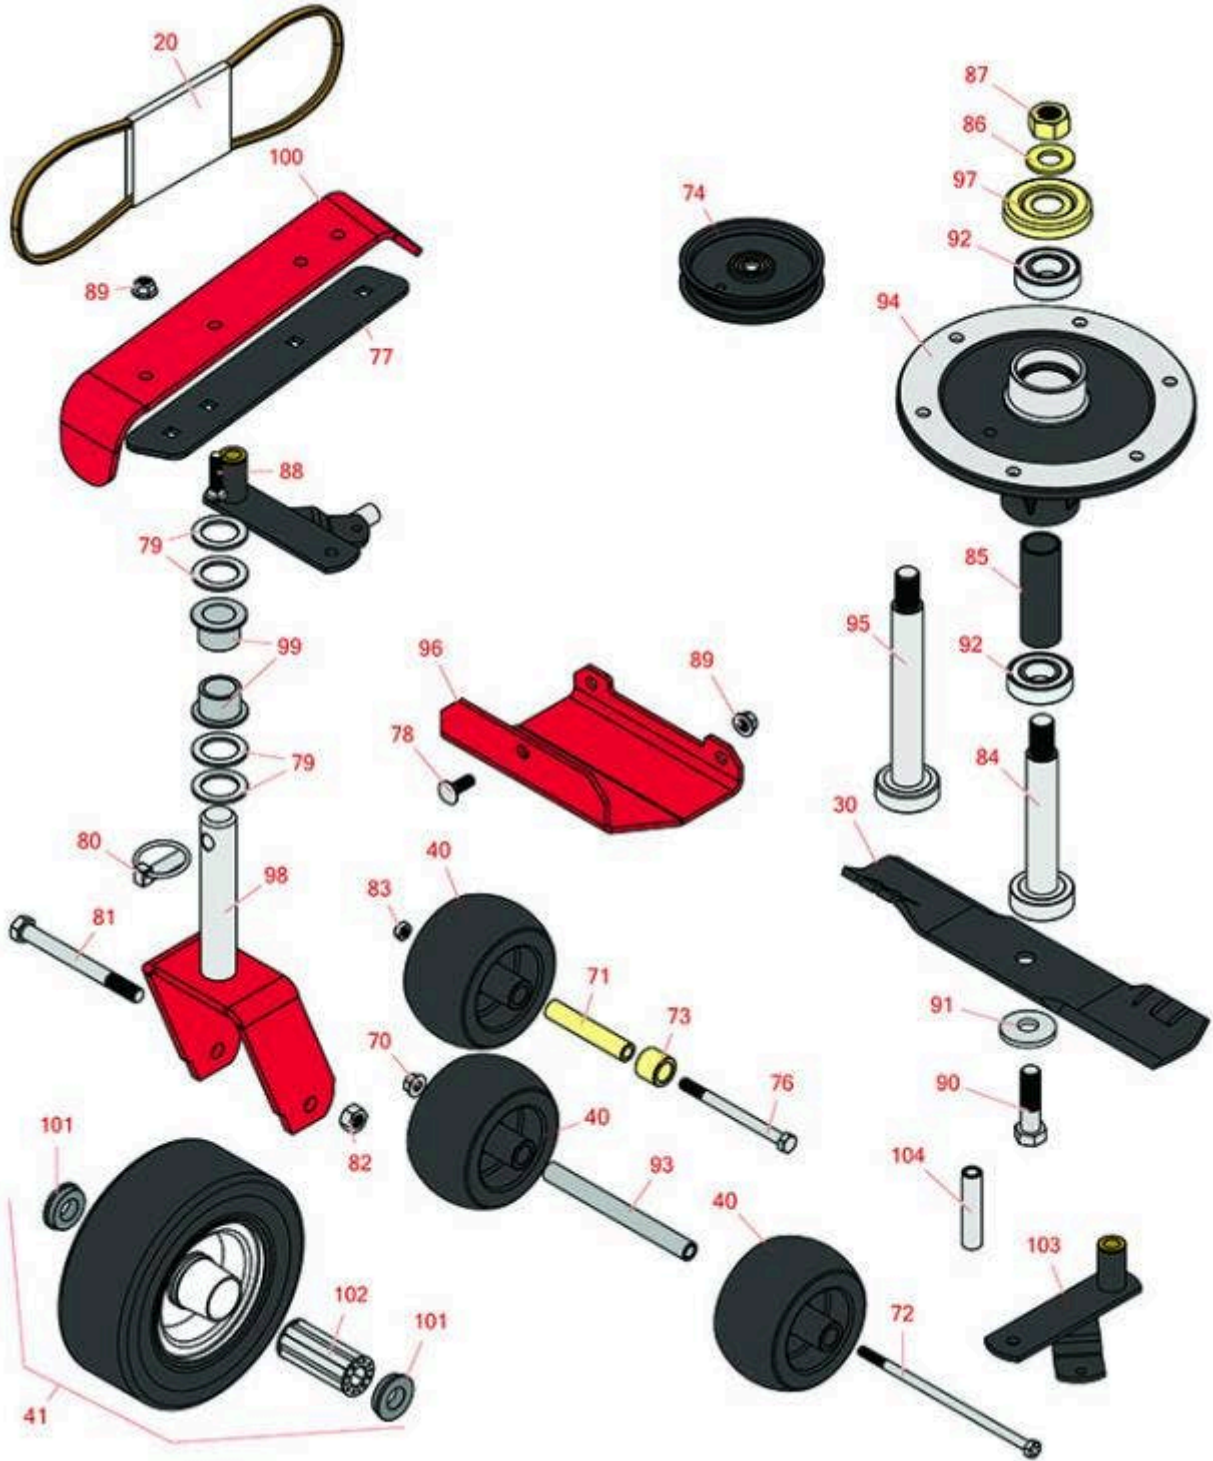

Replaces Toro Commercial Walk Behind Parts

Walk-Behind Mower with 40in Floating Deck - Models
30076, 30096, 30496, 39096, 39496
40in Deck Parts

All original equipment manufacturers names and part numbers are used for identification purposes only, and we are in no way implying that our products are original equipment parts. Prices subject to change without notice.

Replaces Toro Commercial Walk Behind Parts

Walk-Behind Mower with 40in Floating Deck - Models
30076, 30096, 30496, 39096, 39496
40in Deck Parts

Item No	R&R Part No.	OEM Part No.	Description	Qty Req	Order Quantity
Belts					
20	R110-5049	110-5049	Belt- V - Pump Drive	1	
<i>Tech Note: Fits Models 30496 / 39496 Only:</i>					
20	R105-5668	105-5668	Belt - V - Transmission	1	
<i>Tech Note: Fits models 30076 / 30096 / 39096 Only:</i>					
20	R110-5004	110-5004	Belt - V Banded - Wheel Drive	2	
<i>Tech Note: Fits models 30076 / 30096 / 39096 Only:</i>					
Blades					
30	R108-4081-03	108-4081-03	Mower Blade - 14 x 2-1/2 in High Lift Mulcher	3	
Tires					
40	R68-2730	1-603299, 68-2730	Wheel - Anti Scalp	3	
41	R110-5024	110-5024	Wheel and Tire Assy - 9 x 3.50-4 Foam Filled	2	
Other Parts Available					
70	R3296-39	32127-25, 32128-36, 3290-357, 3296-17, 3296-22, 3296-39, 915663P, 99-7443	Locknut - 3/8-16 Nylon	2	
71	R98-7912	98-7912	Bushing - Spanner Wheel	1	
72	R322-50	322-50	Bolt - Hx HD 5/16-18 x 7 1/2	1	
73	R98-7913	98-7913	Spacer - Tube	1	
74	R93-1622	93-1622	Idler Pulley - Flat 4 in Dia with .375 Bore	1	