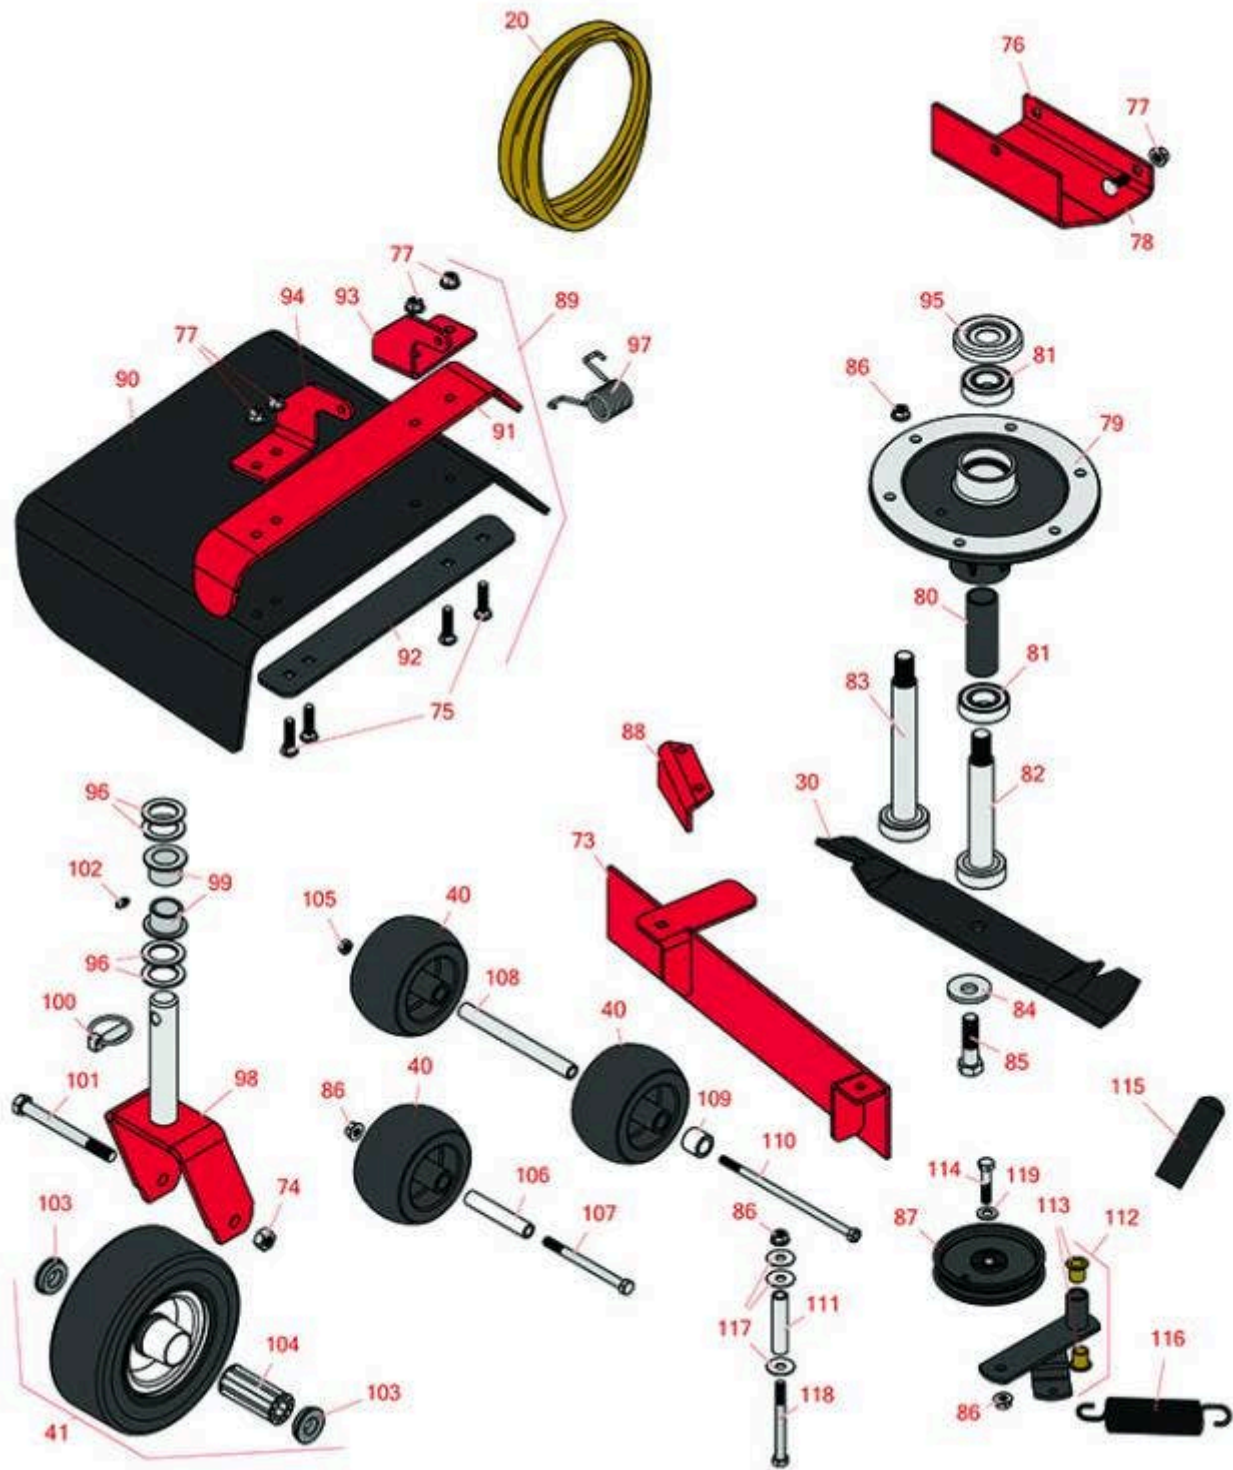

Replaces Toro Commercial Walk Behind Parts

Walk-Behind Mower with 48in Floating Deck - Models
30078, 30098, 30288, 30488, 30498, 39078, 39488, 39498
48in Deck Parts

All original equipment manufacturers names and part numbers are used for identification purposes only, and we are in no way implying that our products are original equipment parts. Prices subject to change without notice.

Replaces Toro Commercial Walk Behind Parts

Walk-Behind Mower with 48in Floating Deck - Models
30078, 30098, 30288, 30488, 30498, 39078, 39488, 39498
48in Deck Parts

Item No	R&R Part No.	OEM Part No.	Description	Qty Req	Order Quantity
Belts					
20	R108-2715	108-2715	Belt- V	1	
20	R108-2716	108-2716	Belt- V	1	
20	R110-5049	110-5049	Belt- V - Pump Drive	1	
<i>Tech Note: Fits Models 30288 / 30488 / 30498 / 39488 / 39498 Only:</i>					
20	R105-5668	105-5668	Belt - V - Transmission	1	
<i>Tech Note: Fits Models 30078 / 30098 / 39078 Only:</i>					
20	R108-2723	108-2723	Belt - V Banded - Wheel Drive	2	
<i>Tech Note: Fits Models 30078 / 30098 / 39078 Only:</i>					
Blades					
30	R107-3192-03	107-3192-03	Mower Blade - 16.5 in High-Flow	3	
Tires					
40	R68-2730	1-603299, 68-2730	Wheel - Anti Scalp	3	
41	R110-5024	110-5024	Wheel and Tire Assy - 9 x 3.50-4 Foam Filled	2	
41	R130-4556	130-4556	Wheel and Tire Assy - 9 x 3.50-4	2	
<i>Tech Note: Fits Models 30488 / 39078 Only:</i>					
Other Parts Available					
73	R121-1792-03	121-1792-03	Baffle	1	
<i>Tech Note: Fits Models 30078 / 30488 / 39078 / 39488 Only:</i>					
74	R32153-5	32153-5	Locknut - 1/2-13	2	