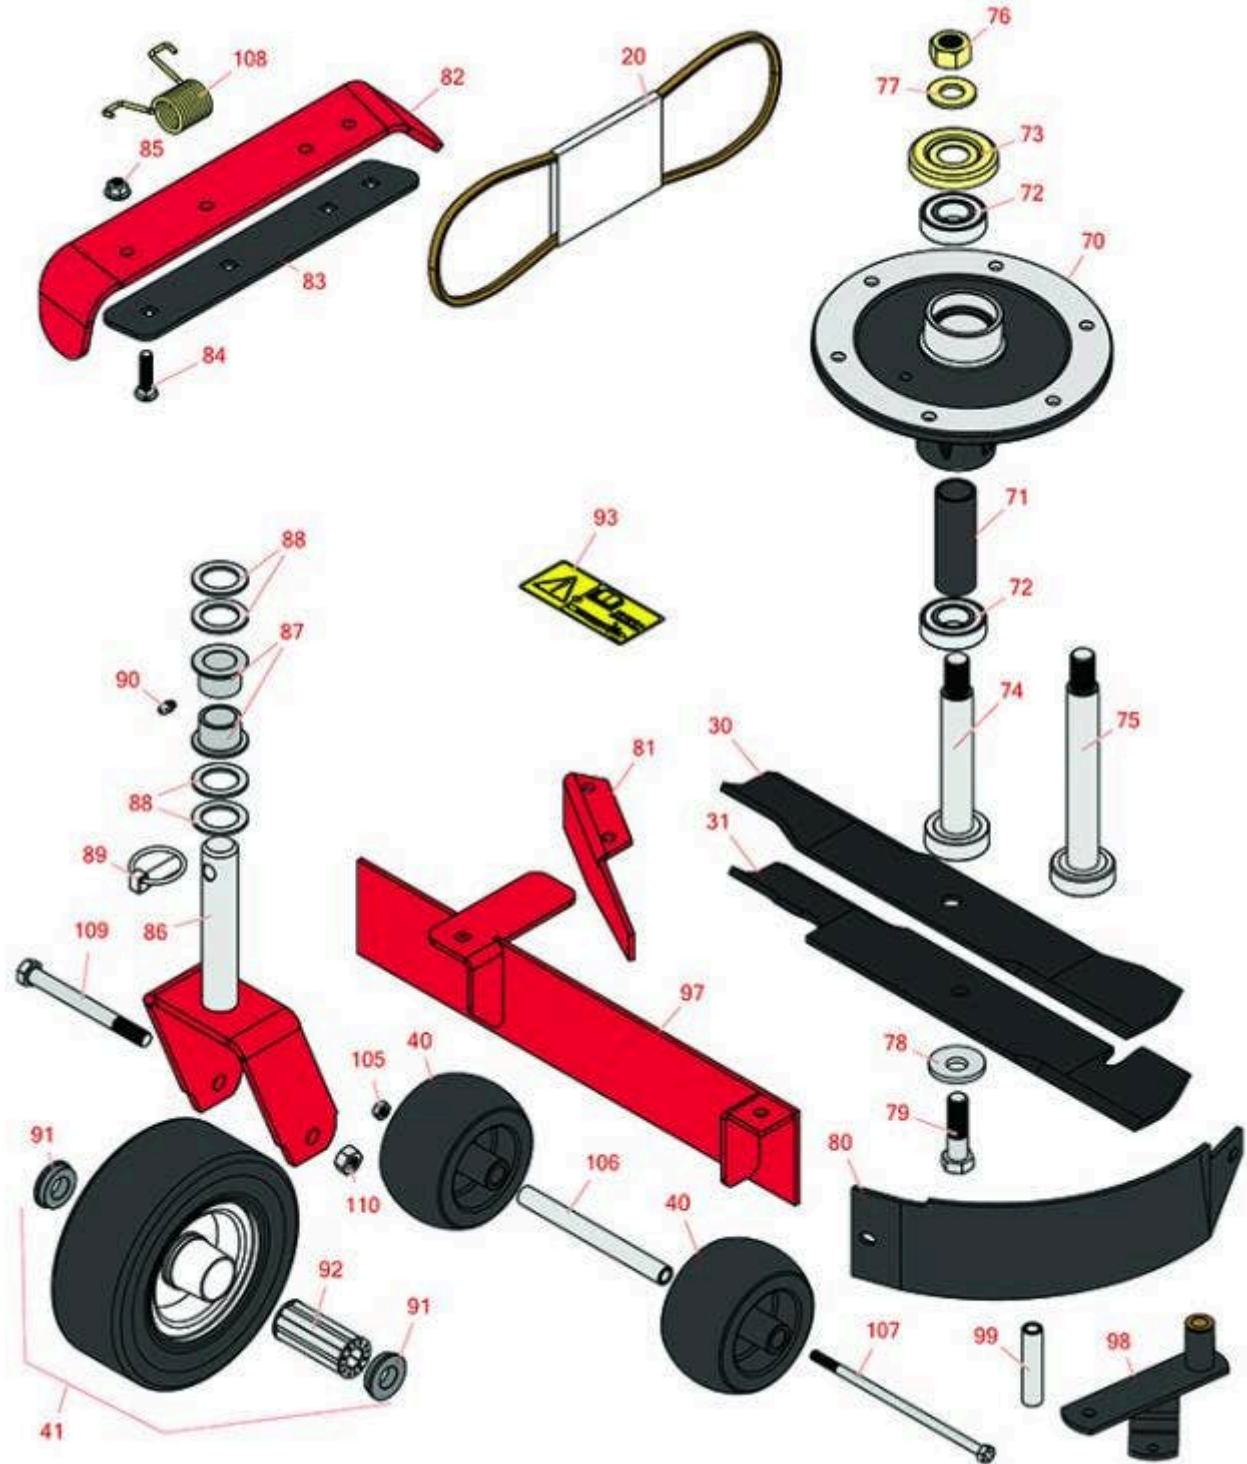

Replaces Toro Commercial Walk Behind Parts

Walk-Behind Mower with 91cm Deck - Models 30031,
30032, 30070, 30071
91in Deck Parts

All original equipment manufacturers names and part numbers are used for identification purposes only, and we are in no way implying that our products are original equipment parts. Prices subject to change without notice.

Replaces Toro Commercial Walk Behind Parts

Walk-Behind Mower with 91cm Deck - Models 30031,
30032, 30070, 30071
91in Deck Parts

Item No	R&R Part No.	OEM Part No.	Description	Qty Req	Order Quantity
Belts					
20	R110-5049	110-5049	Belt- V - Pump Drive	1	
<i>Tech Note: Fits Models 30032 / 30071 Only:</i>					
20	R105-0886	105-0886	Belt - Drive - Pto	1	
20	R105-5668	105-5668	Belt - V - Transmission	1	
<i>Tech Note: Fits Models 30032 / 30071 Only:</i>					
20	R110-6953	110-6953	Belt- V	1	
20	R110-5004	110-5004	Belt - V Banded - Wheel Drive	2	
<i>Tech Note: Fits Models 30032 / 30071 Only:</i>					
Blades					
30	R105-7779-03	105-7779-03	Mower Blade - 18 in Recycler	2	
30	RRB3065-1802	105-7781-03, 1056-7781-03	Mower Blade - High-Lift 18 x 2.5in x 5/8 Mt Hole	2	
31	R105-7781-03	105-7781-03	Mower Blade - 18 in High-Flow	2	
Tires					
40	R68-2730	1-603299, 68-2730	Wheel - Anti Scalp	2	
41	R110-5024	110-5024	Wheel and Tire Assy - 9 x 3.50-4 Foam Filled	2	
Other Parts Available					
70	R108-6696	108-6696	Housing-Spindle	2	
71	R110-0727	110-0727	Spacer- Bearing	2	
72	R116-0720	116-0720	Bearing - Ball - Special Triple Seal	4	