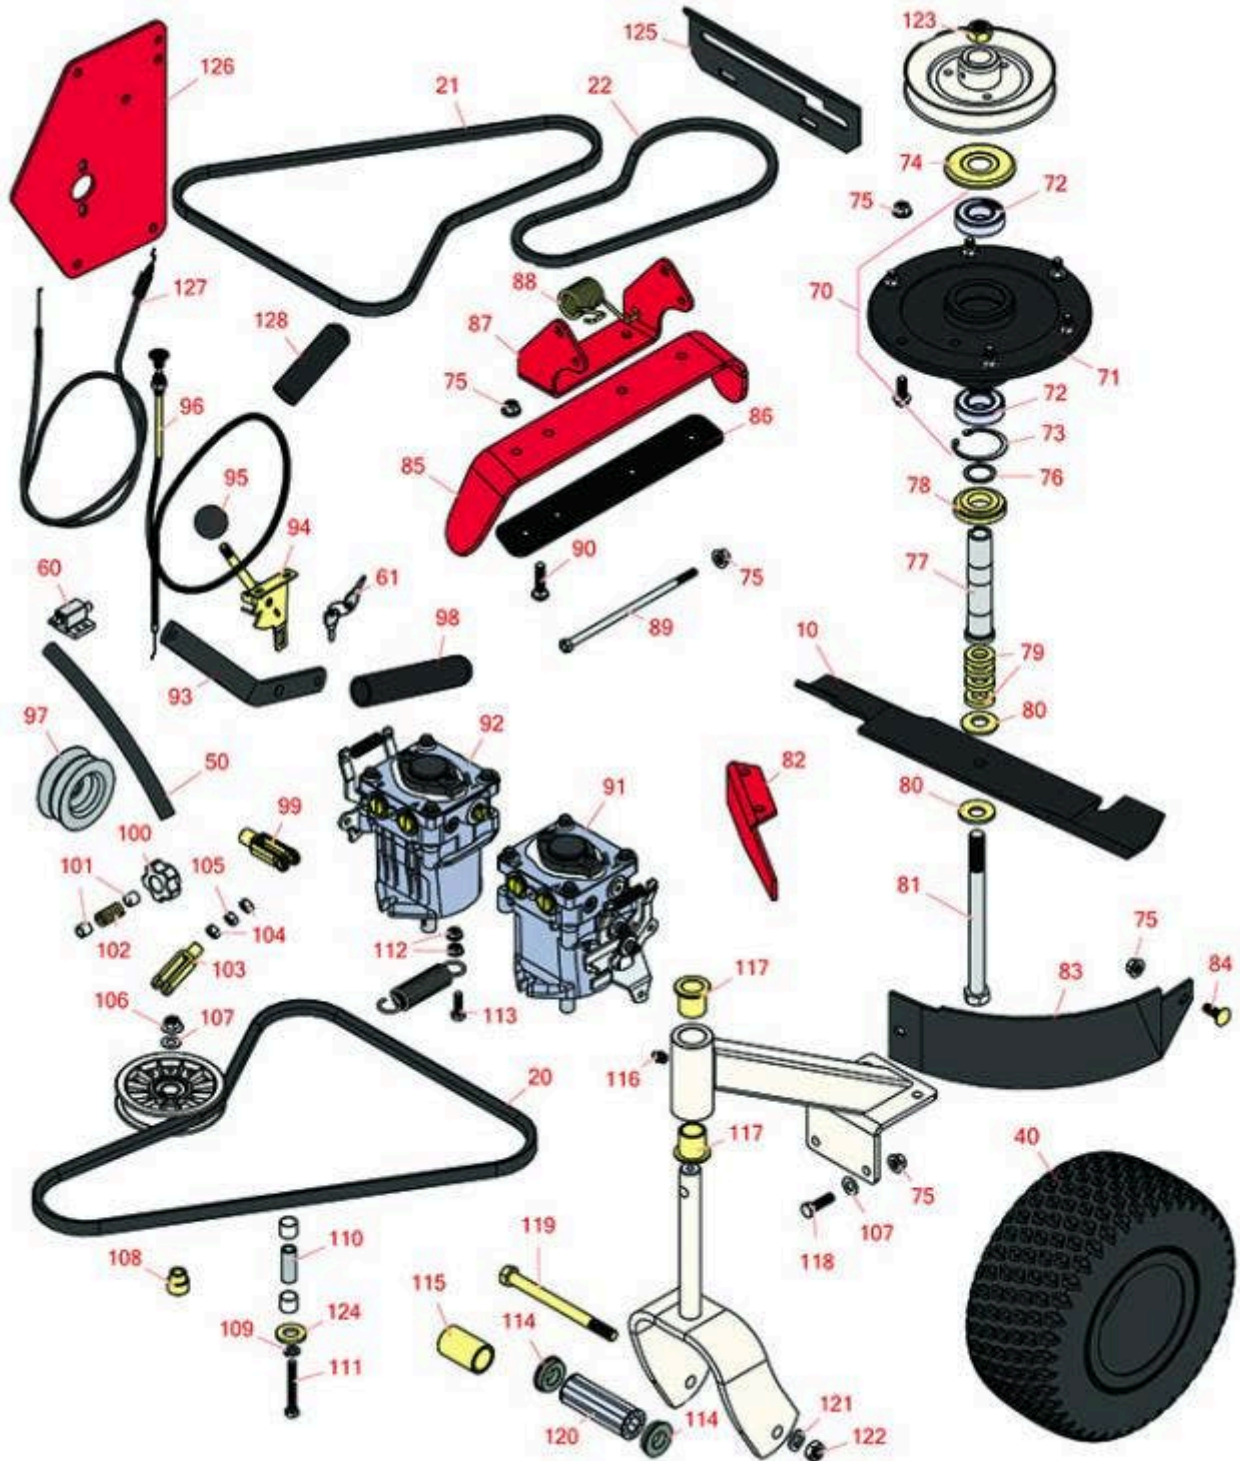

Replaces Toro Commercial Walk Behind Parts

Walk-Behind Mower with 36in Fixed Deck - Models 30634, 30674, 30684, 30694, 30934, 30984, 39634, 39674, 39684, 39694, 39934, 39984
36in Deck Parts

All original equipment manufacturers names and part numbers are used for identification purposes only, and we are in no way implying that our products are original equipment parts. Prices subject to change without notice.

Replaces Toro Commercial Walk Behind Parts

Walk-Behind Mower with 36in Fixed Deck - Models 30634, 30674, 30684, 30694, 30934, 30984, 39634, 39674, 39684, 39694, 39934, 39984
36in Deck Parts

Item No	R&R Part No.	OEM Part No.	Description	Qty Req	Order Quantity
Rotary Blades					
10	R105-7781-03	105-7781-03	Mower Blade - 18 in High-Flow	2	
10	RRB3065-1802	105-7781-03, 1056-7781-03	Mower Blade - High-Lift 18 x 2.5in x 5/8 Mt Hole	2	
Belts					
20	R106-2740	106-2740	Belt - V	1	
21	R110-4886	110-4886	Belt - V	1	
22	R1-323630	1-323630	Belt - V	1	
Tires					
40	RCT5112491	1-323720	Tire - 13x6.50-6 Nhs (4 Ply) Carlisle Turf Master	1	
Hoses					
50	R103-2959	103-2959	Hose - Charge	1	
Gauges and Controls					
60	R1-513152	1-513152	Switch - Normally Closed	1	
61	R343060	218-412, 32-8380, 33-2010, 62-7770, 63-8360, 94-2618	Ignition - Key Set/2	1	
Other Parts Available					
70	R108-6697	108-6697	Spindle Housing Assy	2	
71	R108-6694	108-6694	Housing - Spindle	2	
72	R119-7857	110-2118, 119-7857	Bearing Ball	4	