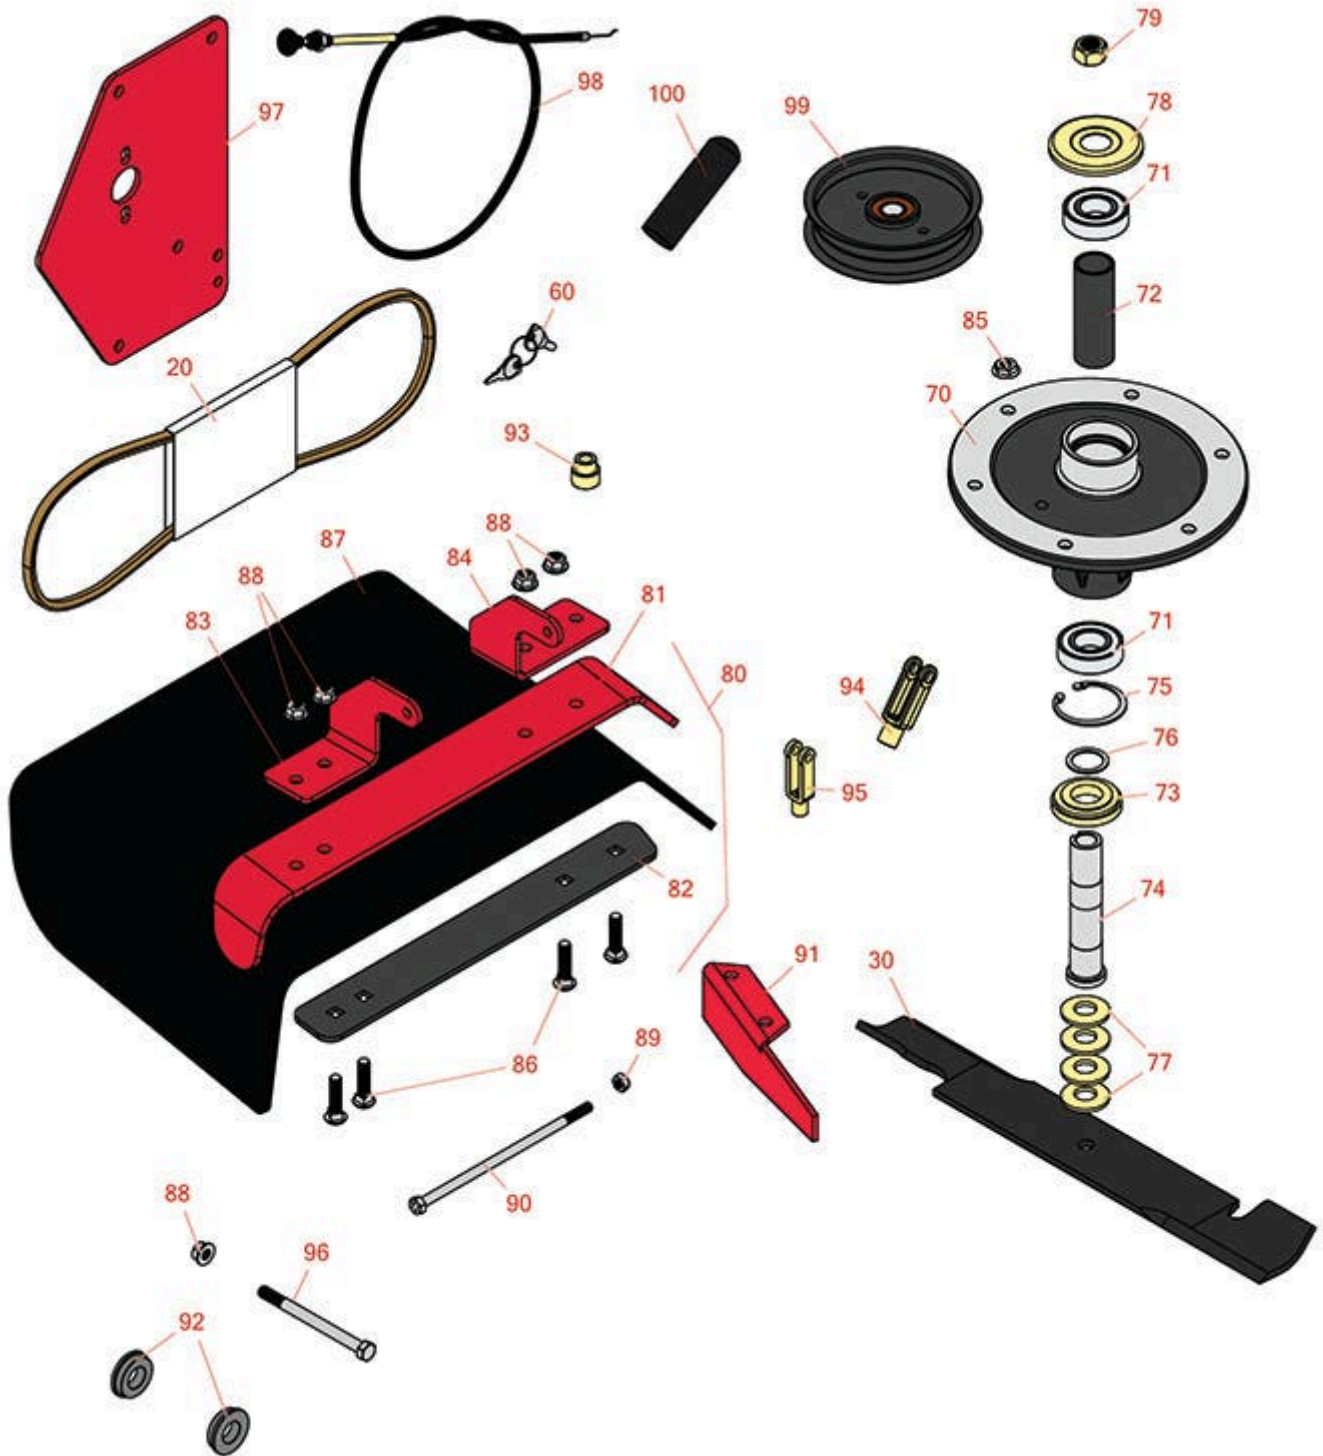

# Replaces Toro Commercial Walk Behind Parts

Walk-Behind Mower with 52in Fixed Deck - Models 30989  
52in Deck Parts

All original equipment manufacturers names and part numbers are used for identification purposes only, and we are in no way implying that our products are original equipment parts. Prices subject to change without notice.

# Replaces Toro Commercial Walk Behind Parts

Walk-Behind Mower with 52in Fixed Deck - Models 30989  
52in Deck Parts

Item No	R&R Part No.	OEM Part No.	Description	Qty Req	Order Quantity
<b>Belts</b>					
20	<b>R106-2740</b>	106-2740	Belt - V	1	
<b>Blades</b>					
30	<b>R105-7781-03</b>	105-7781-03	Mower Blade - 18 in High-Flow	3	
30	<b>RRB3065-1802</b>	105-7781-03, 1056-7781-03	Mower Blade - High-Lift 18 x 2.5in x 5/8 Mt Hole	3	
<b>Gauges and Controls</b>					
60	<b>R343060</b>	218-412, 32-8380, 33-2010, 62-7770, 63-8360, 94-2618	Ignition - Key Set/2	1	
<b>Other Parts Available</b>					
70	<b>R108-6694</b>	108-6694	Housing - Spindle	3	
71	<b>R119-7857</b>	110-2118, 119-7857	Bearing Ball	6	
72	<b>R110-2116</b>	110-2116	Spacer-Bearing	3	
73	<b>R103-2535</b>	103-2535	Spacer-Guard, Bottom	3	
74	<b>R1-323529</b>	1-323529	Tube - Spindle - Short	3	
75	<b>RC-10025</b>	32120-8	Ring - Retaining	3	
76	<b>R110-4888</b>	110-4888	Washer - Spacer	3	
77	<b>R1-513208</b>	1-513208	Washer - Spring	8	
78	<b>R103-1330</b>	103-1330	Guard - Bearing - Top	3	
79	<b>R3219-6</b>	3219-6	Nut - 5/8-18 Gr 8 Hex	3	