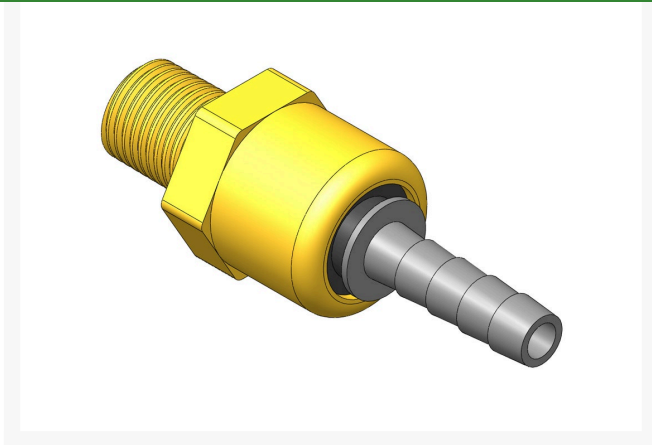

Swivel - Ball 1/4 x 1/4 R5110

Details

Solid brass hose barb fittings for use in connecting all components of an air line system. Select fitting to match hose inside diameter. NPT pipe thread.

- Solid brass for dependable, long life
- Choose fittings to match hose ID
- NPT pipe thread

Specifications

Manufacturer

R&R Products

Amacron Golf & Turf

19 Tate Drive Kerang, 3579

+61 2 8011 1001 Toll Free: 1300 AMACRON

<https://amacron.rrproducts.com/>