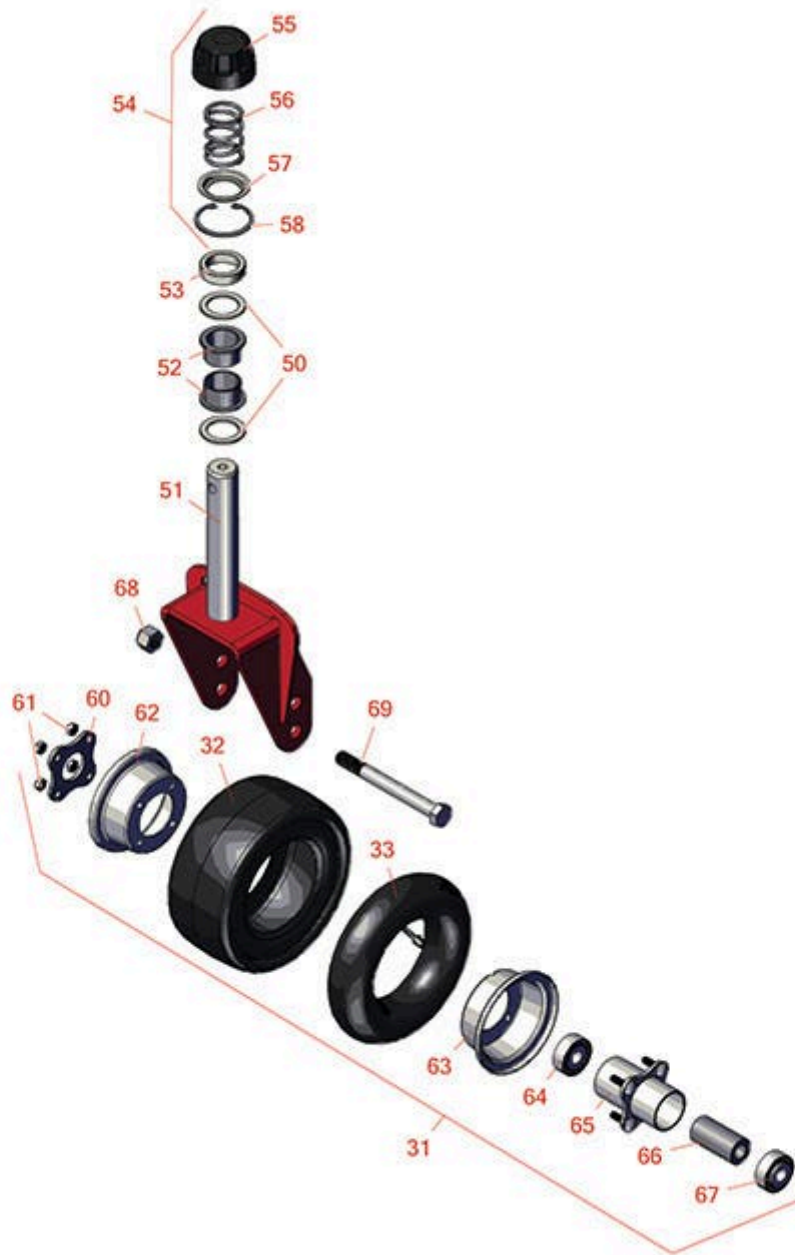

# Replaces Toro Groundsmaster 3280-D

## Parts

62in Rotary Deck - Model 30367  
Caster Wheels

All original equipment manufacturers names and part numbers are used for identification purposes only, and we are in no way implying that our products are original equipment parts. Prices subject to change without notice.

## Parts

62in Rotary Deck - Model 30367  
Caster Wheels

Item No	R&R Part No.	OEM Part No.	Description	Qty Req	Order Quantity
<b>Tires &amp; Wheels</b>					
31	<b>R93-9938</b>	86-0020, 93-9938	Wheel Assy - Castor - Pneu 8x3.50-4	2	
32	<b>R93-9939</b>	93-9939, 98-2877	Tire - 8x3.50-4 (4 Ply) Sm Pneu	2	
32	<b>R150615</b>	136-4424, 137-5924	Tire - Foam Filled 8-3.5 x 4 Sm 4 Ply	2	
33	<b>R100-5832</b>	100-5832	Tube - Castor Wheel 2.80/2.50-4	2	
33	<b>R68-8950</b>	68-8950	Tube - Castor Wheel 9x3.50-4 TR87	2	
<b>Other Parts Available</b>					
50	<b>R69-6860</b>	69-6860	Washer - 1/8 - Caster Wheel	4	
51	<b>R104-0762-01</b>	104-0762-01	Caster Fork	2	
52	<b>R69-6470</b>	69-6470	Bushing - Flanged	4	
53	<b>R69-1510</b>	69-1510	Spacer - 1/2 Caster Fork	10	
54	<b>R92-9727</b>	92-9727	Cap Assy - HOC	2	
55	<b>R92-8861</b>	92-5582, 92-8861	Cap - HOC	2	
56	<b>R92-9726</b>	92-9726	Spring - Compression	2	
57	<b>R92-5583</b>	92-5583	Washer- Cap	2	
58	<b>R92-5581</b>	92-5581	Ring - Retaining	2	
60	<b>R93-4242</b>	93-4242	Plate - Caster Wheel	2	
61	<b>R32128-16</b>	32128-16	Locknut - 5/16-24 Flanged Top	8	
62	<b>R95-2741</b>	137-5552, 95-2741	Rim - Wheel Half w/o Valve Hole	2	