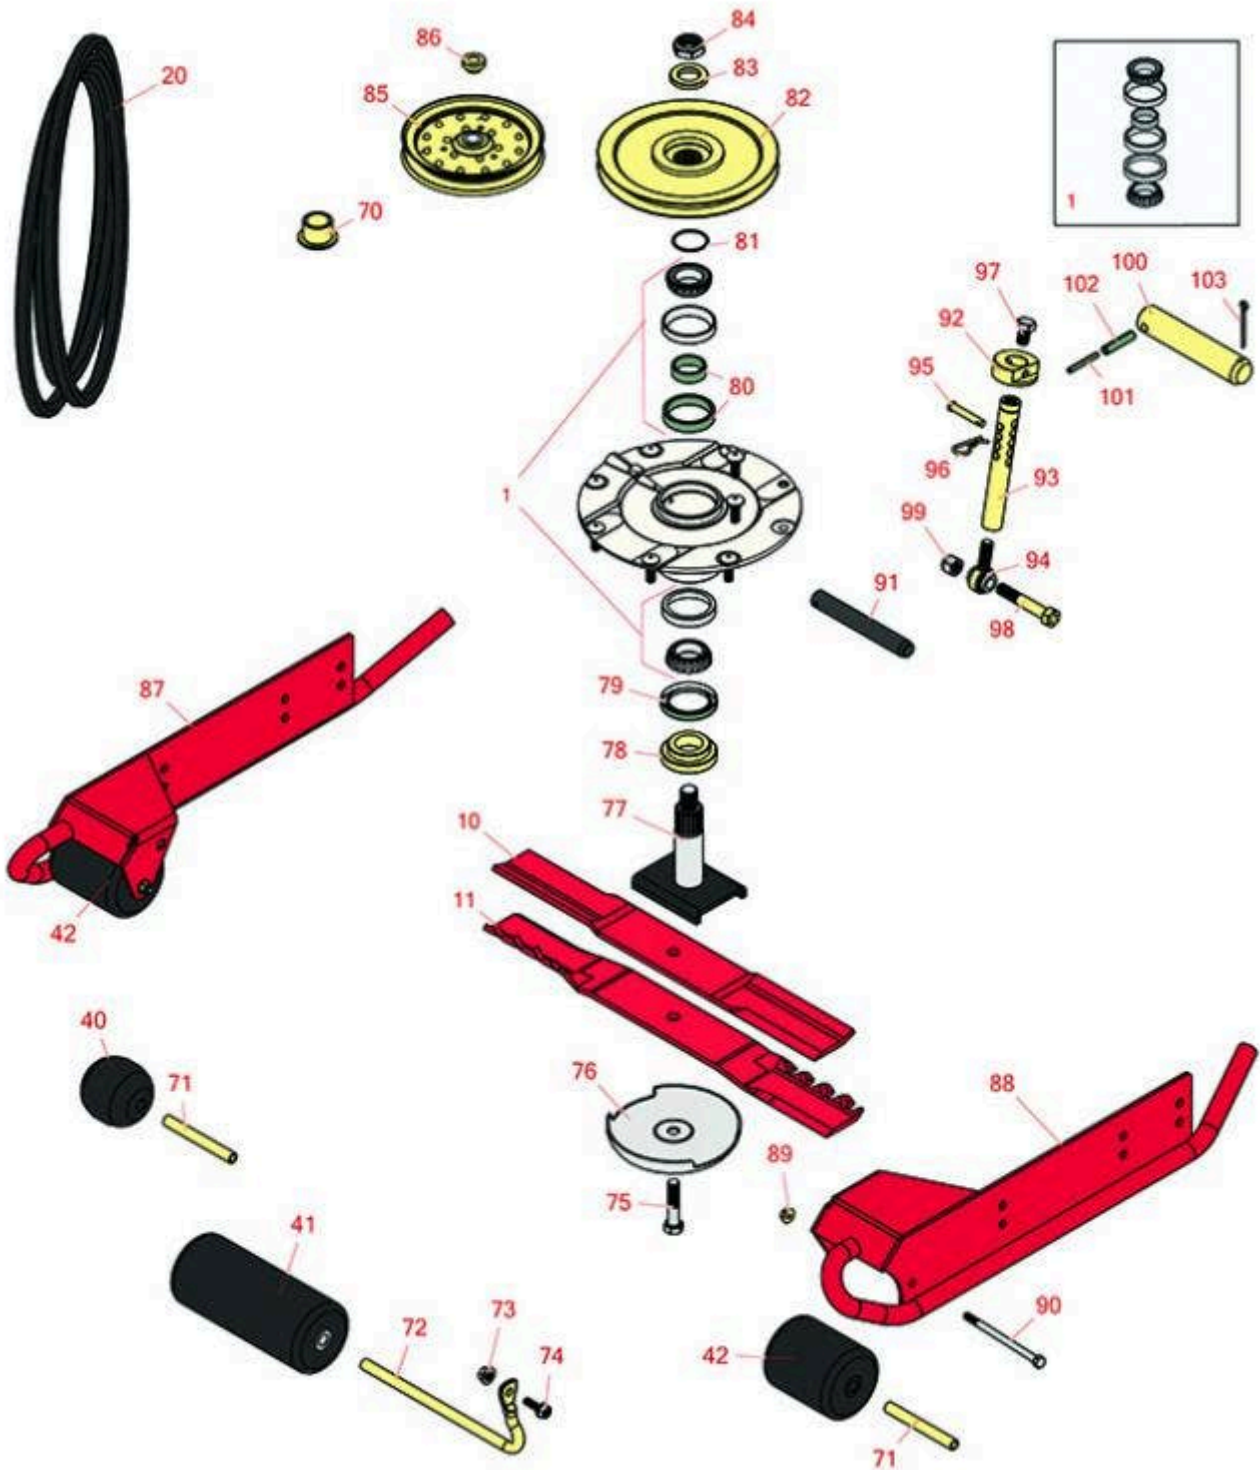

Replaces Toro Groundsmaster 3280-D

Parts

62in Rotary Deck - Model 30376
Deck Parts

All original equipment manufacturers names and part numbers are used for identification purposes only, and we are in no way implying that our products are original equipment parts. Prices subject to change without notice.

Replaces Toro Groundsmaster 3280-D Parts

62in Rotary Deck - Model 30376
Deck Parts

Item No	R&R Part No.	OEM Part No.	Description	Qty Req	Order Quantity
Overhaul Kits					
1	R110-8297	110-8297, 26-1830	Bearing Set w/Retaining Rings - Spindle	3	
Rotary Blades					
10	R92-5608	92-5608, 92-5608-03	Mower Blade - 21.75 in	3	
11	R92-5608M	104-1303, 107-0214-03	Mower Blade - Mulcher 21.75	3	
Belts					
20	R107-4788	107-4788	Belt- Deck - Double Hex	1	
Rollers					
40	R29-4820	29-4820	Roller	2	
41	R68-6710	68-6710	Roller - Rotary Deck	1	
42	R93-4803	93-4803	Roller - Deck	2	
Other Parts Available					
70	R93-4510	93-4510	Bushing	2	
71	R105-4549	105-4549	Spacer - Deck Roller	2	
72	R68-6840	68-6840	Shaft - Roller	1	
73	R104-8301	104-8301, 104-9301, 109-6658, 133-7570	Locknut - 3/8-16 Nylon Flanged	1	
74	R3234-42	3234-42	Bolt - 3/8-16 x 1 Hx HD Fl	1	
75	R92-5816	92-5816	Bolt - Hex HD 1/2-20 x 2-1/4	3	