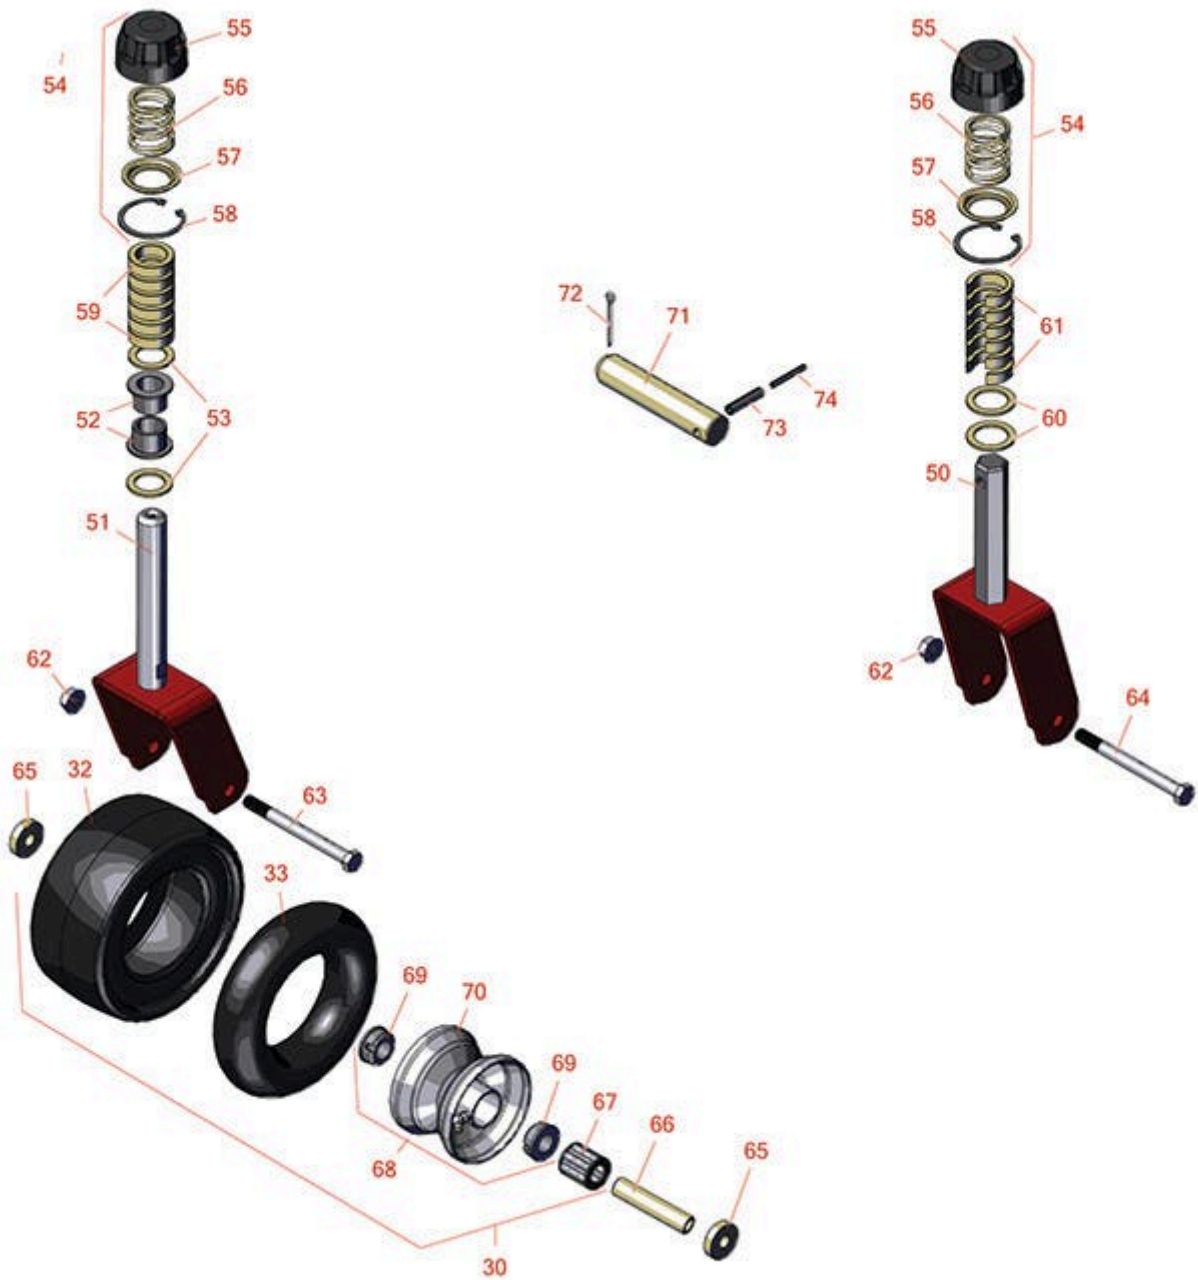

# Replaces Toro Groundsmaster 3280-D

## Parts

62in Rotary Deck - Model 30551  
Caster Wheels

All original equipment manufacturers names and part numbers are used for identification purposes only, and we are in no way implying that our products are original equipment parts. Prices subject to change without notice.

# Replaces Toro Groundsmaster 3280-D Parts

62in Rotary Deck - Model 30551  
Caster Wheels

Item No	R&R Part No.	OEM Part No.	Description	Qty Req	Order Quantity
---------	--------------	--------------	-------------	---------	----------------

32	<b>R93-9939</b>	93-9939, 98-2877	Tire - 8x3.50-4 (4 Ply) Sm Pneu	4	
----	-----------------	---------------------	---------------------------------	---	--

33	<b>R100-5832</b>	100-5832	Tube - Castor Wheel 2.80/2.50-4	4	
----	------------------	----------	---------------------------------	---	--