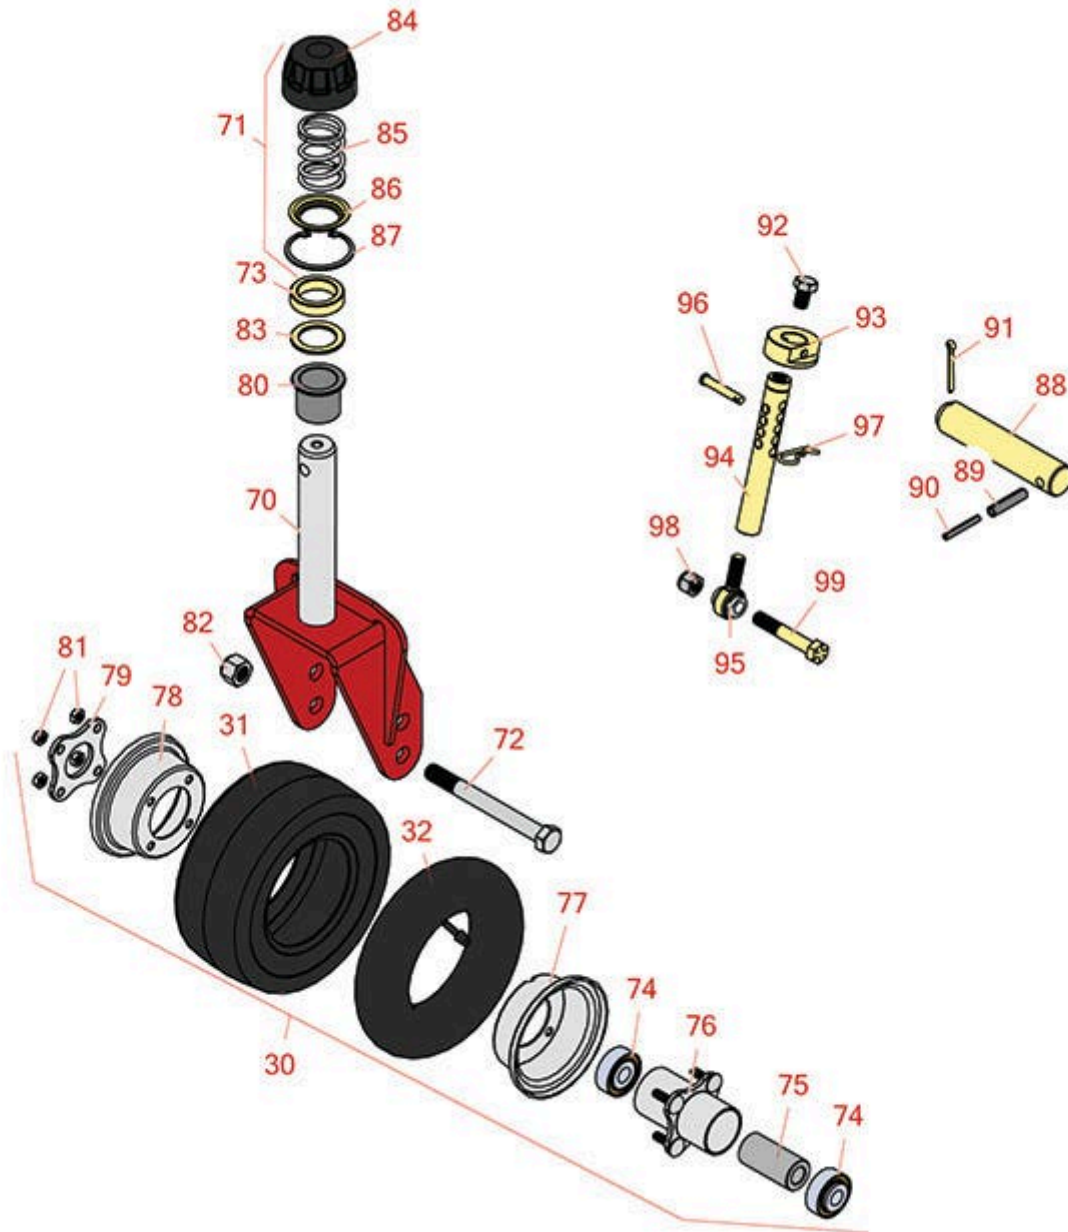

Replaces Toro Groundsmaster 3280-D

Parts

72in Rotary Deck - Model 30368
Caster Wheels

All original equipment manufacturers names and part numbers are used for identification purposes only, and we are in no way implying that our products are original equipment parts. Prices subject to change without notice.

Replaces Toro Groundsmaster 3280-D Parts

72in Rotary Deck - Model 30368
Caster Wheels

Item No	R&R Part No.	OEM Part No.	Description	Qty Req	Order Quantity
Tires & Wheels					
30	R93-9938	86-0020, 93-9938	Wheel Assy - Castor - Pneu 8x3.50-4	2	
31	R93-9939	93-9939, 98-2877	Tire - 8x3.50-4 (4 Ply) Sm Pneu	2	
31	R150615	136-4424, 137-5924	Tire - Foam Filled 8-3.5 x 4 Sm 4 Ply	2	
32	R68-8950	68-8950	Tube - Castor Wheel 9x3.50-4 TR87	2	
Other Parts Available					
70	R104-0762-01	104-0762-01	Caster Fork	2	
71	R92-9727	92-9727	Cap Assy - HOC	2	
72	R327-24	327-24	Bolt - Hex HD 5/8-11 x 6	2	
73	R69-1510	69-1510	Spacer - 1/2 Caster Fork	10	
74	R93-4237	93-4237	Bearing	4	
74	R108-9017	108-9017, 120-3366	Bearing-Stainless	4	
75	R93-4241	93-4241	Spacer - Caster Wheel	2	
76	R93-5980	93-4238, 93-5980	Hub Assy - w/o Bearings/Spacer	2	
77	R93-4239	93-4239	Rim - Wheel Half w/Valve Hole	2	
78	R95-2741	137-5552, 95-2741	Rim - Wheel Half w/o Valve Hole	2	
79	R93-4242	93-4242	Plate - Caster Wheel	2	
80	R69-6470	69-6470	Bushing - Flanged	4	
81	R32128-16	32128-16	Locknut - 5/16-24 Flanged Top	8	