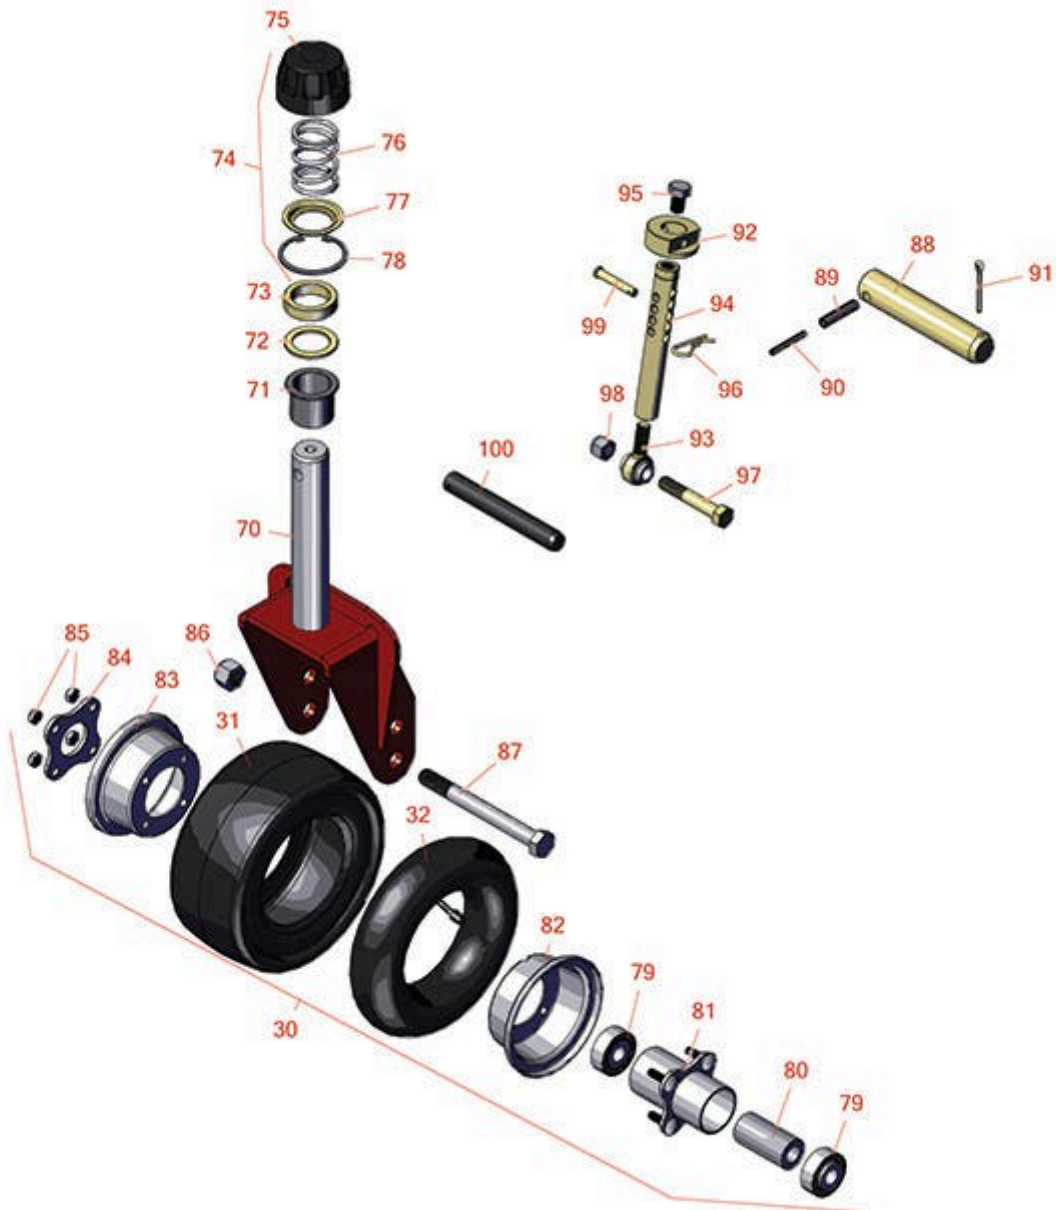

Replaces Toro Groundsmaster 3280-D

Parts

72in Rotary Deck - Model 30369
Caster Wheels

All original equipment manufacturers names and part numbers are used for identification purposes only, and we are in no way implying that our products are original equipment parts. Prices subject to change without notice.

Replaces Toro Groundsmaster 3280-D Parts

72in Rotary Deck - Model 30369
Caster Wheels

| Item No | R&R Part No. | OEM Part No. | Description | Qty Req | Order Quantity |
|------------------------------|---------------------|-----------------------|---------------------------------------|---------|----------------|
| Tires & Wheels | | | | | |
| 30 | R93-9938 | 86-0020, 93-9938 | Wheel Assy - Castor - Pneu 8x3.50-4 | 2 | |
| 31 | R93-9939 | 93-9939, 98-2877 | Tire - 8x3.50-4 (4 Ply) Sm Pneu | 2 | |
| 31 | R150615 | 136-4424, 137-5924 | Tire - Foam Filled 8-3.5 x 4 Sm 4 Ply | 2 | |
| 32 | R68-8950 | 68-8950 | Tube - Castor Wheel 9x3.50-4 TR87 | 2 | |
| Other Parts Available | | | | | |
| 70 | R104-0762-01 | 104-0762-01 | Caster Fork | 2 | |
| 71 | R69-6470 | 69-6470 | Bushing - Flanged | 4 | |
| 72 | R69-6860 | 69-6860 | Washer - 1/8 - Caster Wheel | 4 | |
| 73 | R69-1510 | 69-1510 | Spacer - 1/2 Caster Fork | 10 | |
| 74 | R92-9727 | 92-9727 | Cap Assy - HOC | 2 | |
| 75 | R92-8861 | 92-5582, 92-8861 | Cap - HOC | 2 | |
| 76 | R92-9726 | 92-9726 | Spring - Compression | 2 | |
| 77 | R92-5583 | 92-5583 | Washer- Cap | 2 | |
| 78 | R92-5581 | 92-5581 | Ring - Retaining | 2 | |
| 79 | R93-4237 | 93-4237 | Bearing | 4 | |
| 80 | R93-4241 | 93-4241 | Spacer - Caster Wheel | 2 | |
| 81 | R93-5980 | 93-4238, 93-5980 | Hub Assy - w/o Bearings/Spacer | 2 | |
| 82 | R93-4239 | 93-4239 | Rim - Wheel Half w/Valve Hole | 2 | |