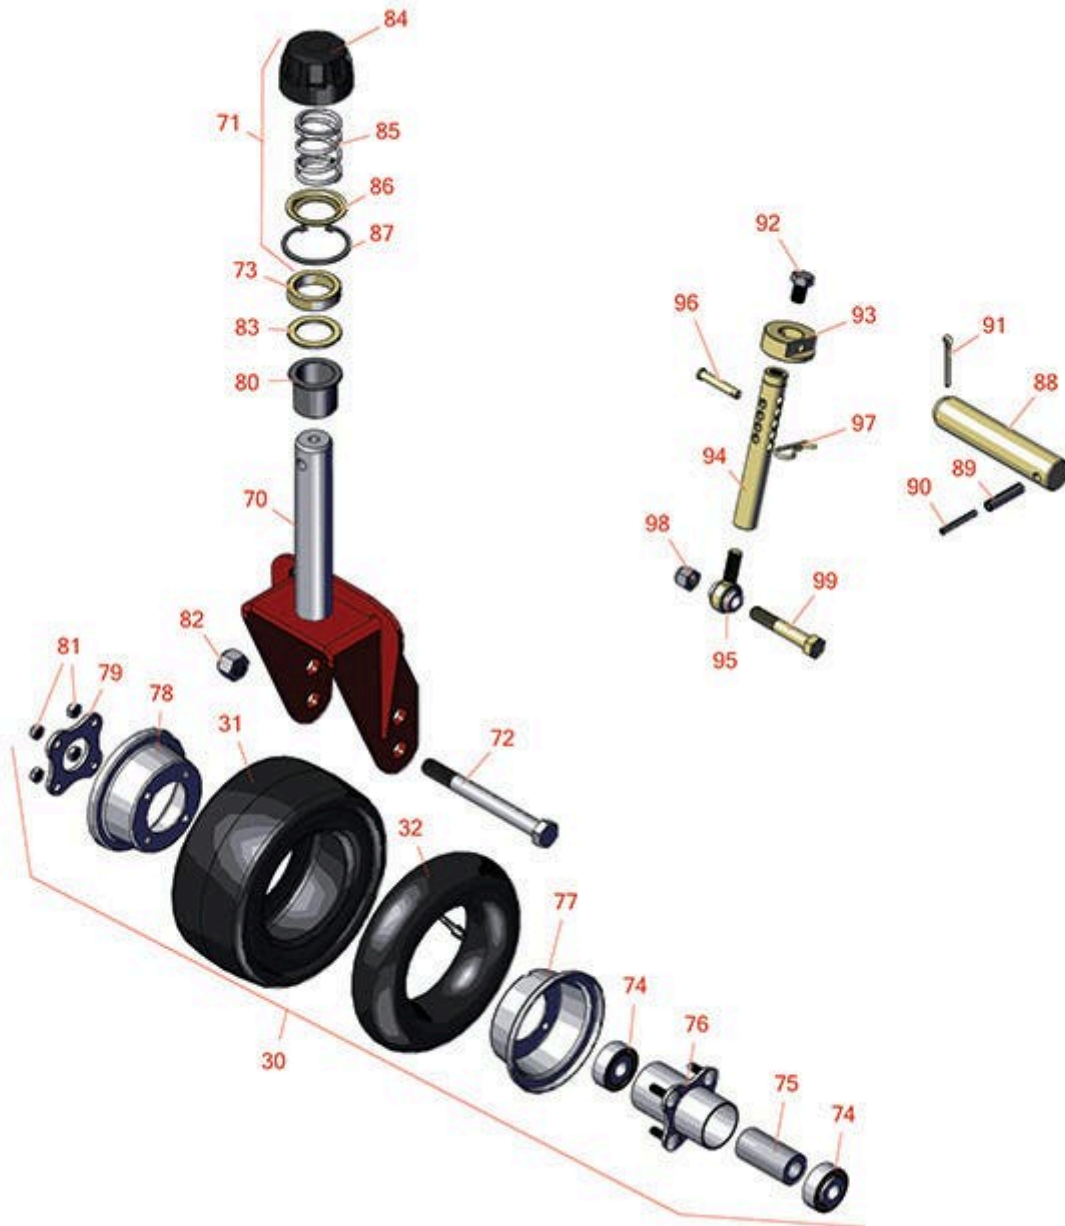

Replaces Toro Groundsmaster 3280-D

Parts

72in Rotary Deck - Model 30404
Caster Wheels

All original equipment manufacturers names and part numbers are used for identification purposes only, and we are in no way implying that our products are original equipment parts. Prices subject to change without notice.

Replaces Toro Groundsmaster 3280-D Parts

72in Rotary Deck - Model 30404
Caster Wheels

Item No	R&R Part No.	OEM Part No.	Description	Qty Req	Order Quantity
Tires & Wheels					
30	R93-9938	86-0020, 93-9938	Wheel Assy - Castor - Pneu 8x3.50-4	2	
31	R93-9939	93-9939, 98-2877	Tire - 8x3.50-4 (4 Ply) Sm Pneu	2	
31	R150615	136-4424, 137-5924	Tire - Foam Filled 8-3.5 x 4 Sm 4 Ply	2	
32	R68-8950	68-8950	Tube - Castor Wheel 9x3.50-4 TR87	2	
Other Parts Available					
70	R104-0762-01	104-0762-01	Caster Fork	2	
71	R92-9727	92-9727	Cap Assy - HOC	2	
72	R327-24	327-24	Bolt - Hex HD 5/8-11 x 6	2	
73	R69-1510	69-1510	Spacer - 1/2 Caster Fork	10	
74	R93-4237	93-4237	Bearing	4	
74	R108-9017	108-9017, 120-3366	Bearing-Stainless	4	
75	R93-4241	93-4241	Spacer - Caster Wheel	2	
76	R93-5980	93-4238, 93-5980	Hub Assy - w/o Bearings/Spacer	2	
77	R93-4239	93-4239	Rim - Wheel Half w/Valve Hole	2	
78	R95-2741	137-5552, 95-2741	Rim - Wheel Half w/o Valve Hole	2	
79	R93-4242	93-4242	Plate - Caster Wheel	2	
80	R69-6470	69-6470	Bushing - Flanged	4	
81	R32128-16	32128-16	Locknut - 5/16-24 Flanged Top	8	