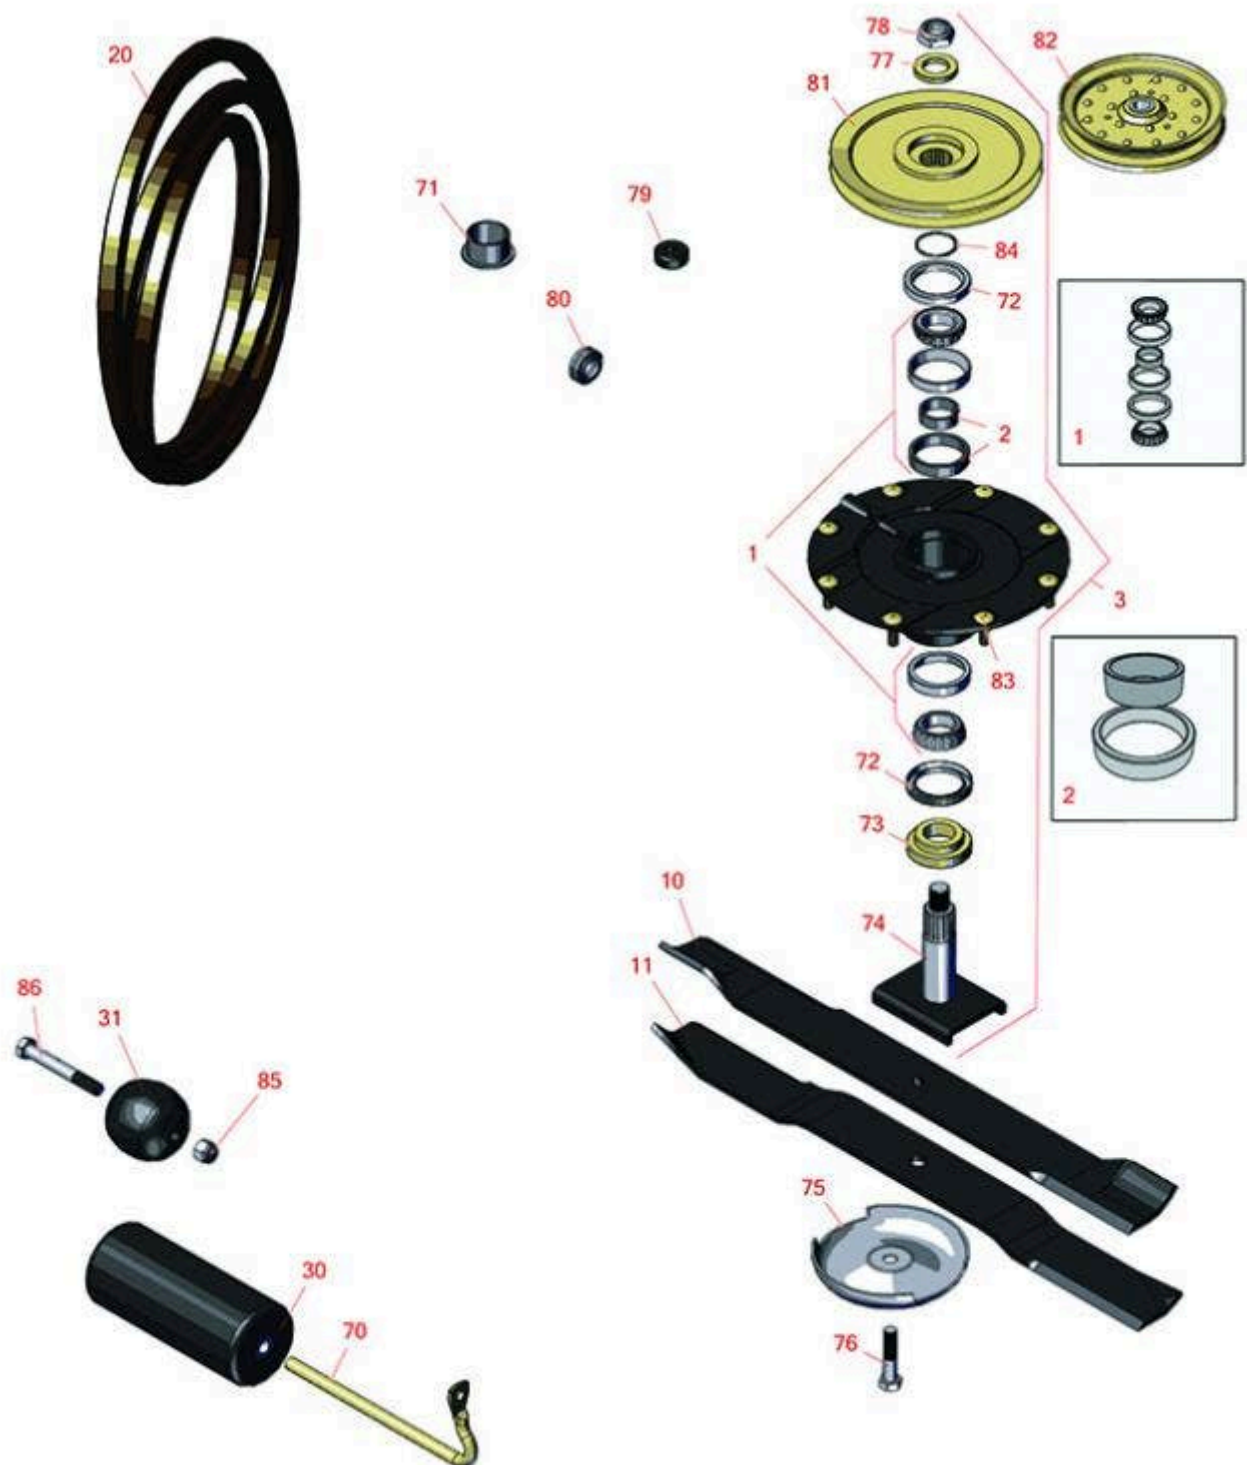

## Parts

72in Rotary Deck - Model 30404  
Deck Parts

All original equipment manufacturers names and part numbers are used for identification purposes only, and we are in no way implying that our products are original equipment parts. Prices subject to change without notice.

# Replaces Toro Groundsmaster 3280-D Parts

72in Rotary Deck - Model 30404  
Deck Parts

Item No	R&R Part No.	OEM Part No.	Description	Qty Req	Order Quantity
<b>Overhaul Kits</b>					
1	<b>R110-8297</b>	110-8297, 26-1830	Bearing Set w/Retaining Rings - Spindle	3	
2	<b>R104-3549</b>	104-3549	Spacer Set - Spindle Bearing	3	
3	<b>R119-4776</b>	104-3532, 119-4776	Spindle Assy	3	
<b>Rotary Blades</b>					
10	<b>R110-0621-03</b>	110-0621, 110-0621-03	Mower Blade - Std 24.5 - Med Lift	3	
11	<b>R108-1958-03</b>	108-1958, 108-1958-03, 121-5347-03	Mower Blade - 25 in Flat-Lift	3	
<b>Belts</b>					
20	<b>R107-4738</b>	107-4738	Belt- Double Hex	1	
<b>Wheels and Rollers</b>					
30	<b>R68-6710</b>	68-6710	Roller - Rotary Deck	1	
31	<b>R29-4820</b>	29-4820	Roller	2	
<b>Other Parts Available</b>					
70	<b>R68-6840</b>	68-6840	Shaft - Roller	1	
71	<b>R93-4510</b>	93-4510	Bushing	6	
<i>Tech Note: Fits Idler Arm:</i>					
72	<b>R253-154</b>	253-154	Seal - Spindle	3	
73	<b>R92-9800</b>	69-6950, 69-6980, 92-9800	Spacer - Spindle	3	
74	<b>R104-3554</b>	104-3554	Shaft - Spindle Assy.	3	