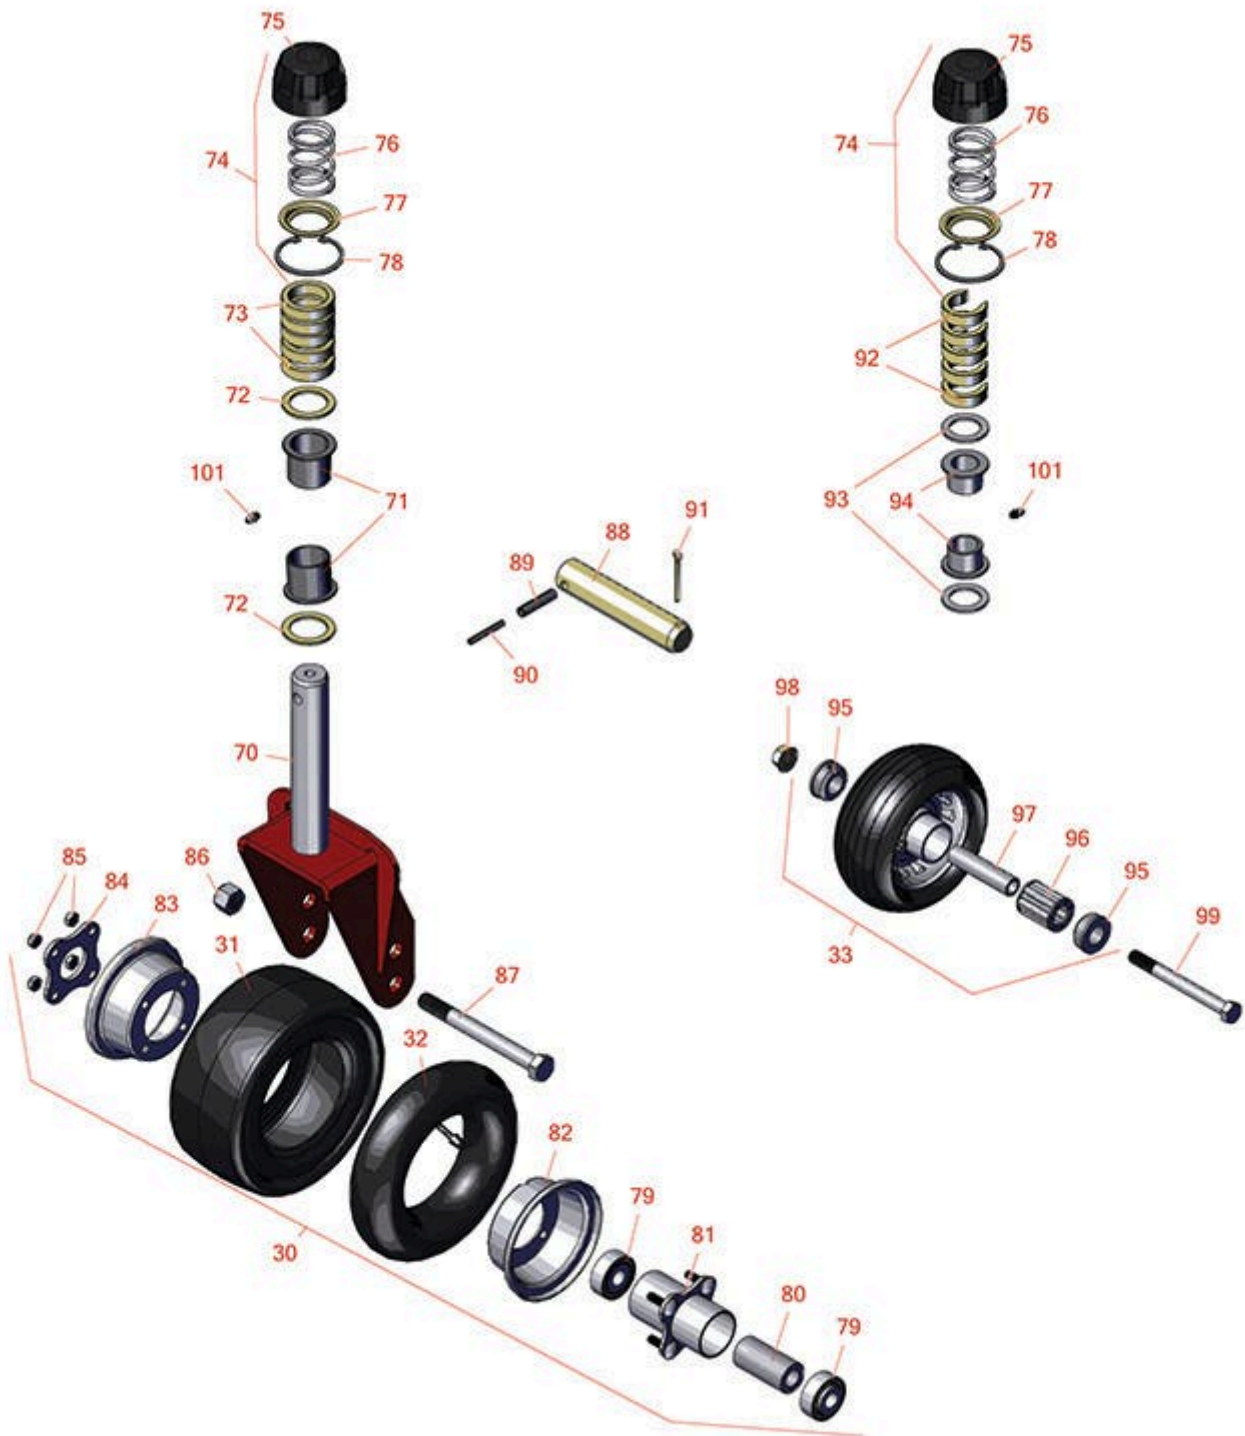

Replaces Toro Groundsmaster 3280-D

Parts

72in Rotary Deck - Model 31335
Caster Wheels

All original equipment manufacturers names and part numbers are used for identification purposes only, and we are in no way implying that our products are original equipment parts. Prices subject to change without notice.

Replaces Toro Groundsmaster 3280-D Parts

72in Rotary Deck - Model 31335
Caster Wheels

| Item No | R&R Part No. | OEM Part No. | Description | Qty Req | Order Quantity |
|--|---------------------|---------------------------------|---------------------------------------|---------|----------------|
| Tires & Wheels | | | | | |
| 30 | R93-9938 | 86-0020, 93-9938 | Wheel Assy - Castor - Pneu 8x3.50-4 | 2 | |
| 31 | R93-9939 | 93-9939, 98-2877 | Tire - 8x3.50-4 (4 Ply) Sm Pneu | 2 | |
| 31 | R150615 | 136-4424, 137-5924 | Tire - Foam Filled 8-3.5 x 4 Sm 4 Ply | 2 | |
| 32 | R68-8950 | 68-8950 | Tube - Castor Wheel 9x3.50-4 TR87 | 2 | |
| 33 | R63-8400 | 63-8400, 66-6440, 68-6850 | Wheel - Rear Caster Assy | 2 | |
| <i>Tech Note: Includes: R62-5580 Bearing, R302-5 Zerk, R63-1770 Spacer & R63-8580 Bearing:</i> | | | | | |
| Other Parts Available | | | | | |
| 70 | R104-0762-01 | 104-0762-01 | Caster Fork | 2 | |
| 71 | R69-6470 | 69-6470 | Bushing - Flanged | 4 | |
| 72 | R69-6860 | 69-6860 | Washer - 1/8 - Caster Wheel | 4 | |
| 73 | R69-1510 | 69-1510 | Spacer - 1/2 Caster Fork | 10 | |
| 74 | R92-9727 | 92-9727 | Cap Assy - HOC | 2 | |
| 75 | R92-8861 | 92-5582, 92-8861 | Cap - HOC | 2 | |
| 76 | R92-9726 | 92-9726 | Spring - Compression | 2 | |
| 77 | R92-5583 | 92-5583 | Washer- Cap | 2 | |
| 78 | R92-5581 | 92-5581 | Ring - Retaining | 2 | |
| 79 | R93-4237 | 93-4237 | Bearing | 4 | |
| 80 | R93-4241 | 93-4241 | Spacer - Caster Wheel | 2 | |