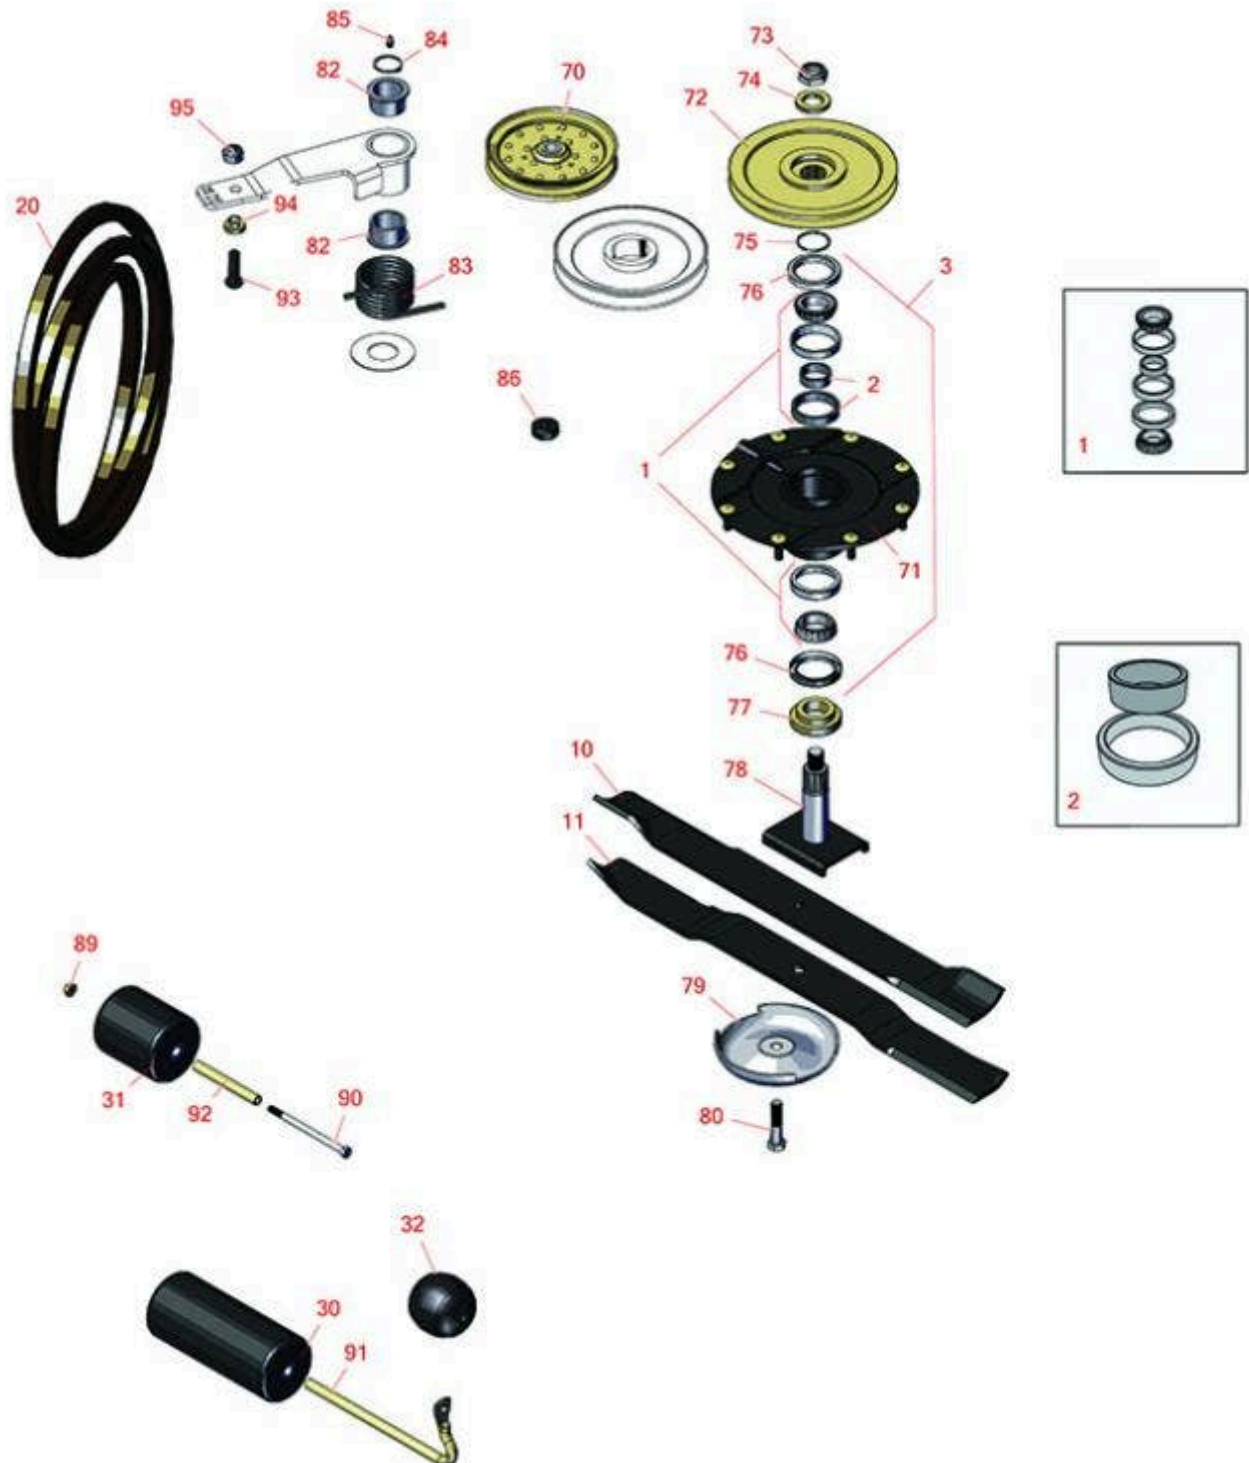

Replaces Toro Groundsmaster 3280-D

Parts

72in Rotary Deck - Model 31335
Deck Parts

All original equipment manufacturers names and part numbers are used for identification purposes only, and we are in no way implying that our products are original equipment parts. Prices subject to change without notice.

Replaces Toro Groundsmaster 3280-D Parts

72in Rotary Deck - Model 31335
Deck Parts

Item No	R&R Part No.	OEM Part No.	Description	Qty Req	Order Quantity
Overhaul Kits					
1	R110-8297	110-8297, 26-1830	Bearing Set w/Retaining Rings - Spindle	3	
2	R104-3549	104-3549	Spacer Set - Spindle Bearing	3	
3	R119-4776	104-3532, 119-4776	Spindle Assy	3	
Rotary Blades					
10	R110-0621-03	110-0621, 110-0621-03	Mower Blade - Std 24.5 - Med Lift	3	
11	R108-1958-03	108-1958, 108-1958-03, 121-5347-03	Mower Blade - 25 in Flat-Lift	3	
Belts					
20	R107-4738	107-4738	Belt- Double Hex	1	
Wheels and Rollers					
30	R68-6710	68-6710	Roller - Rotary Deck	1	
31	R93-4803	93-4803	Roller - Deck	2	
32	R29-4820	29-4820	Roller	2	
Other Parts Available					
70	R01-268-0160	01-268-0160	Pulley - V Idler	2	
71	R119-4775	119-4775	Spindle Housing Assy	3	
72	R104-3546	104-3546	Pulley - Lower Driven	3	
73	R32127-46	32127-46, 3296-60	Locknut	3	
74	R104-8322	104-8322, 120-5576	Washer - Spindle Shaft Hardened	3	