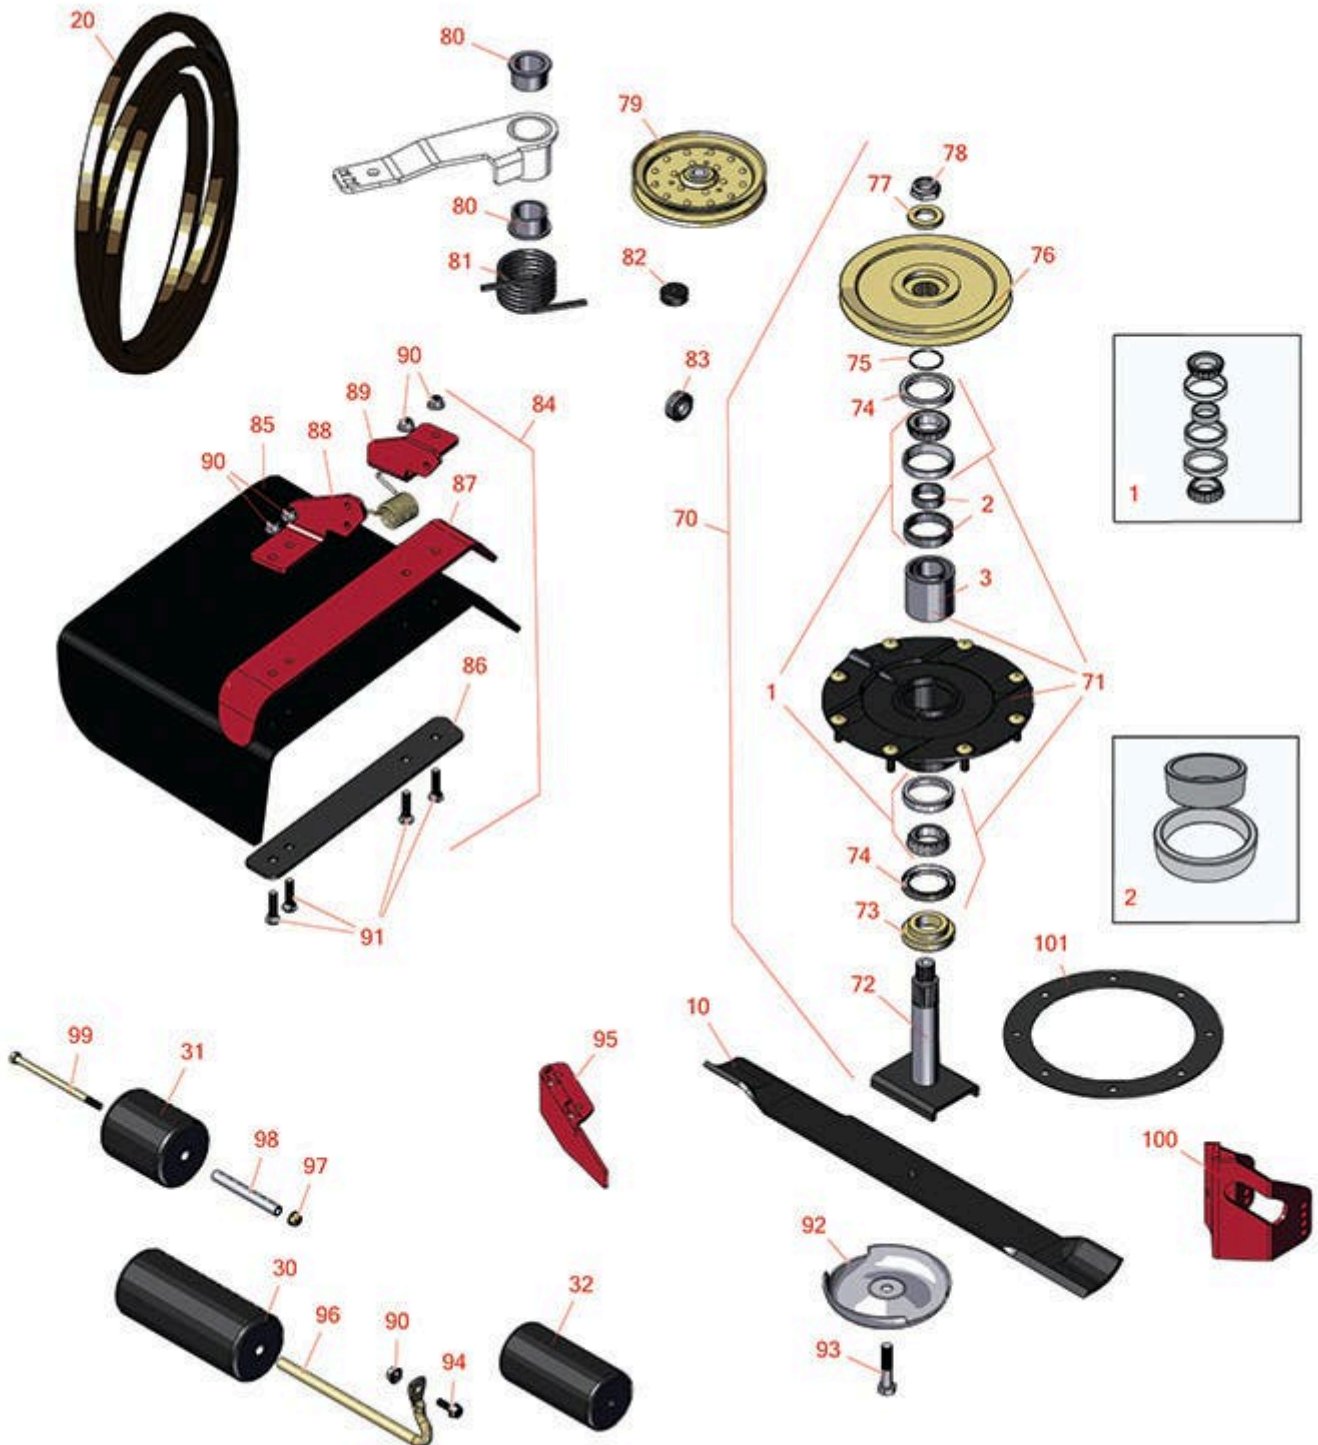

Replaces Toro Groundsmaster 3280-D

Parts

72in Rotary Deck - Model 31336
Deck Parts

All original equipment manufacturers names and part numbers are used for identification purposes only, and we are in no way implying that our products are original equipment parts. Prices subject to change without notice.

Replaces Toro Groundsmaster 3280-D Parts

72in Rotary Deck - Model 31336
Deck Parts

Item No	R&R Part No.	OEM Part No.	Description	Qty Req	Order Quantity
Overhaul Kits					
1	R110-8297	110-8297, 26-1830	Bearing Set w/Retaining Rings - Spindle	3	
2	R104-3549	104-3549	Spacer Set - Spindle Bearing	3	
3	R108-1954	108-1954	Spacer Set- Bearing	3	
Rotary Blades					
10	R110-0621-03	110-0621, 110-0621-03	Mower Blade - Std 24.5 - Med Lift	3	
10	R108-1958-03	108-1958, 108-1958-03, 121-5347-03	Mower Blade - 25 in Flat-Lift	3	
Belts					
20	R107-4738	107-4738	Belt- Double Hex	1	
Tires & Wheels					
30	R68-6710	68-6710	Roller - Rotary Deck	1	
31	R93-4803	93-4803	Roller - Deck	1	
32	R36-1740	36-1740	Roller - Rotary Deck	2	
Other Parts Available					
70	R119-4778	119-4778	Spindle Assy	3	
71	R119-4777	119-4777	Spindle Assy	3	
72	R108-1956	108-1956, 139-1042, 139-6338	Shaft Assy - Spindle	3	
73	R92-9800	69-6950, 69-6980, 92-9800	Spacer - Spindle	3	