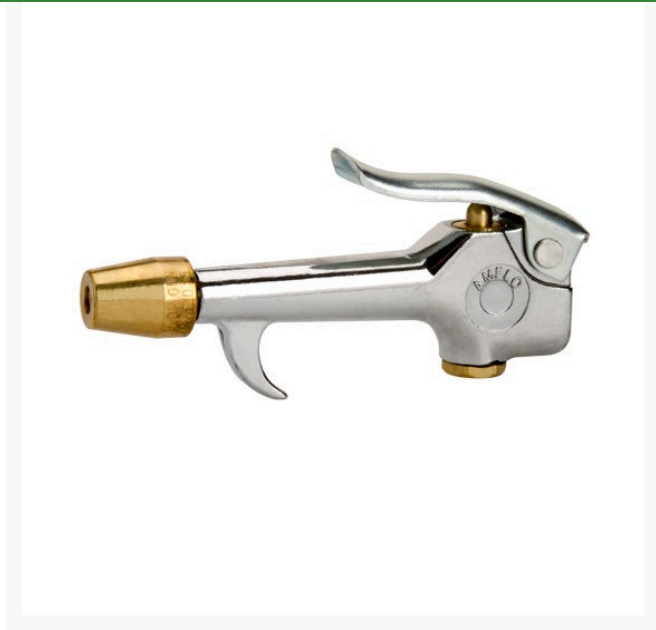

Safety Blow Gun

R5220

Details

Tamper proof tip swivels cannot be removed. Tip pressure will not exceed 30 PSI when inlet pressure is 150 PSI or less. Installed restrictors reduce tip pressure to 30 PSI. 1/4" NPTF inlet and 1/8" outlet.

- Tamper-proof tip swivels cannot be removed
- Installed restrictors reduce tip pressure to 30 PSI
- 1/4" NPTF inlet and 1/8" outlet

Specifications

Manufacturer	R&R Products
Inlet Size	1/4 in
Outlet Size	1/8 in