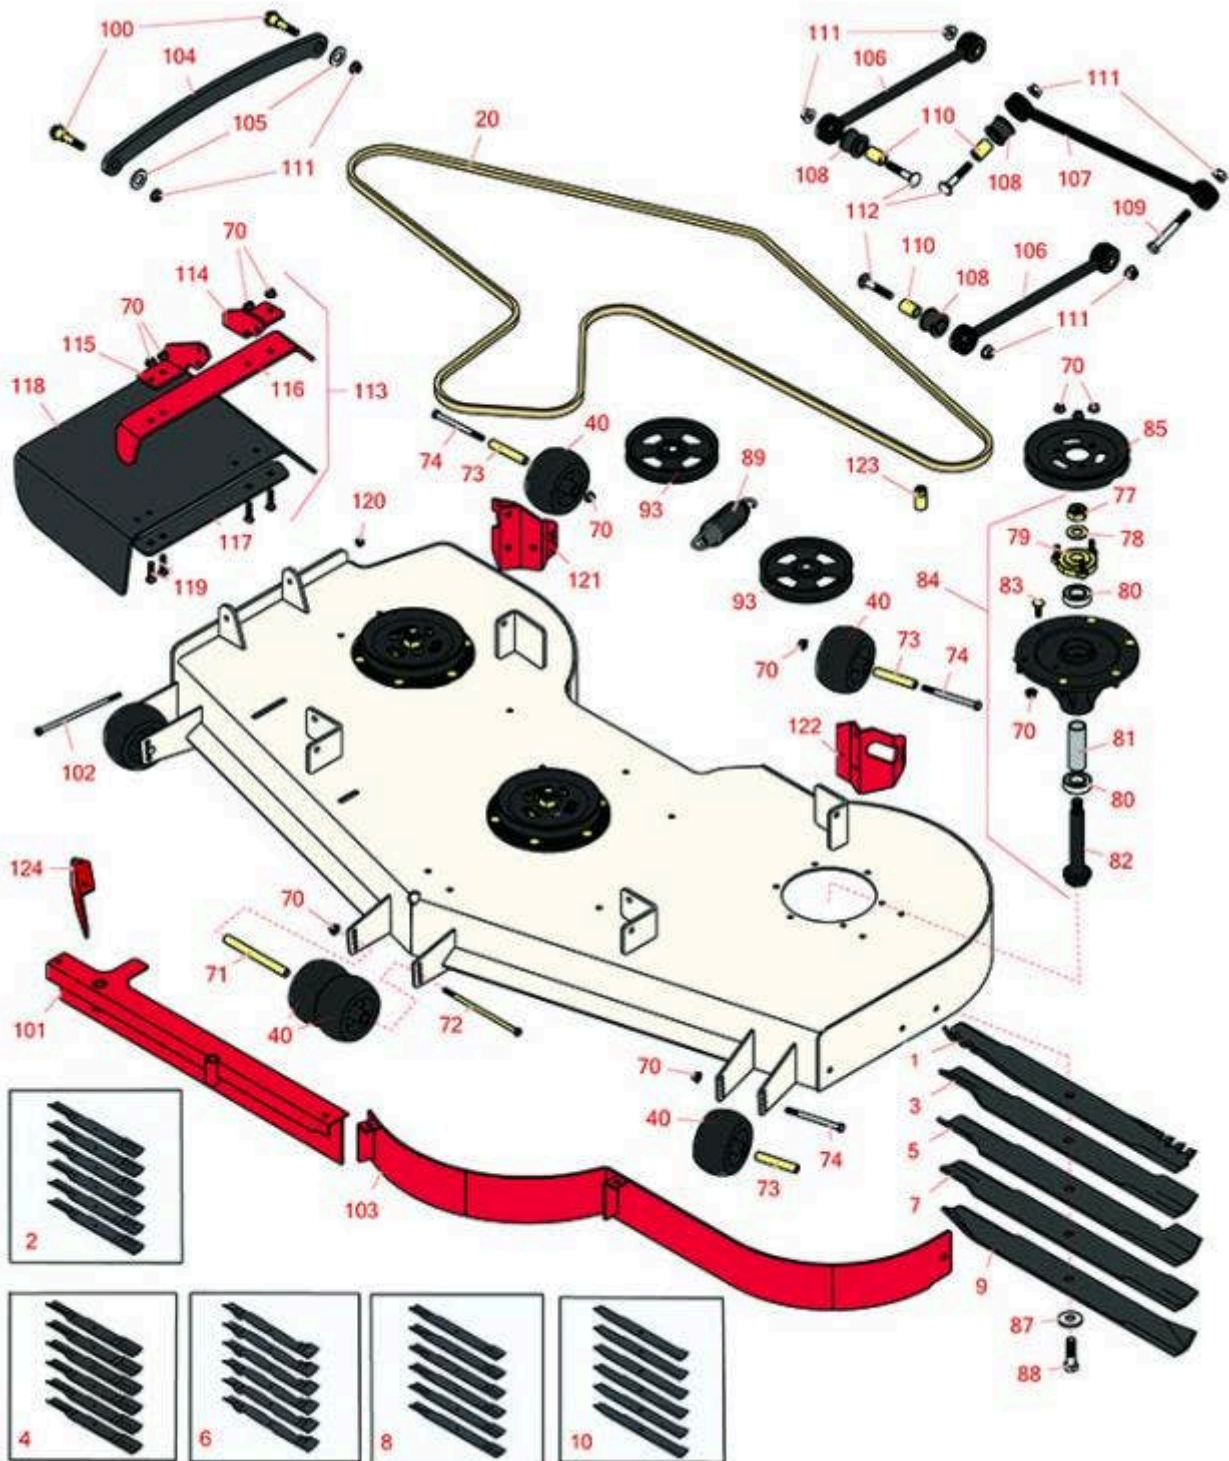

Replaces Toro Z Master Professional 7500-D Parts

Zero-Turn Mower with 72in Deck - Model 74072
72in Rotary Deck

All original equipment manufacturers names and part numbers are used for identification purposes only, and we are in no way implying that our products are original equipment parts. Prices subject to change without notice.

Replaces Toro Z Master Professional 7500-D Parts

Zero-Turn Mower with 72in Deck - Model 74072
72in Rotary Deck

Item No	R&R Part No.	OEM Part No.	Description	Qty Req	Order Quantity
Rotary Blades					
1	R105-7719-03	105-7719-03	Mower Blade - 24.5 in Mulcher w/Hard Facing	3	
2	R108-1126	108-1126	Mower Blade Kit - 24.5 in Mulcher w/Hard Facing Set/6	1	
3	R105-7711-03	105-7711-03, 105-7778-03	Mower Blade - 24.5 in Mid-Flow	3	
4	R110-0404	110-0404	Mower Blade Kit - 24.5 in Mid-Flow Set/6	1	
5	R105-7784-03	105-7784-03	Mower Blade - 24.5 in High-Flow	3	
6	R108-1120	108-1120	Mower Blade Kit - 24.5 in High-Flow Set/6	1	
7	R105-7712-03	105-7712-03	Mower Blade - Low Flow 24.5 in	3	
8	R110-0410	110-0410	Mower Blade Kit - 24.5 in Low-Flow Set/6	1	
9	R105-7778-03	105-7711-03, 105-7719-03, 105-7778-03	Mower Blade - 24.5 in Recycler w/Hard Facing	3	
10	R110-0411	110-0411	Mower Blade Kit - 24.5 in Recycler w/Hard Facing Set/6	1	
Belts					
20	R126-6855	126-6855	Belt - V	1	
Other Parts Available					
40	R68-2730	1-603299, 68-2730	Wheel - Anti Scalp	6	
70	R104-8301	104-8301, 104-9301, 109-6658, 133-7570	Locknut - 3/8-16 Nylon Flanged	42	
71	R98-5967	98-5967	Spacer-Wheel	1	
72	R108-5388	108-5388	Bolt - Hx HD 3/8-16 x 7 1/2	1	