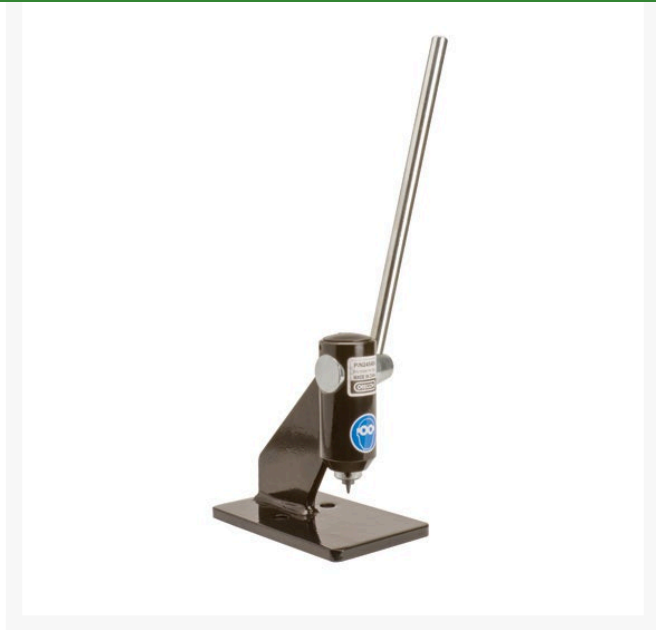

Chain Breaker

R57-400

Details

Drives out rivets from 1/4", .325", 3/8" and .404" pitch chain. One piece cast aluminum unit.

- One-piece cast aluminum

Specifications

Manufacturer

Oregon