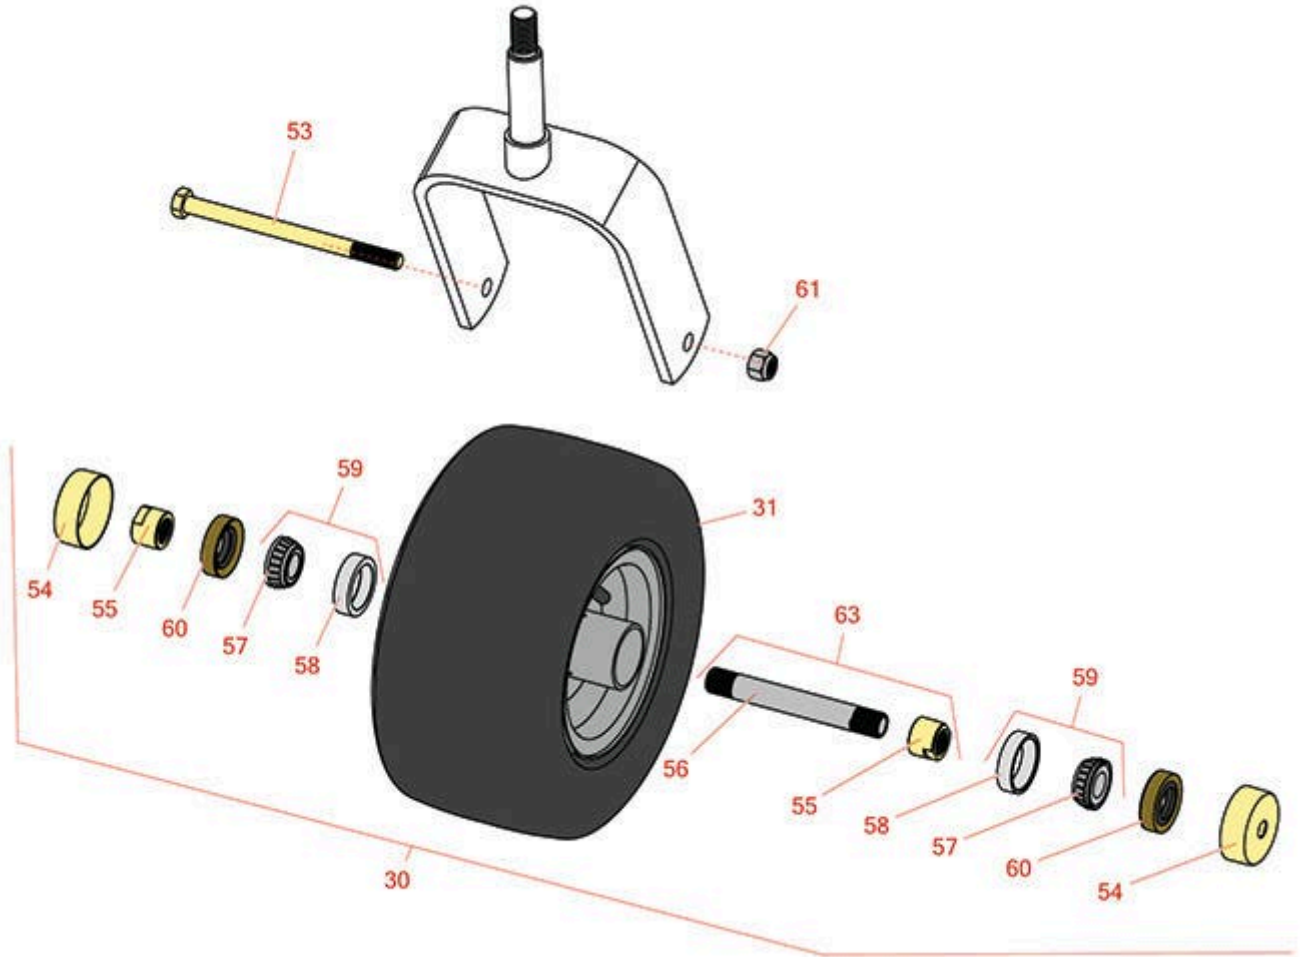

# Replaces Exmark Pioneer S-Series Parts

Zero-Turn Mower with 44 in Deck - Models PNS20KA443,  
PNS600KA443, PNS710KC443  
Caster Wheel

All original equipment manufacturers names and part numbers are used for identification purposes only, and we are in no way implying that our products are original equipment parts. Prices subject to change without notice.

# Replaces Exmark Pioneer S-Series Parts

Zero-Turn Mower with 44 in Deck - Models PNS20KA443,  
PNS600KA443, PNS710KC443  
Caster Wheel

Item No	R&R Part No.	OEM Part No.	Description	Qty Req	Order Quantity
<b>Tires</b>					
30	<b>R103-5189</b>	103-3785, 103-5189	Tire & Wheel Assy - 13x5.00-6 Smooth Pneumatic 4 Ply	2	
31	<b>RCT5120211</b>	1-633002	Tire - 13x5.00-6 Nhs (4 Ply) Carlisle Smooth	0	
<b>Other Parts Available</b>					
53	<b>R325-37</b>	325-36, 325-37	Bolt - Hex Head 1/2-13 x 7 Grade 5	2	
54	<b>R103-2768</b>	103-2768	Guard - Seal	4	
55	<b>R103-3051</b>	103-3051	Spacer - Nut - Hardened	4	
56	<b>R103-3155</b>	103-3155	Axle - Caster	2	
57	<b>R254-78</b>	1-633585	Tapered Bearing Cone	4	
58	<b>R254-79</b>	1-633584, R & R ONLY	Cup - Bearing	4	
<i>Tech Note: Use R254-79M installation mandrel to properly install race.:</i>					
59	<b>R500534</b>	1-633585, R & R ONLY	Bearing - with Cup	4	
60	<b>R103-0063</b>	103-0063	Seal - Grease	4	
61	<b>RF5003</b>	3296-23	Locknut - ESNA 1/2-13	2	
63	<b>R126-5360</b>	126-5360	Axle- Caster w/Spacer Nut	2	