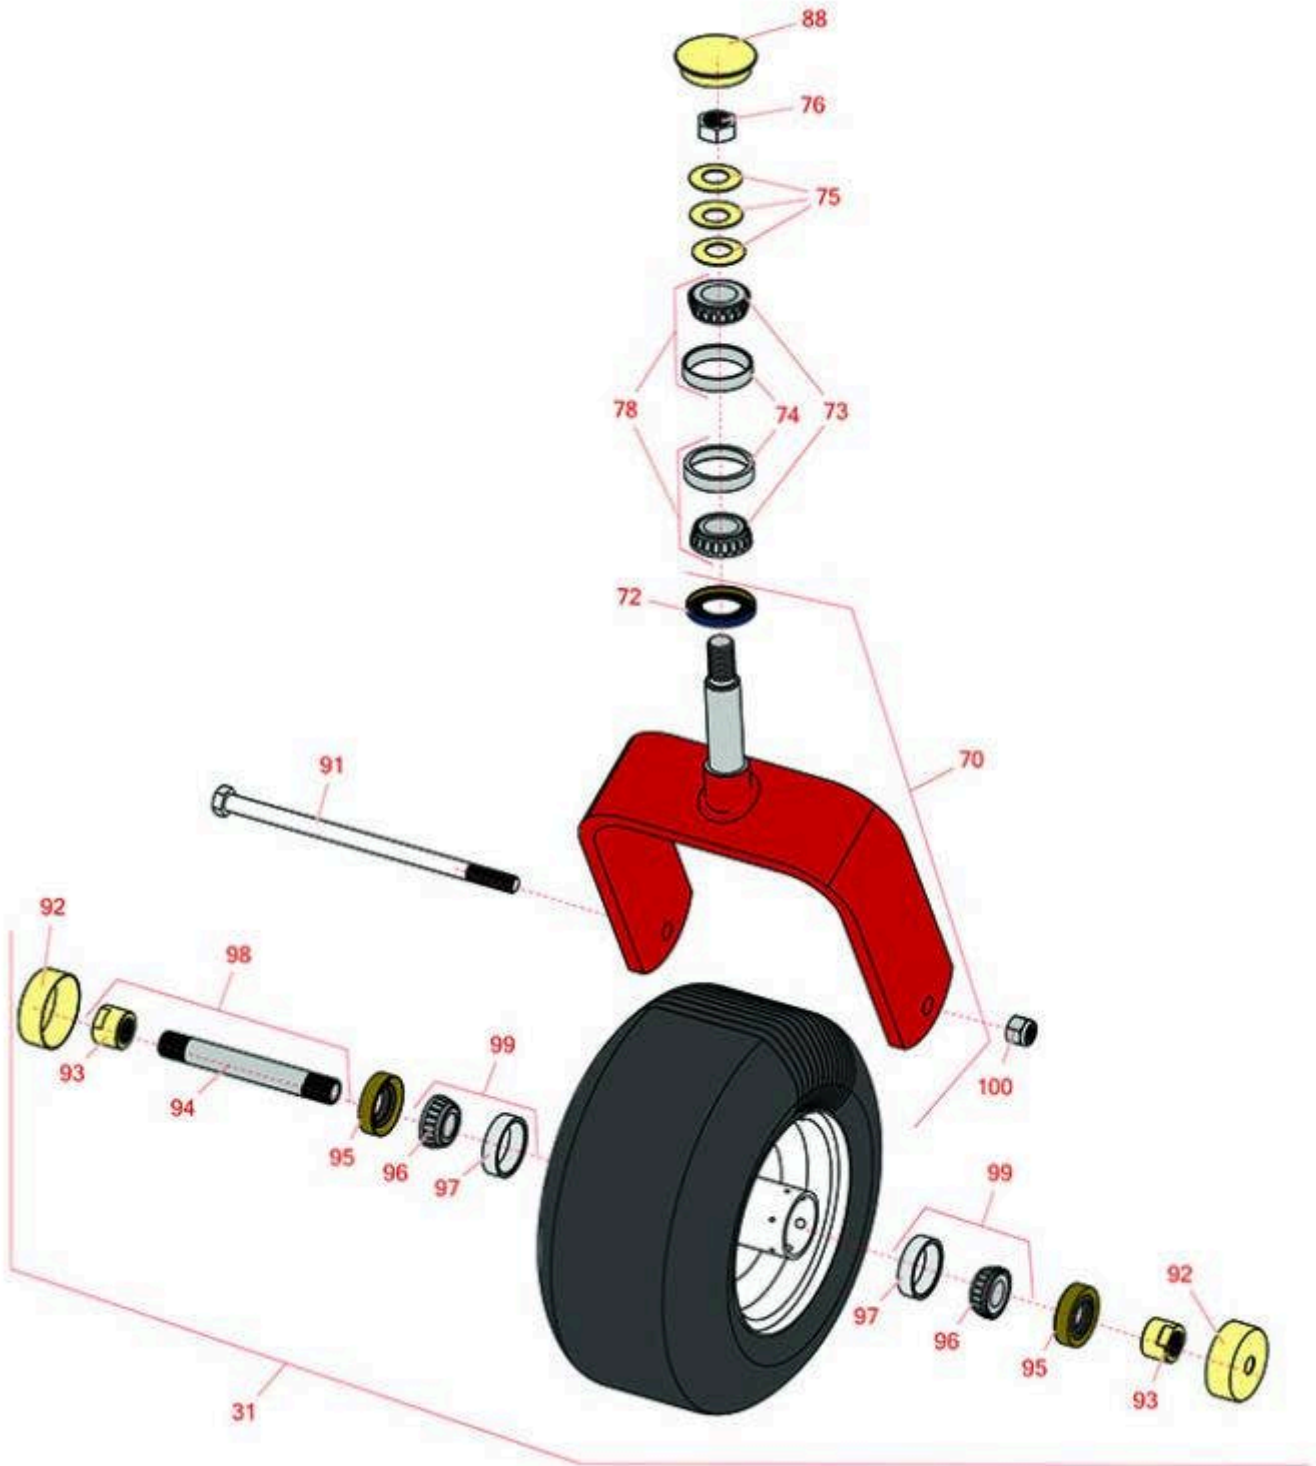

# Replaces Exmark Lazer Z DS-Series Parts

Zero-Turn Mower with 72in Deck - Model LZS902DKU725A1  
Caster Wheel

All original equipment manufacturers names and part numbers are used for identification purposes only, and we are in no way implying that our products are original equipment parts. Prices subject to change without notice.

# Replaces Exmark Lazer Z DS-Series Parts

Zero-Turn Mower with 72in Deck - Model LZS902DKU725A1  
Caster Wheel

Item No	R&R Part No.	OEM Part No.	Description	Qty Req	Order Quantity
<b>Tires</b>					
31	<b>R109-9127</b>	109-9127	Tire & Wheel - 13x6.50-6 Flat Free	2	
<b>Other Parts Available</b>					
70	<b>R116-8888</b>	103-1474-01, 116--6707-01, 116-6707-01	Fork - Caster 7.875 in Inside	2	
72	<b>R116-5647</b>	116-5647, R & R ONLY	Seal - Grease	2	
73	<b>R254-94</b>	1-543509	Tapered Bearing Cone	4	
74	<b>R254-72</b>	1-543508	Cup - Bearing	4	
75	<b>R1-633508</b>	1-633508	Washer - Spring Disc	6	
76	<b>R3296-51</b>	3296-51	Nut - Nylon Lock 3/4-10 Gr 8	2	
78	<b>R500596</b>	R & R ONLY	Tapered Bearing Set - Cup and Cone	4	
88	<b>R103-4882</b>	103-4882	Grease Cap - Castor	2	
91	<b>R325-39</b>	325-39	Bolt - Hx HD 1/2-13 x 9 1/2	2	
92	<b>R103-2768</b>	103-2768	Guard - Seal	4	
93	<b>R103-3051</b>	103-3051	Spacer - Nut - Hardened	4	
94	<b>R103-5156</b>	103-5156	Axle- Caster	2	
95	<b>R103-0063</b>	103-0063	Seal - Grease	4	
96	<b>R254-78</b>	1-633585	Tapered Bearing Cone	4	
97	<b>R254-79</b>	1-633584, R & R ONLY	Cup - Bearing	4	

# Replaces Exmark Lazer Z DS-Series Parts

*Zero-Turn Mower with 72in Deck - Model LZS902DKU725A1  
Caster Wheel*

Item No	R&R Part No.	OEM Part No.	Description	Qty Req	Order Quantity
98	<b>R126-5361</b>	126-5361	Axle Assy - with Bushing - Caster	2	
99	<b>R500534</b>	1-633585, R & R ONLY	Bearing - with Cup	4	
100	<b>RF5003</b>	3296-23	Locknut - ESNA 1/2-13	2	