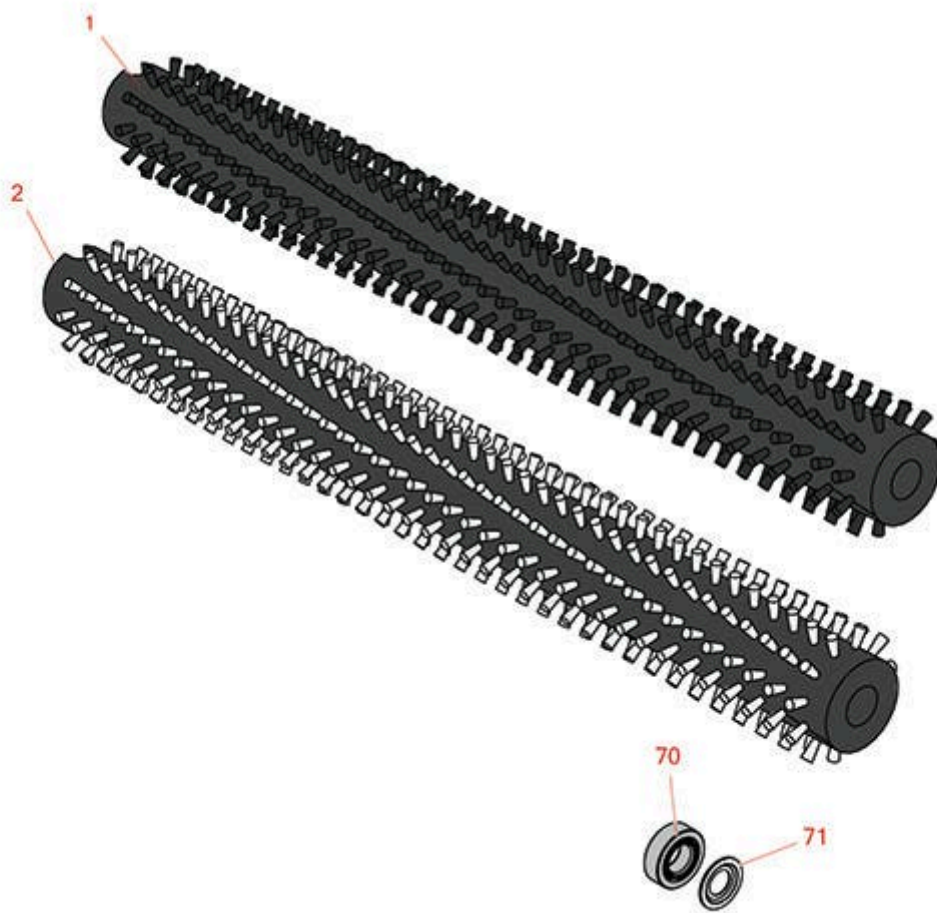

# Replaces Toro Greensmaster 3050 Parts

*Dethatcher Unit - Model 04479*

*Groomer*

All original equipment manufacturers names and part numbers are used for identification purposes only, and we are in no way implying that our products are original equipment parts. Prices subject to change without notice.

# Replaces Toro Greensmaster 3050 Parts

*Dethatcher Unit - Model 04479  
Groomer*

Item No	R&R Part No.	OEM Part No.	Description	Qty Req	Order Quantity
<b>Brushes</b>					
1	<b>R127-1547</b>	127-1547	Grooming Brush - 21 in Soft Bristles	1	
2	<b>R127-1548</b>	127-1548	Grooming Brush - 21 in Stiff Bristles	1	
<b>Other Parts Available</b>					
70	<b>R115-6869</b>	115-6869	Bearing - Ball -Stainless	2	
71	<b>R115-6923</b>	115-6923	Shield - Bearing - Flocked	2	