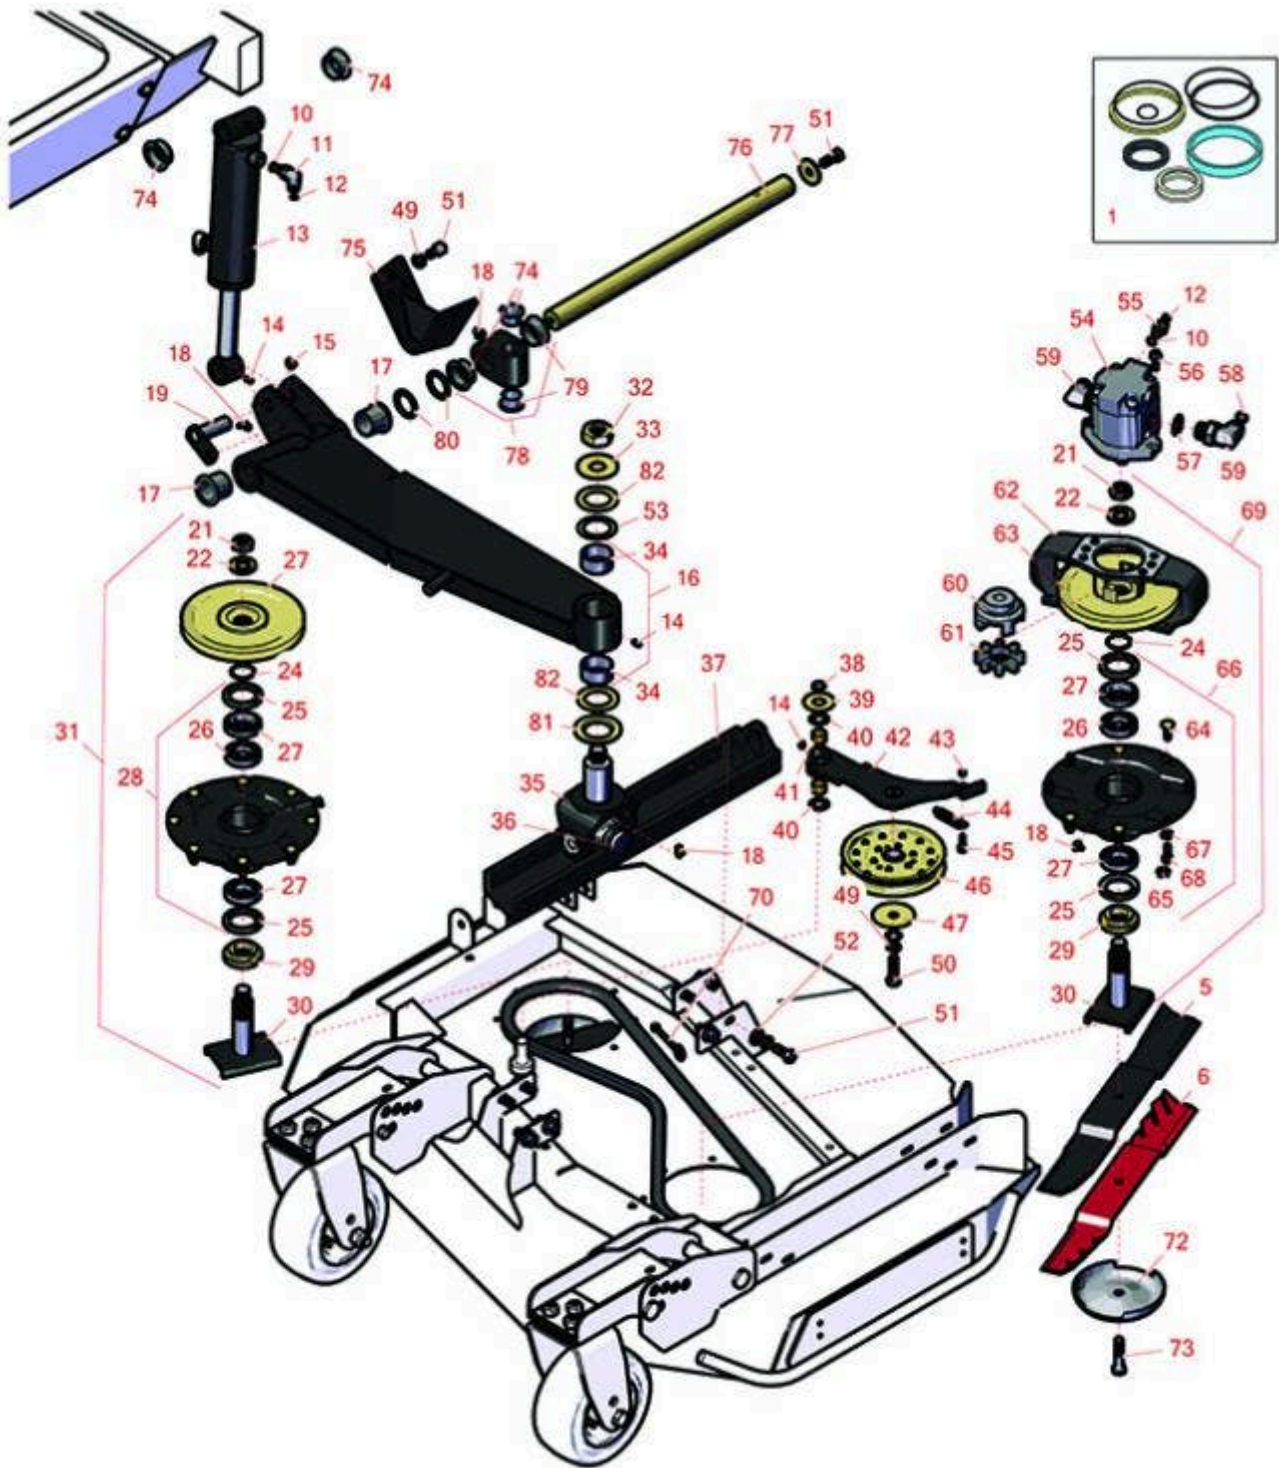

# Replaces Toro Groundsmaster 4000-D Parts

Replacement Rotary Decks - Models 30415, 30416, 30417,  
30476, 30477 & 30478  
Left-Hand Deck Lift Arms and Spindle - Models 30416 &  
30477

All original equipment manufacturers names and part numbers are used for identification purposes only, and we are in no way implying that our products are original equipment parts. Prices subject to change without notice.

# Replaces Toro Groundsmaster 4000-D Parts

Replacement Rotary Decks - Models 30415, 30416, 30417,  
30476, 30477 & 30478

Left-Hand Deck Lift Arms and Spindle - Models 30416 &  
30477

Item No	R&R Part No.	OEM Part No.	Description	Qty Req	Order Quantity
<b>Overhaul Kits</b>					
1	<b>R107-0249</b>	107-0249	Seal Kit - Fits R107-4303 Cyl	1	
2	<b>R55-7660</b>	108-8076	Belt - V Rotary Deck	1	
<b>Rotary Blades</b>					
5	<b>R92-5608</b>	92-5608, 92-5608-03	Mower Blade - 21.75 in	2	
6	<b>R92-5608M</b>	104-1303, 107-0214-03	Mower Blade - Mulcher 21.75	2	
<b>Other Parts Available</b>					
10	<b>R237-42</b>	237-42, 31-4160	O-Ring	3	
11	<b>R340-77</b>	340-100, 340-77, 95-7889	Hydraulic Fitting	2	
12	<b>R237-22</b>	107-8844, 237-22, 237-78	O-Ring	3	
13	<b>R107-4303</b>	107-4303, 99-5496	Cylinder - Lift - Wing	1	
14	<b>R302-5</b>	21-6010, 302-11, 302-37, 302-47, 302-5, 302-57, 302-58, 302-6, 31-0300, 32-9660, 60-0800, 62-3880, 92-4181	Fitting - Grease	4	