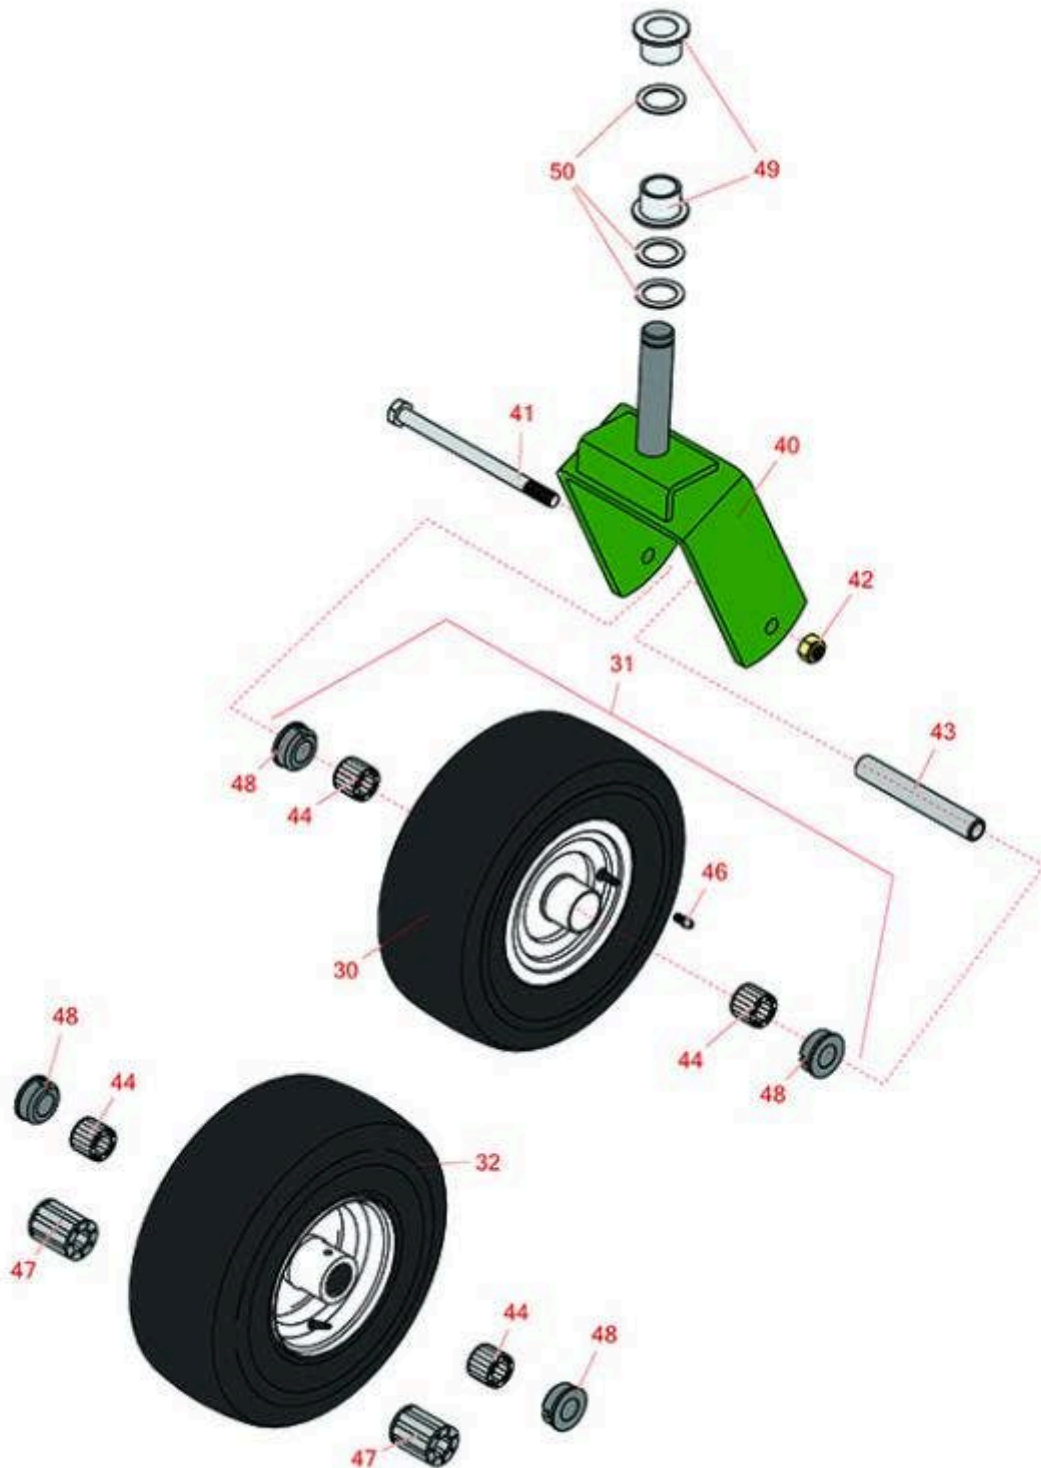

Replaces John Deere 1420 Rotary Mower Parts

62in & 72in Side & Rear Discharge Deck - Models 2814 Caster Wheel

All original equipment manufacturers names and part numbers are used for identification purposes only, and we are in no way implying that our products are original equipment parts. Prices subject to change without notice.

Replaces John Deere 1420 Rotary Mower Parts

62in & 72in Side & Rear Discharge Deck - Models 2814 Caster Wheel

Item No	R&R Part No.	OEM Part No.	Description	Qty Req	Order Quantity
31	R500550	AM101589, AM101883	Tire - w/Wheel Assy Pneumatic 4 Ply Carlisle	2	
31	RTCA13832	TCA13217, TCA13832	Wheel and Tire Assy - Pneu 11x4.00-5 Sm Kenda	2	
32	RTCA20363	TCA20363	Wheel and Tire Assy - Foam Filled 11x4.00-5 Sm	2	
Other Parts Available					
40	RTCA12095	TCA12095	Caster Fork	2	
41	R19M7841	19M7841	Bolt - Hex HD M12 x 170	2	
42	R14M7401	14M7401	Locknut - 12mm x 1.75	2	
43	RM84516	M84516	Spacer - Caster Wheel	2	
44	RJD7945	JD7945	Bearing - Caster Wheel - 1 3/4" Long	4	
46	R471217	JD7803	Fitting - Grease	2	
47	R63-8580	TCU12034	Bearing - Roller - 1" Long	4	
48	R62-5580	TCU12600	Bearing - Flanged - Caster	4	
49	RM83541	M83541	Bushing - Flanged - 1 in ID	4	
50	R24H1862	24H1862	Washer - 1-1/32" x 1-1/2" x 0.060"	6	