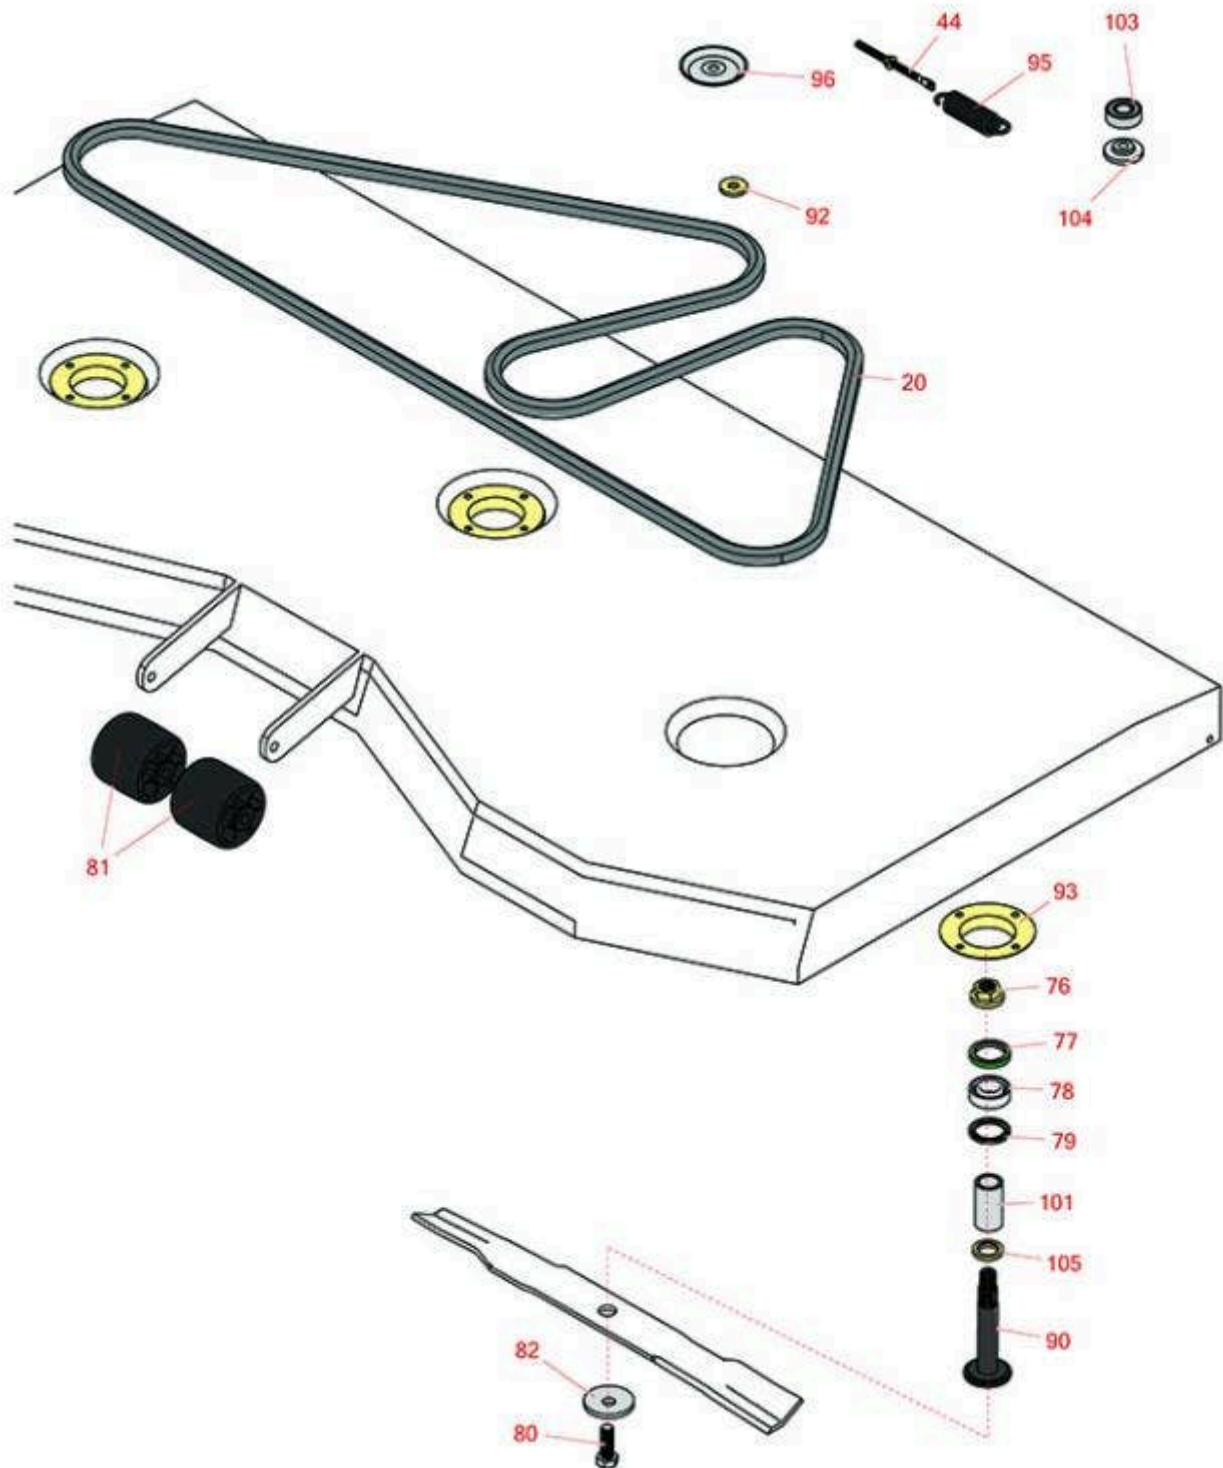

# Replaces John Deere 1420 Rotary Mower Parts

60 & 72in Rear Discharge Deck - Model 2849  
72in Deck Parts

All original equipment manufacturers names and part numbers are used for identification purposes only, and we are in no way implying that our products are original equipment parts. Prices subject to change without notice.

# Replaces John Deere 1420 Rotary Mower Parts

60 & 72in Rear Discharge Deck - Model 2849  
72in Deck Parts

Item No	R&R Part No.	OEM Part No.	Description	Qty Req	Order Quantity
---------	--------------	--------------	-------------	---------	----------------

## Belts

20	<b>REPC201624</b>	EPC201624	Belt - Double Hex V - 72 in Deck	1	
----	-------------------	-----------	----------------------------------	---	--

*Tech Note: Fits 72 in Deck. Fits Model 2849 Only;*

# Replaces John Deere 1420 Rotary Mower Parts

60 & 72in Rear Discharge Deck - Model 2849  
72in Deck Parts

Item No	R&R Part No.	OEM Part No.	Description	Qty Req	Order Quantity
105	RM163060	M133398, M163060	Washer - Replaces RM133398	3	