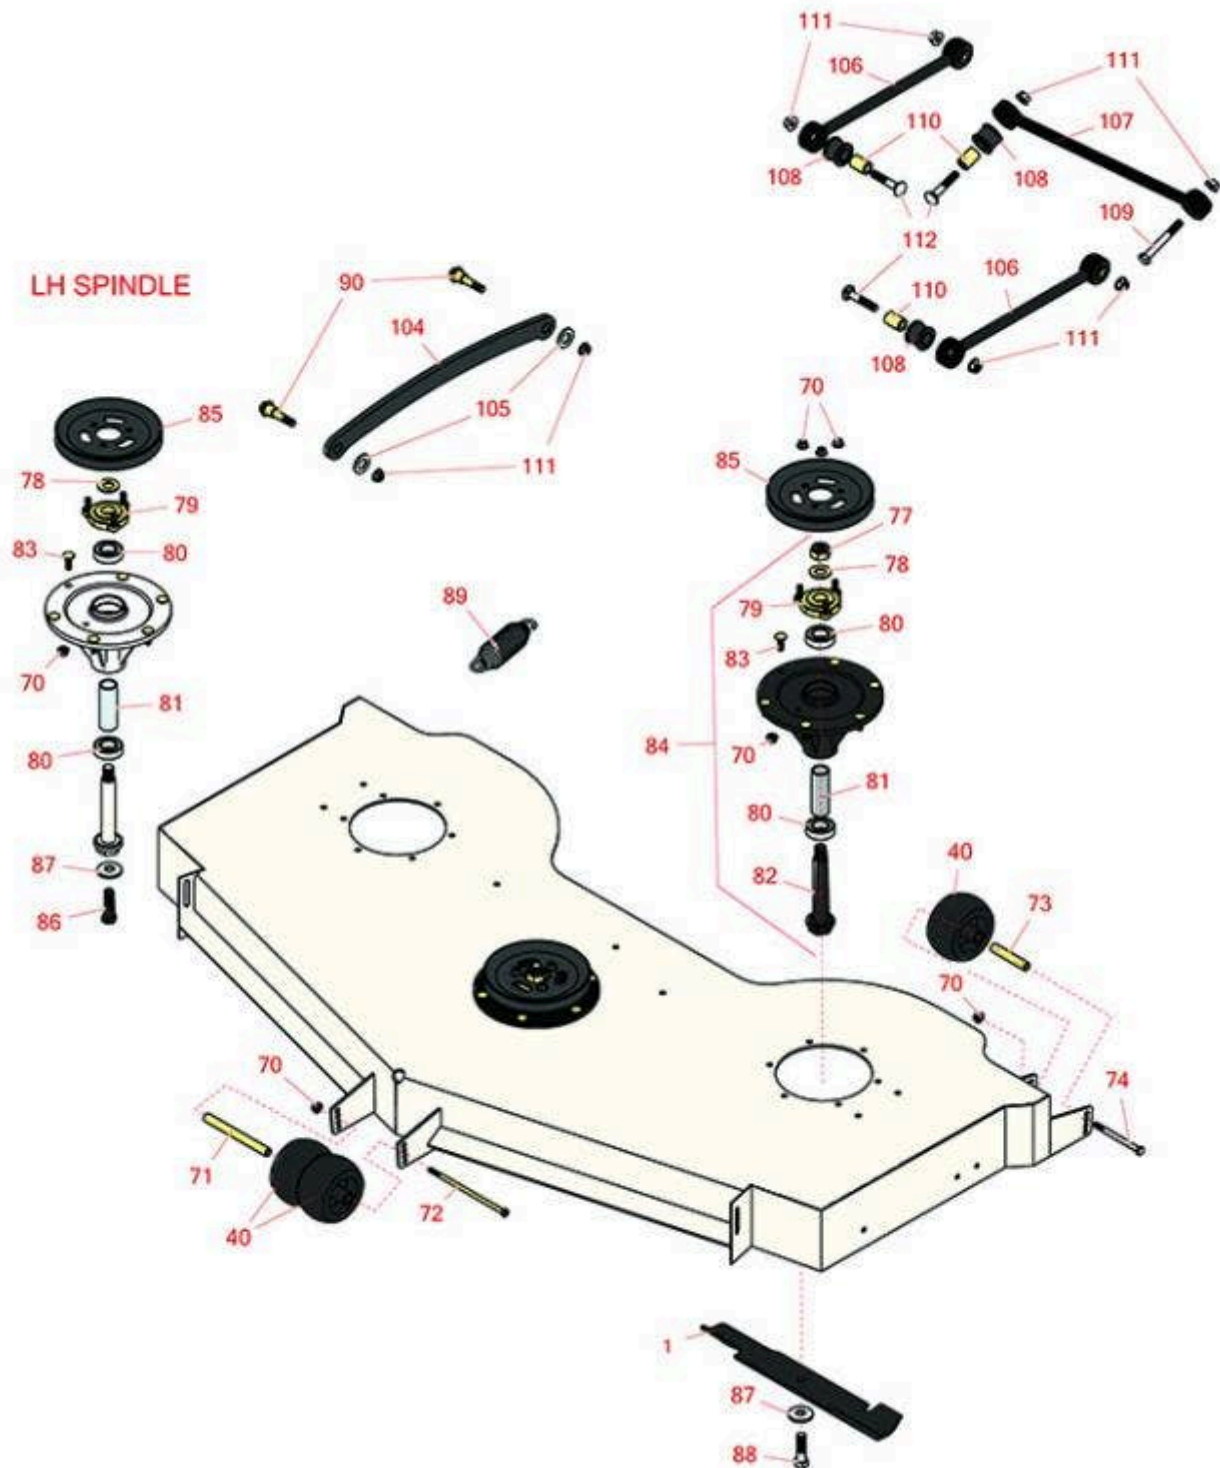

Replaces Toro Z Master Professional 7500-D Parts

Zero-Turn Mower with 60in Deck - Model 74064
60in Rotary Deck

All original equipment manufacturers names and part numbers are used for identification purposes only, and we are in no way implying that our products are original equipment parts. Prices subject to change without notice.

Replaces Toro Z Master Professional 7500-D Parts

Zero-Turn Mower with 60in Deck - Model 74064
60in Rotary Deck

Item No	R&R Part No.	OEM Part No.	Description	Qty Req	Order Quantity
Rotary Blades					
1	R105-8777-03	105-8777-03	Mower Blade - 20.5 in Mulcher	2	
Other Parts Available					
40	R68-2730	1-603299, 68-2730	Wheel - Anti Scalp	4	
70	R104-8301	104-8301, 104-9301, 109-6658, 133-7570	Locknut - 3/8-16 Nylon Flanged	42	
71	R98-5967	98-5967	Spacer-Wheel	1	
72	R108-5388	108-5388	Bolt - Hx HD 3/8-16 x 7 1/2	1	
73	R98-7912	98-7912	Bushing - Spanner Wheel	2	
74	R323-23	01-150-0810, 01-178-0636, 20-60-AGD, 323-23	Bolt - Hex HD 3/8-16 x 4-1/2	2	
77	R3296-67	3296-67	Locknut - 3/4-16 Heavy Jam RH Thread	2	
78	R92-5836	92-5836	Flat Washer - Hardened	3	
79	R127-0557	127-0557	Spindle Hub Assy w/Studs	3	
80	R116-0720	116-0720	Bearing - Ball - Special Triple Seal	6	
81	R127-0554	127-0554	Spacer - Bearing	3	
82	R127-0556	127-0556	Shaft- Spindle	2	
83	R114-8195	114-8195, R & R ONLY	Bolt- Ribbed Neck	18	
84	R127-0560	127-0560	Spindle Assy - No Grease	2	
85	R105-7734	105-7734	Pulley - 7.75 in Dia with 1.75 Bore	3	