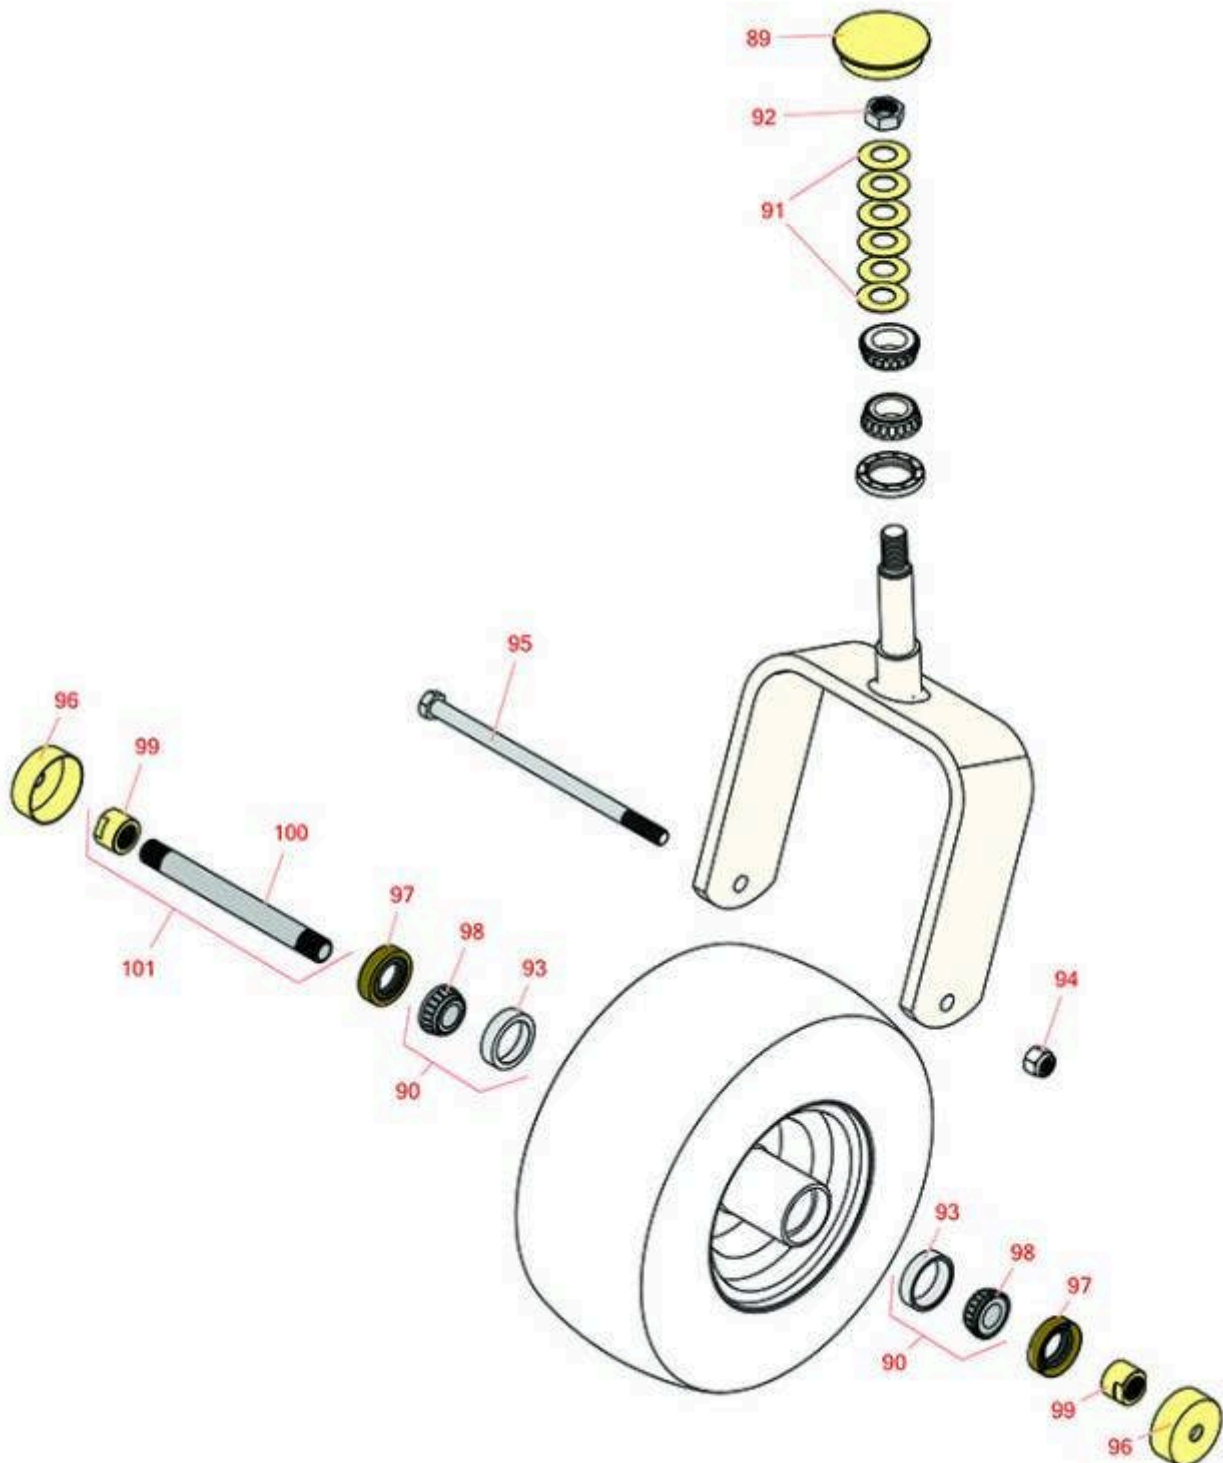

# Replaces Toro Z Master Professional 7500-D Parts

Zero-Turn Mower with 60in Deck - Model 72028  
Caster Wheel

All original equipment manufacturers names and part numbers are used for identification purposes only, and we are in no way implying that our products are original equipment parts. Prices subject to change without notice.

# Replaces Toro Z Master Professional 7500-D Parts

Zero-Turn Mower with 60in Deck - Model 72028  
Caster Wheel

Item No	R&R Part No.	OEM Part No.	Description	Qty Req	Order Quantity
---------	--------------	--------------	-------------	---------	----------------

## Other Parts Available

89	<b>R126-9369</b>	126-9369	Grease Cap - Castor	2	
90	<b>R500534</b>	1-633585	Bearing - with Cup	4	
91	<b>R1-633508</b>	1-633508	Washer - Spring Disc	12	
92	<b>R3296-51</b>	3296-51, 3296-81	Nut - Nylon Lock 3/4-10 Gr 8	2	
93	<b>R254-79</b>	01-103-0060, 01-103-0130, 1-633584, 252-106, 254-79, 32-7800, 32-9590	Cup - Bearing	4	
<i>Tech Note: Use R254-79M installation mandrel to properly install race.:</i>					
94	<b>RF5003</b>	32127-29, 32131-5, 32132-5, 3296-23	Locknut - ESNA 1/2-13	2	
95	<b>R325-39</b>	325-39	Bolt - Hx HD 1/2-13 x 9 1/2	2	
96	<b>R103-2768</b>	103-2768	Guard - Seal	4	
97	<b>R103-0063</b>	103-0063	Seal - Grease	4	
98	<b>R254-78</b>	01-102-0060, 01-102-0130, 1-633585, 254-78, 32-7790, 32-9580, 93-4813	Tapered Bearing Cone	4	
99	<b>R103-3051</b>	103-3051	Spacer - Nut - Hardened	4	
100	<b>R103-5156</b>	103-5156	Axle- Caster	2	

# Replaces Toro Z Master Professional 7500-D Parts

*Zero-Turn Mower with 60in Deck - Model 72028  
Caster Wheel*

Item No	R&R Part No.	OEM Part No.	Description	Qty Req	Order Quantity
101	<b>R126-5361</b>	126-5361	Axle Assy - with Bushing - Caster	2	