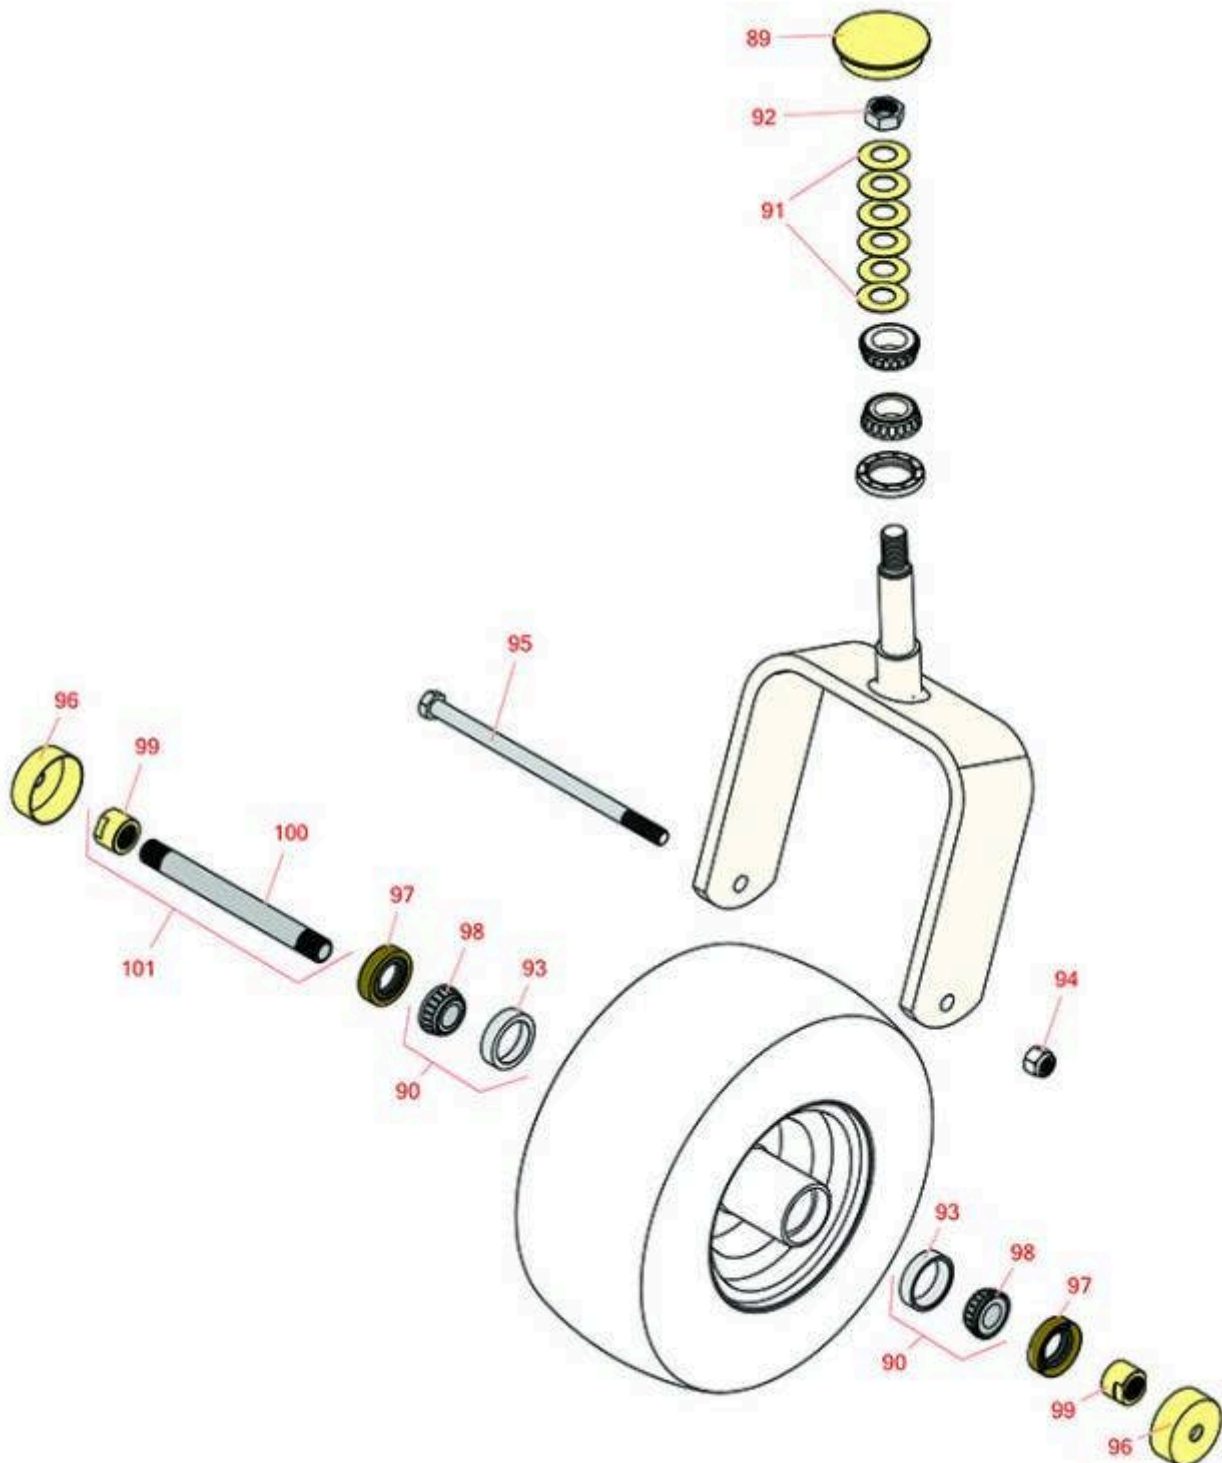

Replaces Toro Z Master Professional 7500-D Parts

Zero-Turn Mower with 60in Deck - Model 74028
Caster Wheel

All original equipment manufacturers names and part numbers are used for identification purposes only, and we are in no way implying that our products are original equipment parts. Prices subject to change without notice.

Replaces Toro Z Master Professional 7500-D Parts

Zero-Turn Mower with 60in Deck - Model 74028
Caster Wheel

Item No	R&R Part No.	OEM Part No.	Description	Qty Req	Order Quantity
---------	--------------	--------------	-------------	---------	----------------

Other Parts Available

89	R126-9369	126-9369	Grease Cap - Castor	2	
90	R500534	1-633585	Bearing - with Cup	4	
91	R1-633508	1-633508	Washer - Spring Disc	12	
92	R3296-51	3296-51, 3296-81	Nut - Nylon Lock 3/4-10 Gr 8	2	
93	R254-79	01-103-0060, 01-103-0130, 1-633584, 252-106, 254-79, 32-7800, 32-9590	Cup - Bearing	4	
<i>Tech Note: Use R254-79M installation mandrel to properly install race.:</i>					
94	RF5003	32127-29, 32131-5, 32132-5, 3296-23	Locknut - ESNA 1/2-13	2	
95	R325-39	325-39	Bolt - Hx HD 1/2-13 x 9 1/2	2	
96	R103-2768	103-2768	Guard - Seal	4	
97	R103-0063	103-0063	Seal - Grease	4	
98	R254-78	01-102-0060, 01-102-0130, 1-633585, 254-78, 32-7790, 32-9580, 93-4813	Tapered Bearing Cone	4	
99	R103-3051	103-3051	Spacer - Nut - Hardened	4	
100	R103-5156	103-5156	Axle- Caster	2	

Replaces Toro Z Master Professional 7500-D Parts

*Zero-Turn Mower with 60in Deck - Model 74028
Caster Wheel*

Item No	R&R Part No.	OEM Part No.	Description	Qty Req	Order Quantity
101	R126-5361	126-5361	Axle Assy - with Bushing - Caster	2	