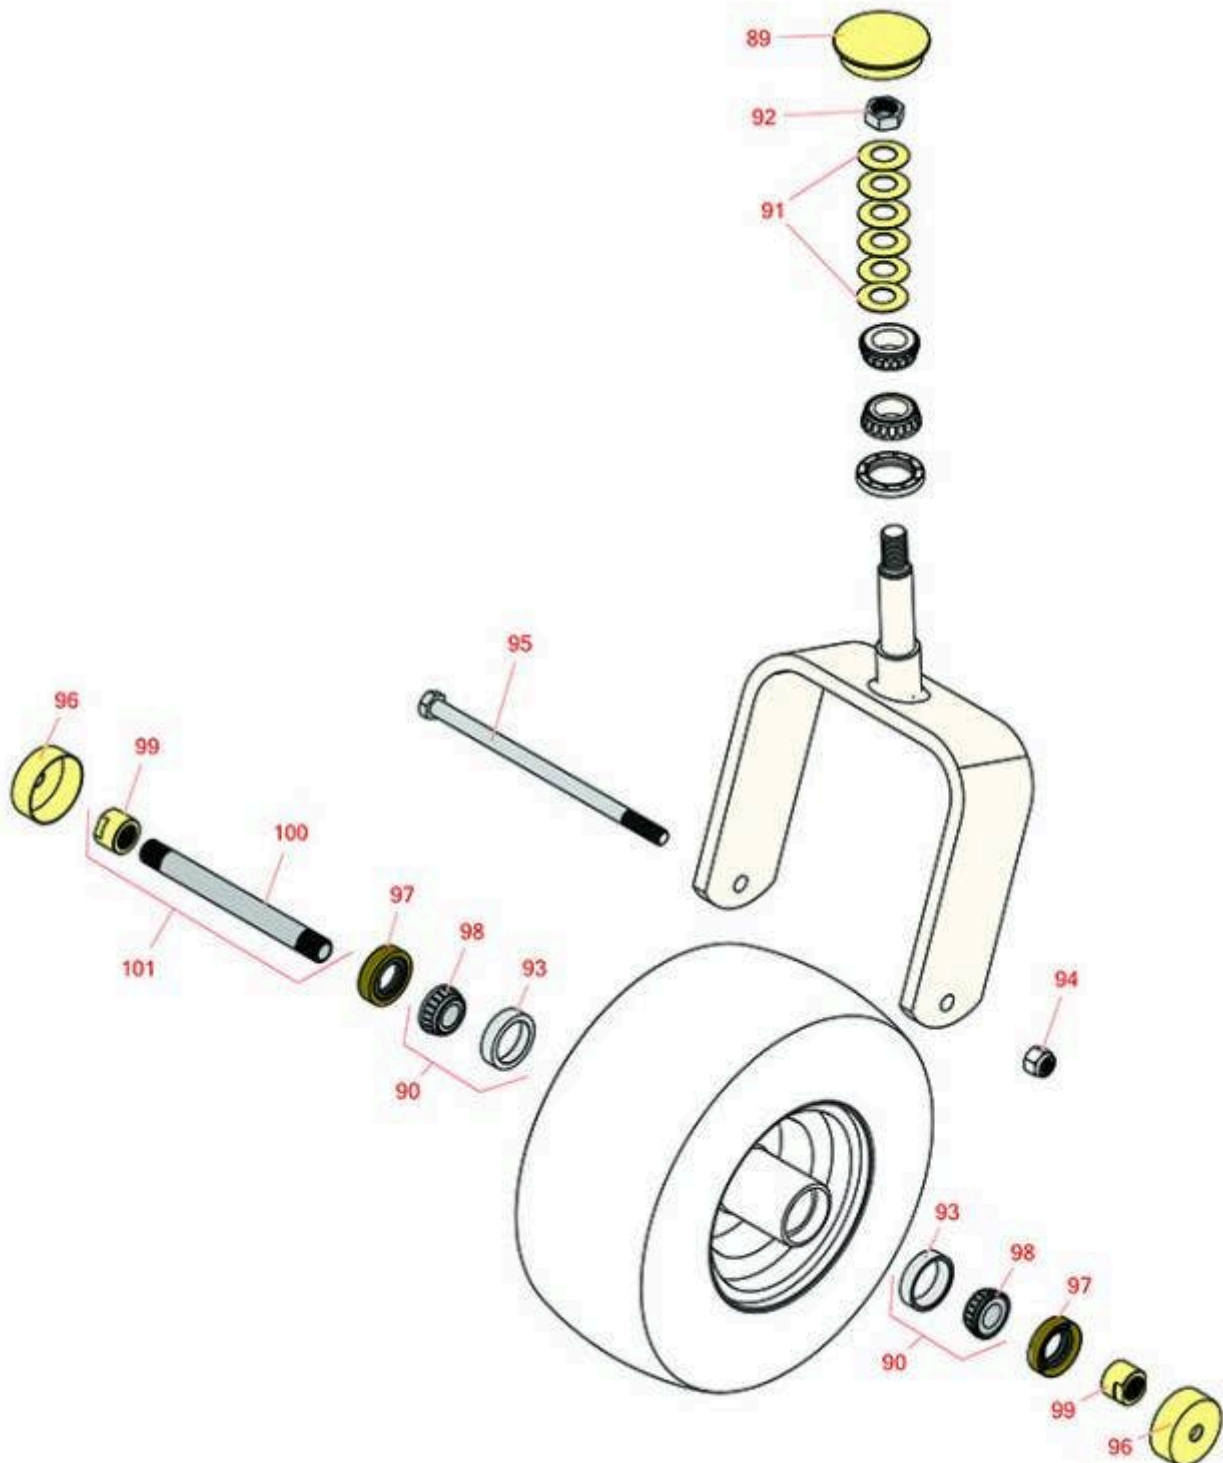

Replaces Toro Z Master Professional 7500-D Parts

Zero-Turn Mower with 72in Deck - Model 72029
Caster Wheel

All original equipment manufacturers names and part numbers are used for identification purposes only, and we are in no way implying that our products are original equipment parts. Prices subject to change without notice.

Replaces Toro Z Master Professional 7500-D Parts

Zero-Turn Mower with 72in Deck - Model 72029
Caster Wheel

Item No	R&R Part No.	OEM Part No.	Description	Qty Req	Order Quantity
---------	--------------	--------------	-------------	---------	----------------

Other Parts Available

89	R126-9369	126-9369	Grease Cap - Castor	2	
90	R500534	1-633585	Bearing - with Cup	4	
91	R1-633508	1-633508	Washer - Spring Disc	12	
92	R3296-51	3296-51, 3296-81	Nut - Nylon Lock 3/4-10 Gr 8	2	
93	R254-79	01-103-0060, 01-103-0130, 1-633584, 252-106, 254-79, 32-7800, 32-9590	Cup - Bearing	4	
<i>Tech Note: Use R254-79M installation mandrel to properly install race.:</i>					
94	RF5003	32127-29, 32131-5, 32132-5, 3296-23	Locknut - ESNA 1/2-13	2	
95	R325-39	325-39	Bolt - Hx HD 1/2-13 x 9 1/2	2	
96	R103-2768	103-2768	Guard - Seal	4	
97	R103-0063	103-0063	Seal - Grease	4	
98	R254-78	01-102-0060, 01-102-0130, 1-633585, 254-78, 32-7790, 32-9580, 93-4813	Tapered Bearing Cone	4	
99	R103-3051	103-3051	Spacer - Nut - Hardened	4	
100	R103-5156	103-5156	Axle- Caster	2	

Replaces Toro Z Master Professional 7500-D Parts

*Zero-Turn Mower with 72in Deck - Model 72029
Caster Wheel*

Item No	R&R Part No.	OEM Part No.	Description	Qty Req	Order Quantity
101	R126-5361	126-5361	Axle Assy - with Bushing - Caster	2	