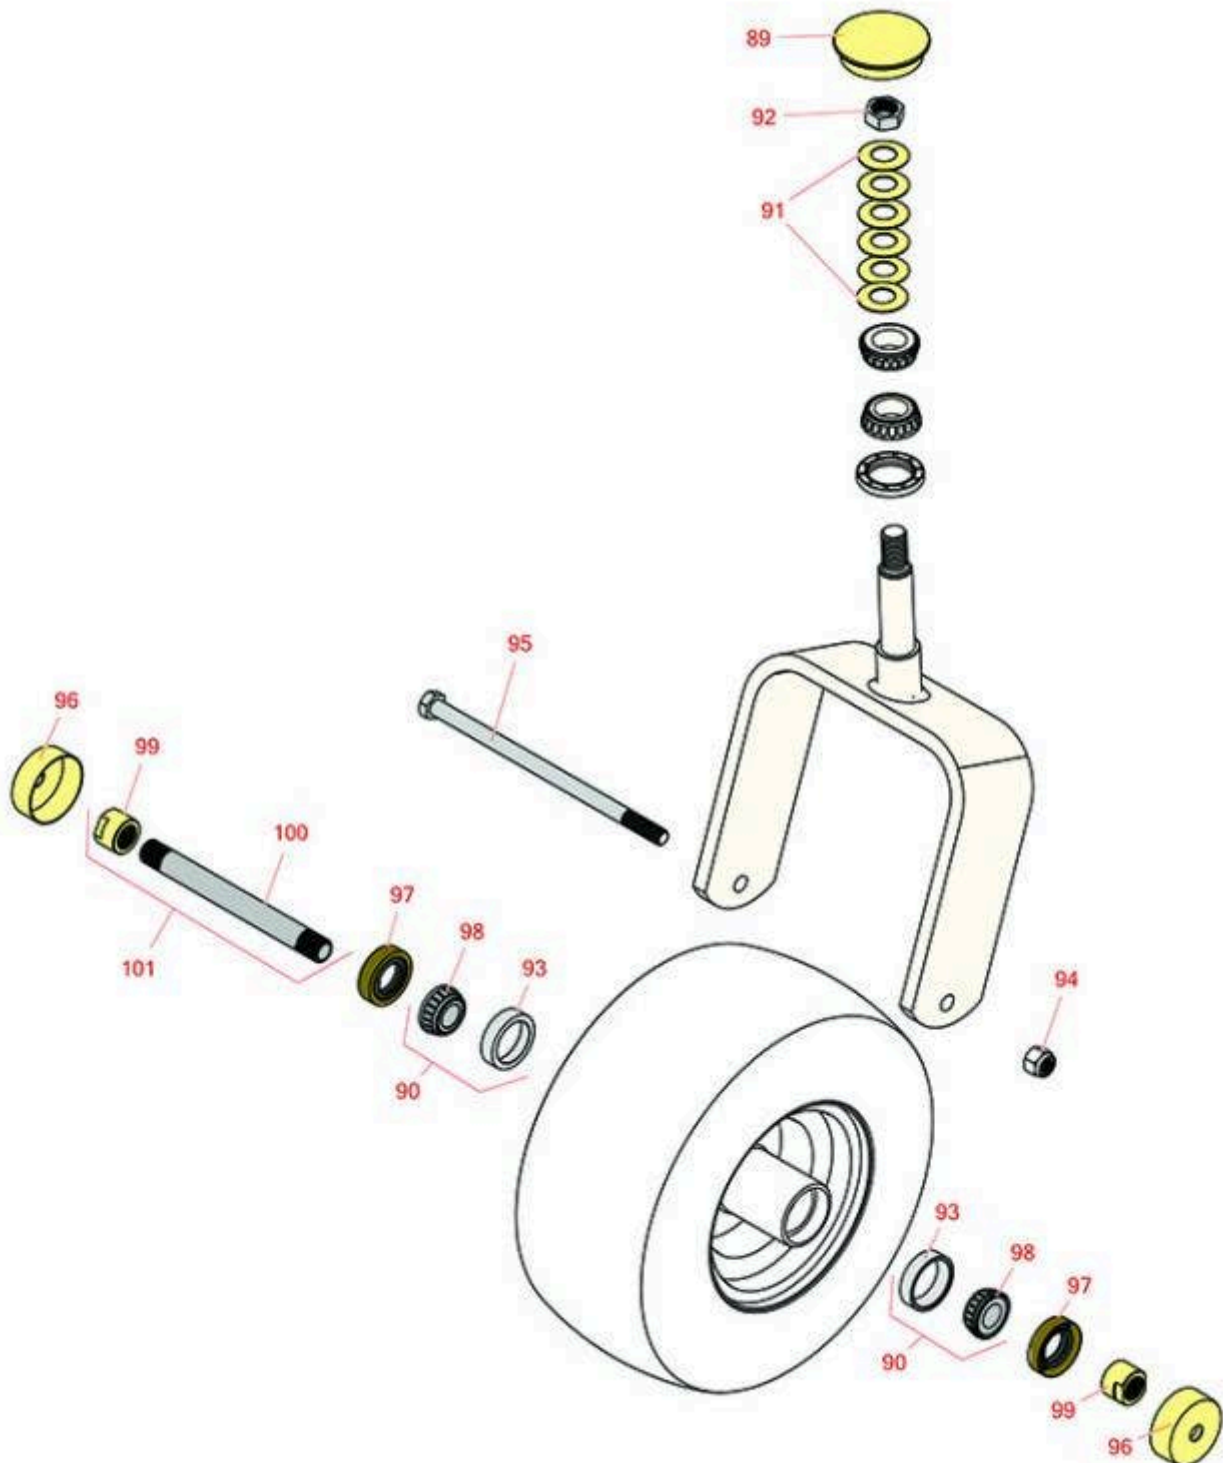

Replaces Toro Z Master Professional 7500-D Parts

Zero-Turn Mower with 72in Deck - Model 74029
Caster Wheel

All original equipment manufacturers names and part numbers are used for identification purposes only, and we are in no way implying that our products are original equipment parts. Prices subject to change without notice.

Replaces Toro Z Master Professional 7500-D Parts

Zero-Turn Mower with 72in Deck - Model 74029
Caster Wheel

Item No	R&R Part No.	OEM Part No.	Description	Qty Req	Order Quantity
---------	--------------	--------------	-------------	---------	----------------

Other Parts Available

89	R126-9369	126-9369	Grease Cap - Castor	2	
90	R500534	1-633585	Bearing - with Cup	4	
91	R1-633508	1-633508	Washer - Spring Disc	12	
92	R3296-51	3296-51, 3296-81	Nut - Nylon Lock 3/4-10 Gr 8	2	
93	R254-79	01-103-0060, 01-103-0130, 1-633584, 252-106, 254-79, 32-7800, 32-9590	Cup - Bearing	4	
<i>Tech Note: Use R254-79M installation mandrel to properly install race.:</i>					
94	RF5003	32127-29, 32131-5, 32132-5, 3296-23	Locknut - ESNA 1/2-13	2	
95	R325-39	325-39	Bolt - Hx HD 1/2-13 x 9 1/2	2	
96	R103-2768	103-2768	Guard - Seal	4	
97	R103-0063	103-0063	Seal - Grease	4	
98	R254-78	01-102-0060, 01-102-0130, 1-633585, 254-78, 32-7790, 32-9580, 93-4813	Tapered Bearing Cone	4	
99	R103-3051	103-3051	Spacer - Nut - Hardened	4	
100	R103-5156	103-5156	Axle- Caster	2	

Replaces Toro Z Master Professional 7500-D Parts

*Zero-Turn Mower with 72in Deck - Model 74029
Caster Wheel*

Item No	R&R Part No.	OEM Part No.	Description	Qty Req	Order Quantity
101	R126-5361	126-5361	Axle Assy - with Bushing - Caster	2	