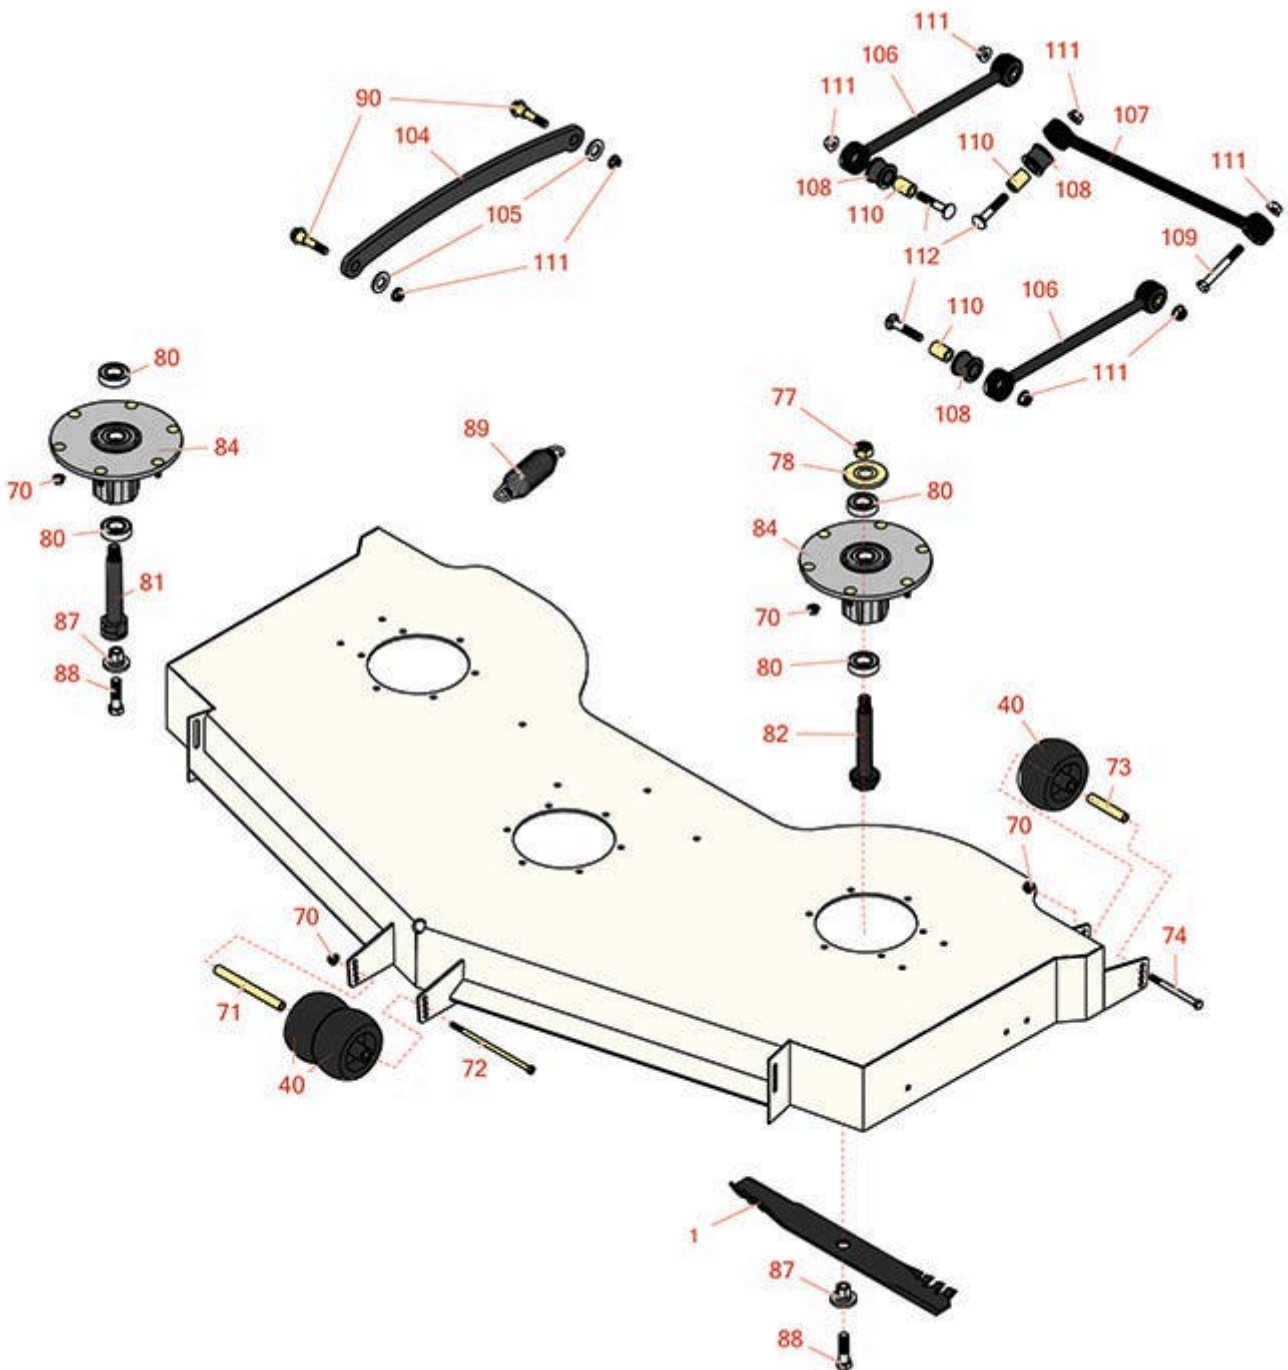

# Replaces Toro Z Master Professional 7500-D Parts

Zero-Turn Mower with 60in Deck - Model 72028  
60in Rotary Deck

All original equipment manufacturers names and part numbers are used for identification purposes only, and we are in no way implying that our products are original equipment parts. Prices subject to change without notice.

# Replaces Toro Z Master Professional 7500-D Parts

Zero-Turn Mower with 60in Deck - Model 72028  
60in Rotary Deck

Item No	R&R Part No.	OEM Part No.	Description	Qty Req	Order Quantity
<b>Blades</b>					
1	<b>RRB4065-2001</b>	140-1241	Mower Blade - Mulcher 20.5 x 2.5in x 15/16 Mt Hole	2	
<b>Other Parts Available</b>					
40	<b>R68-2730</b>	1-603299, 68-2730	Wheel - Anti Scalp	4	
70	<b>R104-8301</b>	104-8301, 104-9301, 109-6658, 133-7570	Locknut - 3/8-16 Nylon Flanged	27	
71	<b>R98-5967</b>	98-5967	Spacer-Wheel	1	
72	<b>R108-5388</b>	108-5388	Bolt - Hx HD 3/8-16 x 7 1/2	1	
73	<b>R98-7912</b>	98-7912	Bushing - Spanner Wheel	2	
74	<b>R323-23</b>	01-150-0810, 01-178-0636, 20-60-AGD, 323-23	Bolt - Hex HD 3/8-16 x 4-1/2	2	
77	<b>R116-7306</b>		Hex Nut - 3/4-16 with Nyloc	2	
78	<b>R103-1330</b>	103-1330	Guard - Bearing - Top	3	
80	<b>R116-0720</b>	116-0720	Bearing - Ball - Special Triple Seal	6	
81	<b>R140-1188</b>	140-1188	Shaft - Spindle, Int. Hex LH Thd	1	
82	<b>R138-6045</b>	138-6045	Shaft - Spindle	2	
84	<b>R137-9780</b>	137-9780	Spindle Assy	3	
87	<b>R137-9787</b>	137-9787	Bushing - Hex	3	
88	<b>R109-9220</b>	109-9220	Bolt - Sems 1/2-20	3	
89	<b>R116-6317</b>	116-0133, 116-6317	Spring - Extension	1	