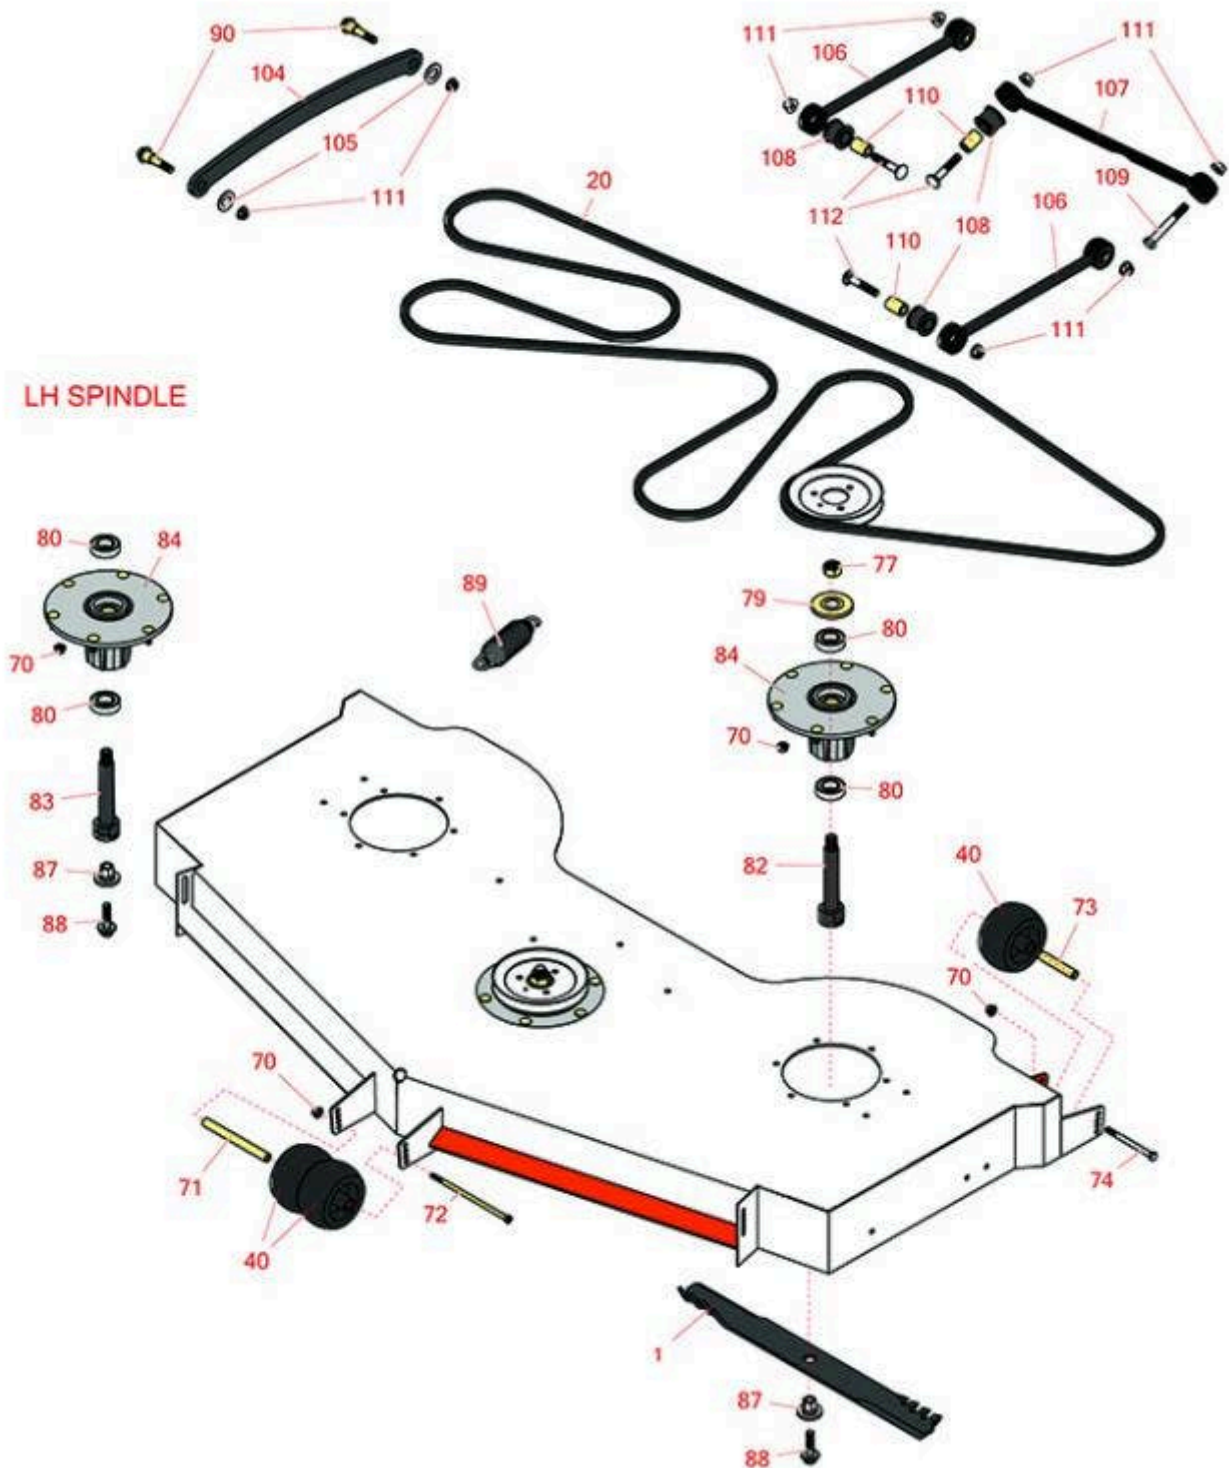

Replaces Toro Z Master Professional 7500-D Parts

Zero-Turn Mower with 72in Deck - Model 72029
72in Rotary Deck

All original equipment manufacturers names and part numbers are used for identification purposes only, and we are in no way implying that our products are original equipment parts. Prices subject to change without notice.

Replaces Toro Z Master Professional 7500-D Parts

Zero-Turn Mower with 72in Deck - Model 72029
72in Rotary Deck

Item No	R&R Part No.	OEM Part No.	Description	Qty Req	Order Quantity
Rotary Blades					
1	RRB4065-2402	107-3195-03, 140-1239	Mower Blade - Mulcher 24.5 x 2.5in x 15/16 Mt Hole	2	
Belts					
20	R126-7628	126-7628	Belt- Bb	1	
Other Parts Available					
40	R68-2730	1-603299, 68-2730	Wheel - Anti Scalp	4	
70	R104-8301	104-8301, 104-9301, 109-6658, 133-7570	Locknut - 3/8-16 Nylon Flanged	33	
71	R98-5967	98-5967	Spacer-Wheel	1	
72	R108-5388	108-5388	Bolt - Hx HD 3/8-16 x 7 1/2	1	
73	R98-7912	98-7912	Bushing - Spanner Wheel	2	
74	R323-23	01-150-0810, 01-178-0636, 20-60-AGD, 323-23	Bolt - Hex HD 3/8-16 x 4-1/2	2	
77	R116-7306		Hex Nut - 3/4-16 with Nyloc	2	
79	R103-1330	103-1330	Guard - Bearing - Top	3	
80	R116-0720	116-0720	Bearing - Ball - Special Triple Seal	6	
82	R138-6045	138-6045	Shaft - Spindle	2	
83	R140-1188	140-1188	Shaft - Spindle, Int. Hex LH Thd	1	
84	R137-9780	137-9780	Spindle Assy	3	
87	R137-9787	137-9787	Bushing - Hex	3	