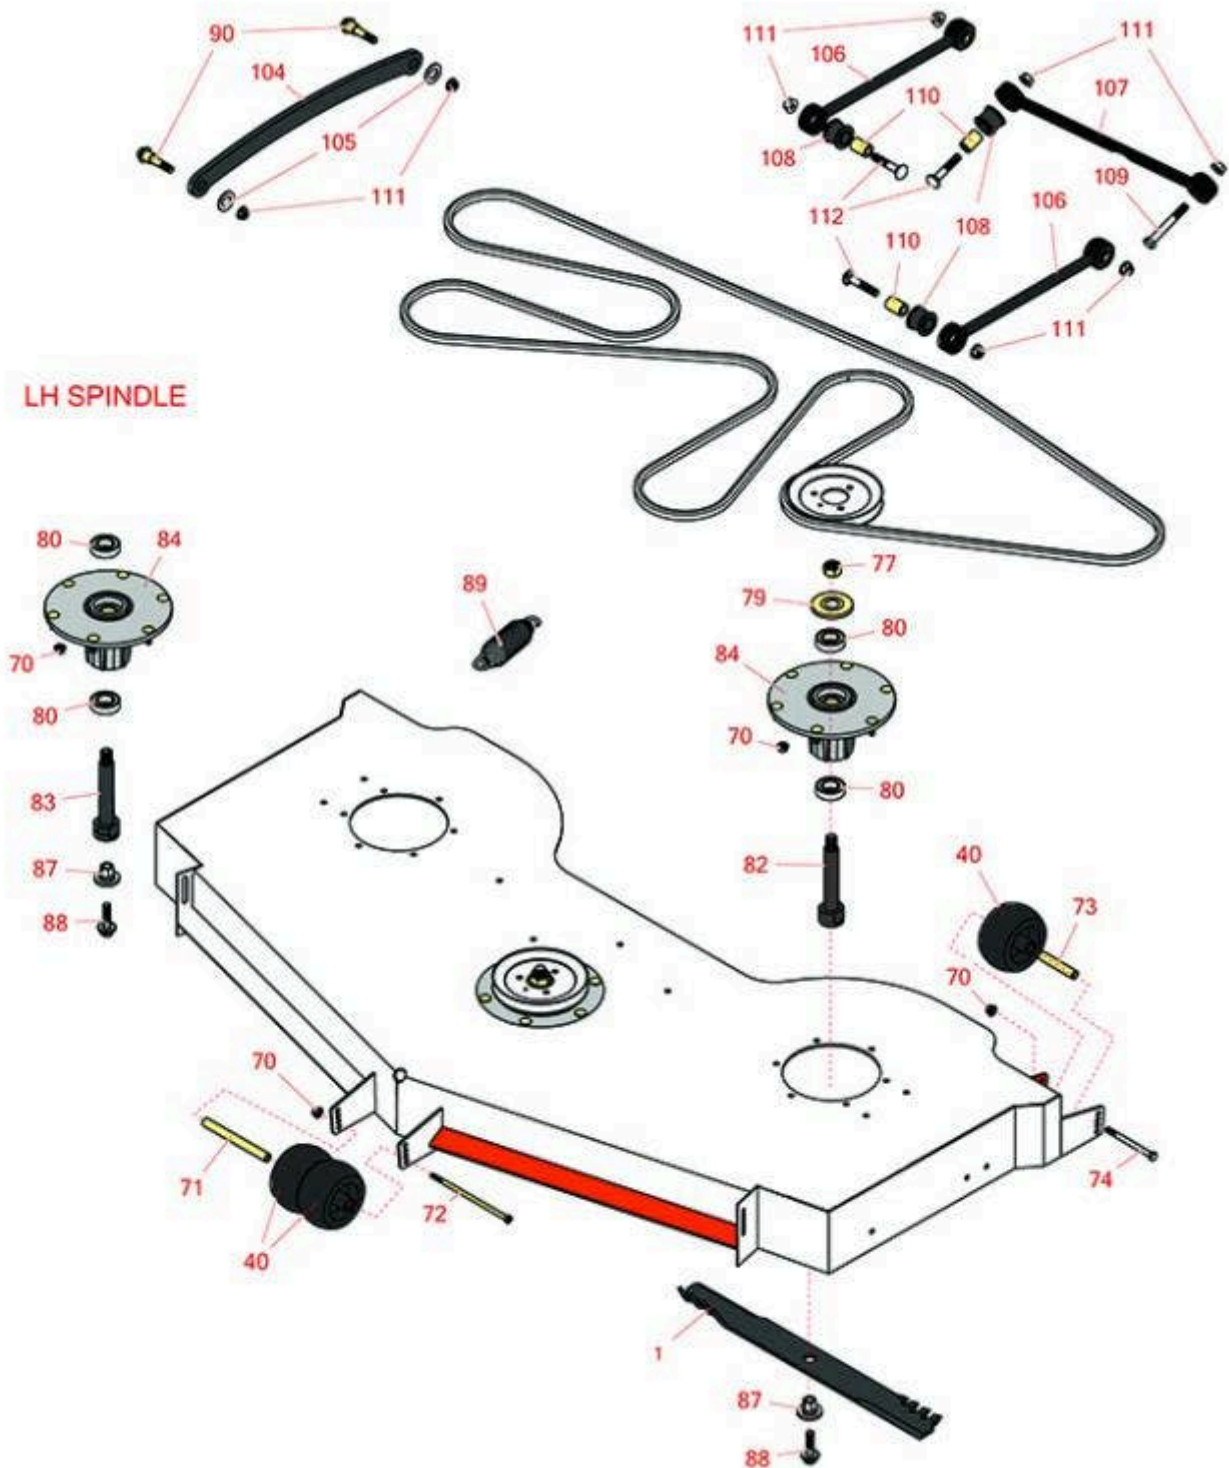

Replaces Toro Z Master Professional 7500-D Parts

Zero-Turn Mower with 72in Deck - Model 72074
72in Rotary Deck

All original equipment manufacturers names and part numbers are used for identification purposes only, and we are in no way implying that our products are original equipment parts. Prices subject to change without notice.

Replaces Toro Z Master Professional 7500-D Parts

Zero-Turn Mower with 72in Deck - Model 72074
72in Rotary Deck

Item No	R&R Part No.	OEM Part No.	Description	Qty Req	Order Quantity
Rotary Blades					
1	RRB4065-2402	107-3195-03, 140-1239	Mower Blade - Mulcher 24.5 x 2.5in x 15/16 Mt Hole	2	
Other Parts Available					
40	R68-2730	1-603299, 68-2730	Wheel - Anti Scalp	4	
70	R104-8301	104-8301, 104-9301, 109-6658, 133-7570	Locknut - 3/8-16 Nylon Flanged	33	
71	R98-5967	98-5967	Spacer-Wheel	1	
72	R108-5388	108-5388	Bolt - Hx HD 3/8-16 x 7 1/2	1	
73	R98-7912	98-7912	Bushing - Spanner Wheel	2	
74	R323-23	01-150-0810, 01-178-0636, 20-60-AGD, 323-23	Bolt - Hex HD 3/8-16 x 4-1/2	2	
77	R116-7306		Hex Nut - 3/4-16 with Nyloc	2	
79	R103-1330	103-1330	Guard - Bearing - Top	3	
80	R116-0720	116-0720	Bearing - Ball - Special Triple Seal	6	
82	R138-6045	138-6045	Shaft - Spindle	2	
83	R140-1188	140-1188	Shaft - Spindle, Int. Hex LH Thd	1	
84	R137-9780	137-9780	Spindle Assy	3	
87	R137-9787	137-9787	Bushing - Hex	3	
88	R109-9220	109-9220	Bolt - Sems 1/2-20	3	
89	R116-6317	116-0133, 116-6317	Spring - Extension	1	