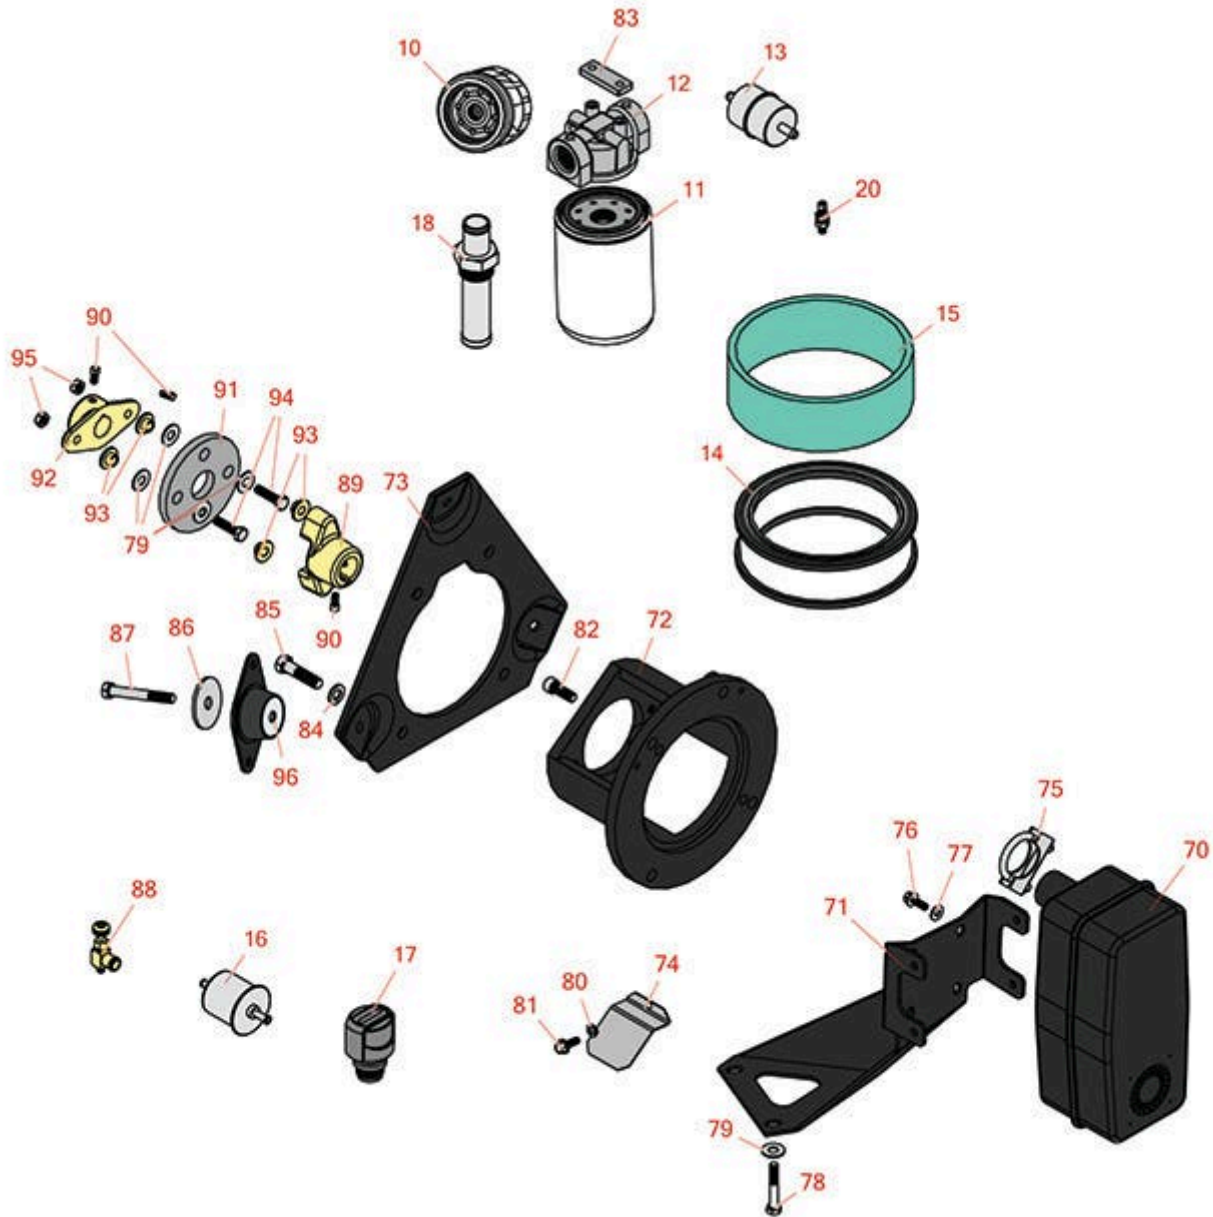

Replaces Toro Greensmaster 3120 Parts

Traction Unit
Engine Parts

All original equipment manufacturers names and part numbers are used for identification purposes only, and we are in no way implying that our products are original equipment parts. Prices subject to change without notice.

Replaces Toro Greensmaster 3120 Parts

*Traction Unit
Engine Parts*

Item No	R&R Part No.	OEM Part No.	Description	Qty Req	Order Quantity
74	R83-2310	83-2310	Shield - Regulator	1	
75	R2412-37	01-170-0150, 2112-11, 2412-37	Clamp - Muffler 1-1/4	1	
76	R49-2040	32104-42, 32104-95, 32144-44, 49-2040	Bolt - Hex Washer 1/4-20 x 3/4	8	
77	R453023	3256-1, 3256-22, 3256-72, 33094-00	Washer - Flat 1/4	8	
78	R322-10	20-30-AD, 24-7180, 322-10, 322-10 , 3223-6, 513347	Bolt - Hex HD 5/16-18 x 2	2	

Replaces Toro Greensmaster 3120 Parts

*Traction Unit
Engine Parts*

Item No	R&R Part No.	OEM Part No.	Description	Qty Req	Order Quantity
84	R3253-6	01-166-0710, 23-12-GD, 3253-6, 59-7590	Washer - Lock 7/16 Zinc	8	
85	R324-7	30-8930, 3225-4, 324-7	Bolt - Hex HD 7/16-14 x 1-3/4 GR5	4	
86	R83-1040	83-1040	Washer - Engine	3	
87	R323-13	01-150-1020, 01-178-0622, 20-54-AD, 20-54-AGD, 323-13, 513366	Bolt - Hex HD 3/8-16 x 2-3/4 GR5	3	
88	R83-1390	83-1390	Needle Valve - in Line	1	
89	R117-9278	117-9278	Hub - Engine - Incl R3241-7 Sq HD Set Screws	1	
90	R3241-7	3241-7	Set Screw - 1/4-20 x 1/2 Sq HD Nyloc	4	
91	R44-2230	115-4523, 27-6560, 44-2230, 80-8650	Coupling - Rubber - Pump	1	
92	R110-5227	110-5227	Hub - Hydro Pump - 7/8 Bore	1	
93	R125-9249	125-9249	Spacer-Coupler, Rubber	4	
94	R400190	01-150-0720, 01-178-0510, 30-8680, 322-6, 513343	Bolt - Hex HD 5/16-18 x 1-1/4 GR5	2	

Replaces Toro Greensmaster 3120 Parts

*Traction Unit
Engine Parts*

Item No	R&R Part No.	OEM Part No.	Description	Qty Req	Order Quantity
95	R3296-39	32127-25, 32128-36, 3290-357, 3296-17, 3296-22, 3296-39, 915663P, 99-7443	Locknut - 3/8-16 Nylon	2	
96	R93-5265	107-2560, 125-5244, 93-5265	Mount - Engine	3	