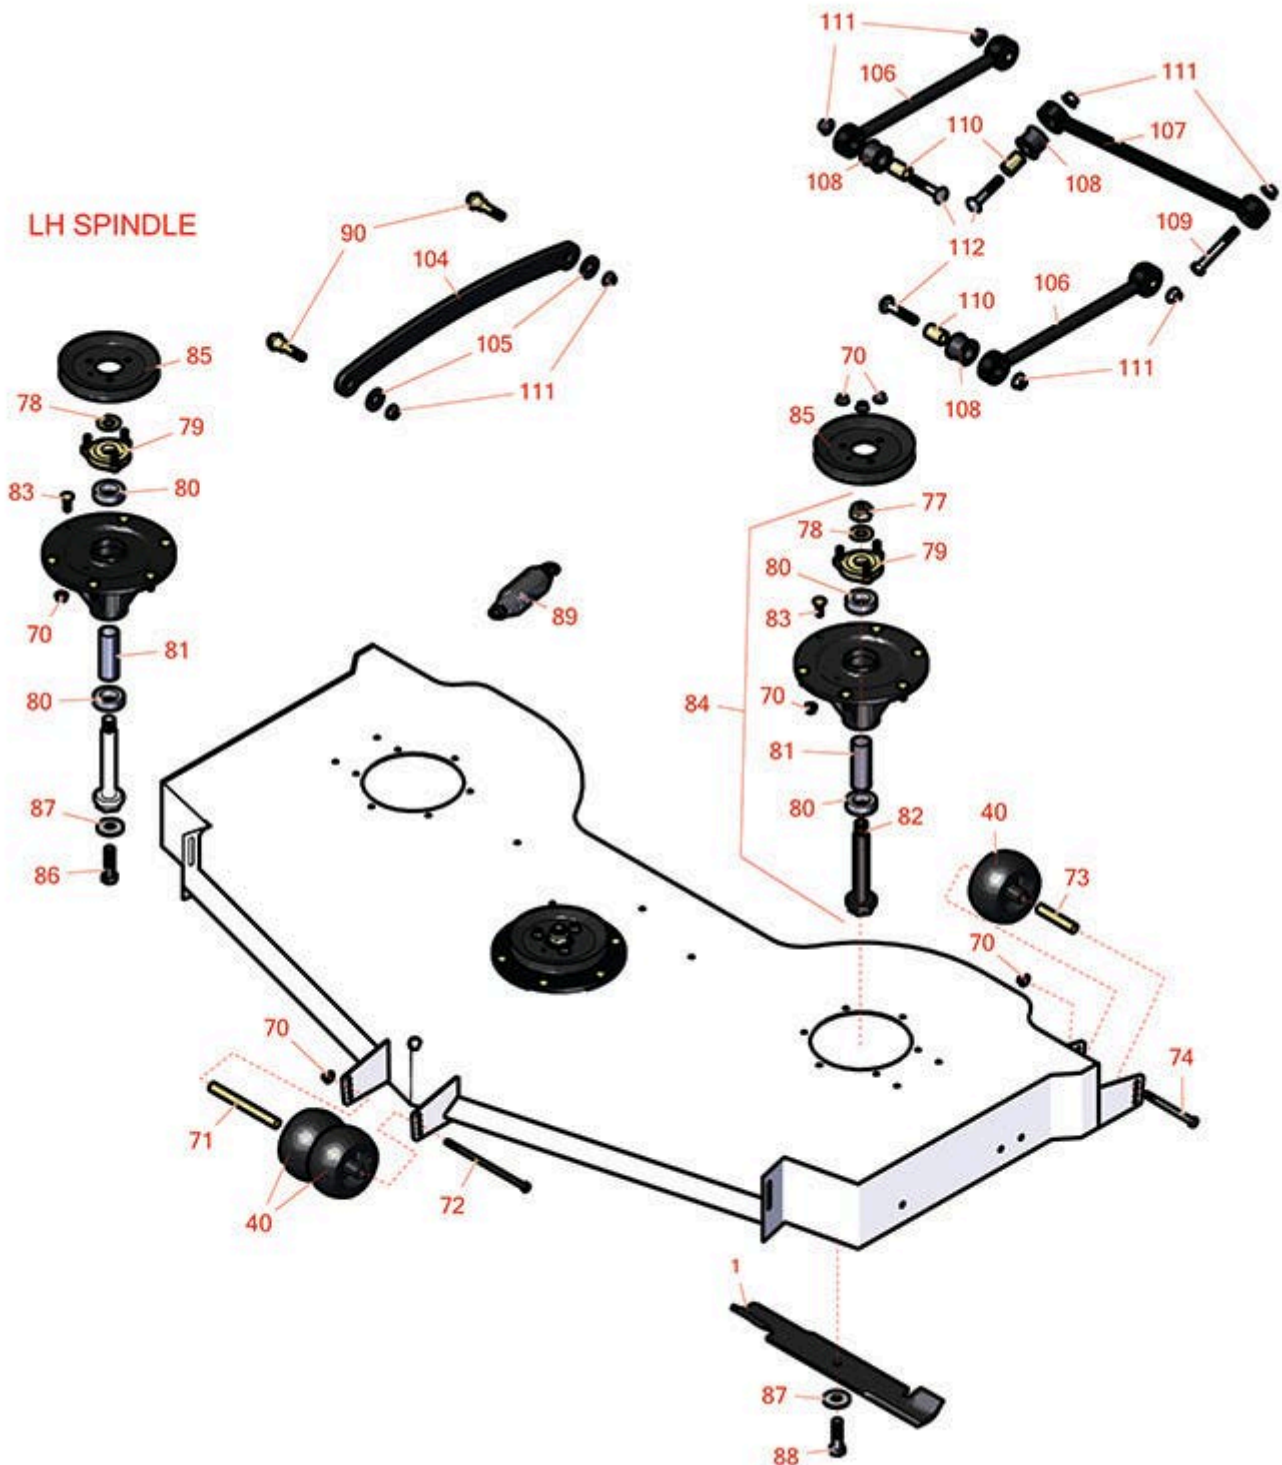

Replaces Toro Z Master Professional 7500-D Parts

Zero-Turn Mower with 60in Deck - Model 74028
60in Rotary Deck

All original equipment manufacturers names and part numbers are used for identification purposes only, and we are in no way implying that our products are original equipment parts. Prices subject to change without notice.

Replaces Toro Z Master Professional 7500-D Parts

Zero-Turn Mower with 60in Deck - Model 74028
60in Rotary Deck

Item No	R&R Part No.	OEM Part No.	Description	Qty Req	Order Quantity
Rotary Blades					
1	R105-8777-03	105-8777-03	Mower Blade - 20.5 in Mulcher	2	
Other Parts Available					
40	R68-2730	1-603299, 68-2730	Wheel - Anti Scalp	4	
70	R104-8301	104-8301, 104-9301, 109-6658, 133-7570	Locknut - 3/8-16 Nylon Flanged	42	
71	R98-5967	98-5967	Spacer-Wheel	1	
72	R108-5388	108-5388	Bolt - Hx HD 3/8-16 x 7 1/2	1	
73	R98-7912	98-7912	Bushing - Spanner Wheel	2	
74	R323-23	01-150-0810, 01-178-0636, 20-60-AGD, 323-23	Bolt - Hex HD 3/8-16 x 4-1/2	2	
77	R3296-67	3296-67	Locknut - 3/4-16 Heavy Jam RH Thread	2	
78	R92-5836	92-5836	Flat Washer - Hardened	3	
79	R127-0557	127-0557	Spindle Hub Assy w/Studs	3	
80	R116-0720	116-0720	Bearing - Ball - Special Triple Seal	6	
81	R127-0554	127-0554	Spacer - Bearing	3	
82	R127-0556	127-0556	Shaft- Spindle	2	
83	R114-8195	114-8195, R & R ONLY	Bolt- Ribbed Neck	18	
84	R127-0560	127-0560	Spindle Assy - No Grease	2	
85	R115-7450	115-7450	Pulley - 6.75 in Dia with 1.75 Bore	3	