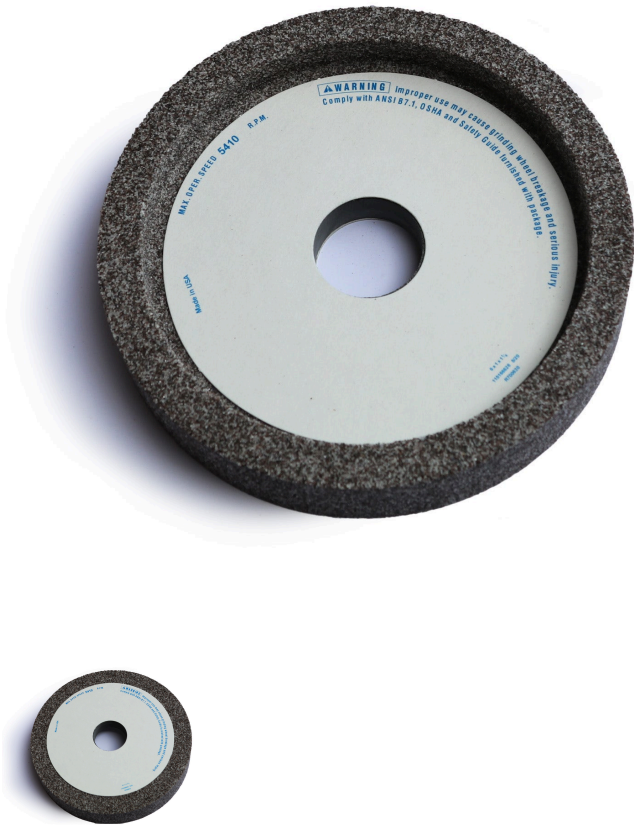

Grinding Wheel - Straight Cup 6 x 1 x 1-1/4 Hole 36 Grit R700632

Specifications

Manufacturer

R&R Products

Amacron Golf & Turf

19 Tate Drive Kerang, 3579

+61 2 8011 1001 Toll Free: 1300 AMACRON

<https://amacron.rrproducts.com/>