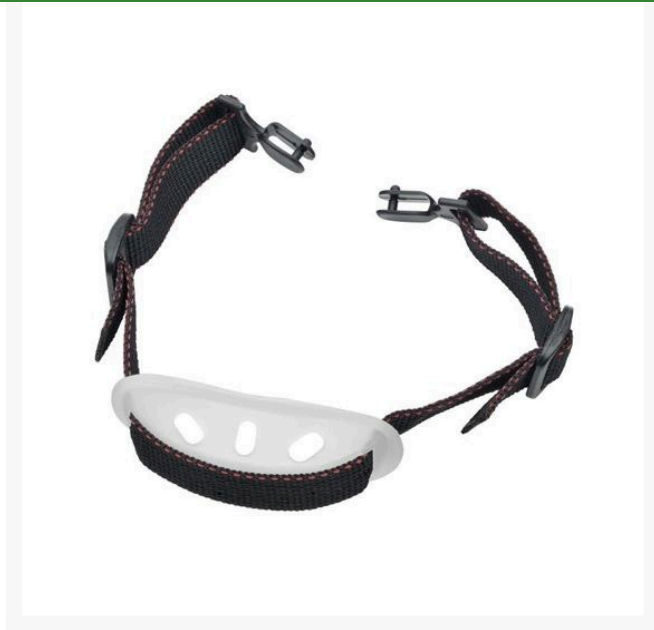

Strap - Hard Hat Chin R7027

Details

Keeps hard hat in place so you're protected when your work activity risks losing it. Securely attaches to all 3M hard hats. Chin cup vented for comfort. One size adjusts to fit all.

- Securely attaches to all 3M hard hats
- Vented chin cup
- One size adjusts to fit all

Specifications

Manufacturer

Elvex

Amacron Golf & Turf

19 Tate Drive Kerang, 3579

+61 2 8011 1001 Toll Free: 1300 AMACRON