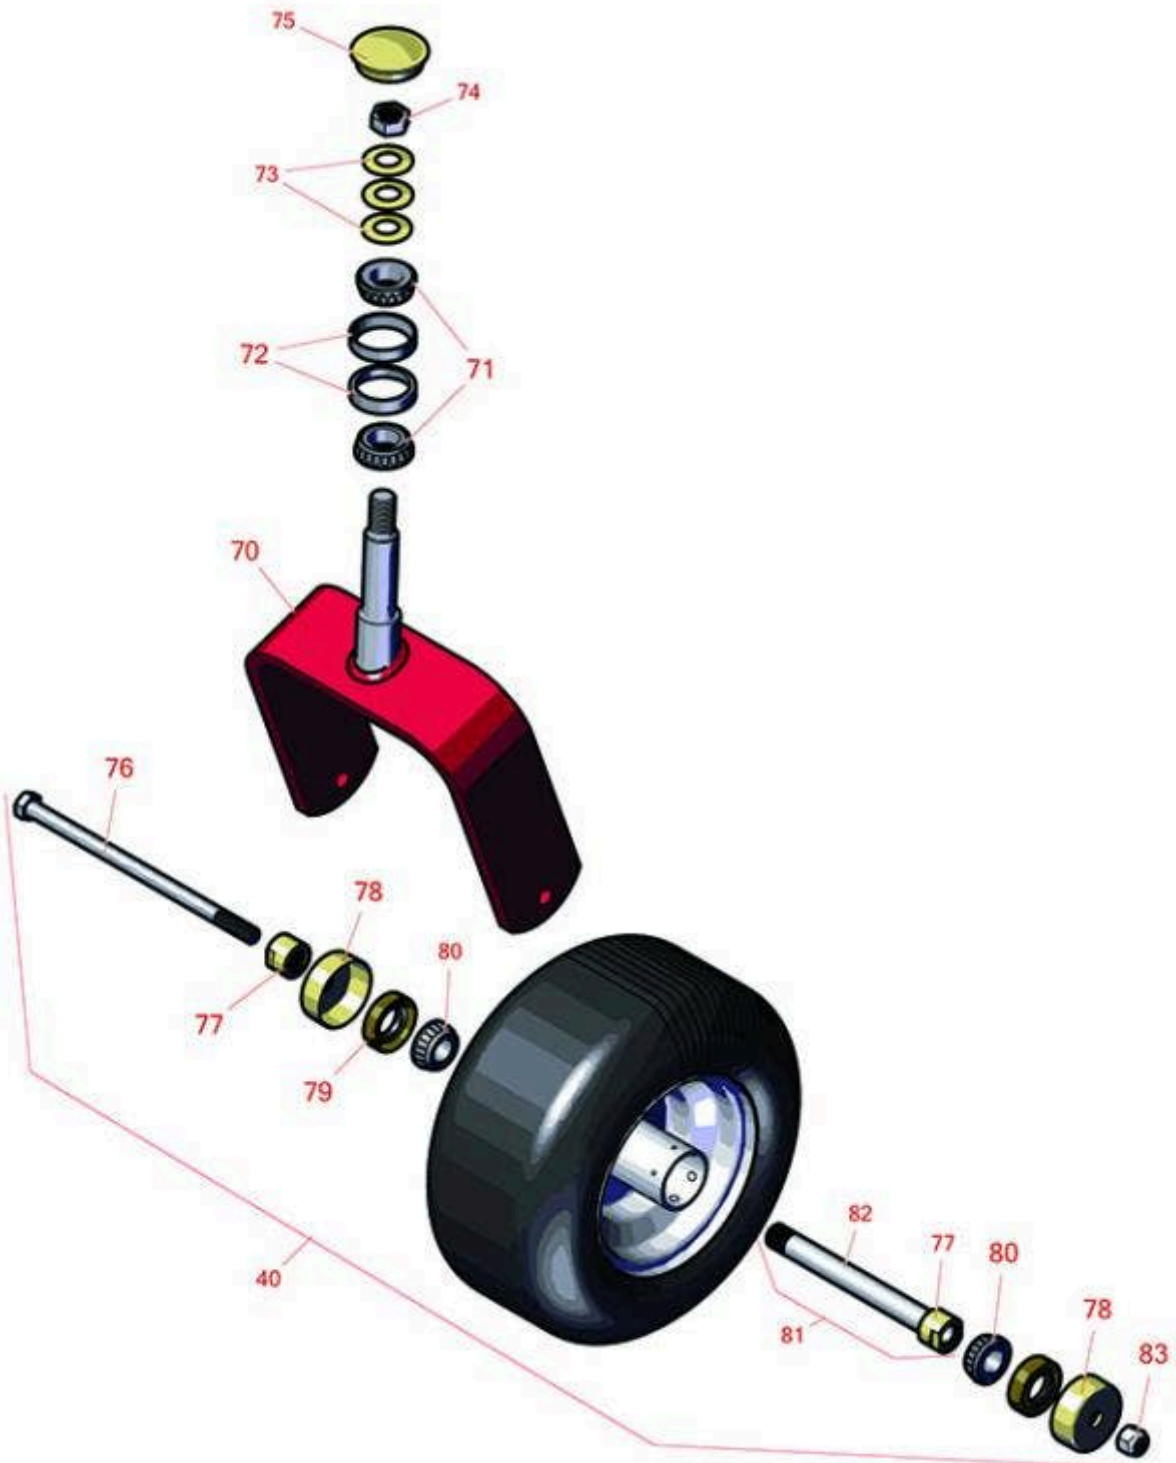

Replaces Toro Z Master Professional 5000 Parts

Zero Turn Mower with 72in deck - Model 72945
Caster Wheel

All original equipment manufacturers names and part numbers are used for identification purposes only, and we are in no way implying that our products are original equipment parts. Prices subject to change without notice.

Replaces Toro Z Master Professional 5000 Parts

Zero Turn Mower with 72in deck - Model 72945
Caster Wheel

Item No	R&R Part No.	OEM Part No.	Description	Qty Req	Order Quantity
---------	--------------	--------------	-------------	---------	----------------