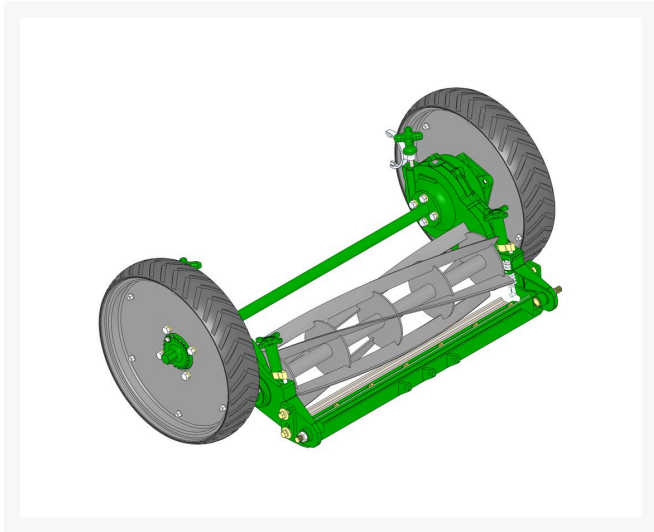

Complete Standard Cutting Unit

R82301

Details

R&R Standard Cut Unit, See Next Page for more information

R&R Cutting Unit Complete with R502673 5 Blade 10 in Dia.. Reel, R101250 Single Lip Bedknife & R70097B 20" Wheels

Specifications

Manufacturer

R&R Products

Fits Models

R&R Products Power Lift 5133GD

R&R Products Power Lift 7180GD

Amacron Golf & Turf

19 Tate Drive Kerang, 3579