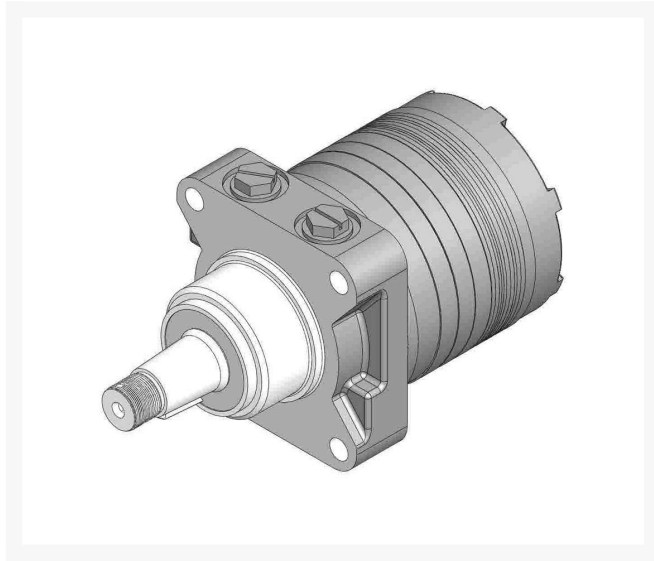

Hydraulic Motor - RH/LH Wheel

R92-9199

Replaces
Toro 92-9199

Specifications
Manufacturer R&R Products

Fits Models
Toro Greensmaster 3050
Toro Greensmaster 3100
Toro Greensmaster 3150-Q
Toro Greensmaster 3200 & 3200-D
Toro Greensmaster 3250-D
Toro Turf Sweeper 4800