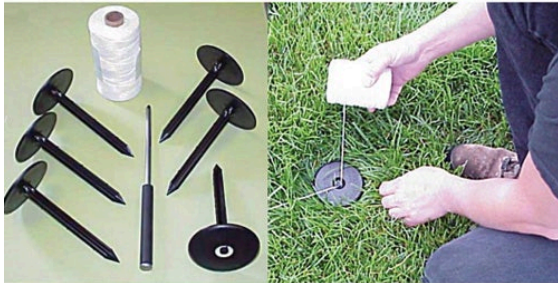

ProLine Soccer Layout - Pkg/25

RAF2718

Details

Measure only once and permanently locate layout points for any sports field. These one-piece durable marker anchors with built-in string guide are easy to install. Simply punch a hole in the ground with the starter tool, set the marker, string the line and stripe. If the line fades, re-stripe or re-string the markers with no re-measuring. Unique design will not catch cleats or attract debris. Anchor sets include anchors, starter tool and 600' of cord.

- Permanent field layout markers
- Will not catch cleats or debris
- Sets include anchors, starter tool and 600' of cord

Specifications

Manufacturer	New Stripe
Package Quantity	25

Amacron Golf & Turf

19 Tate Drive Kerang, 3579