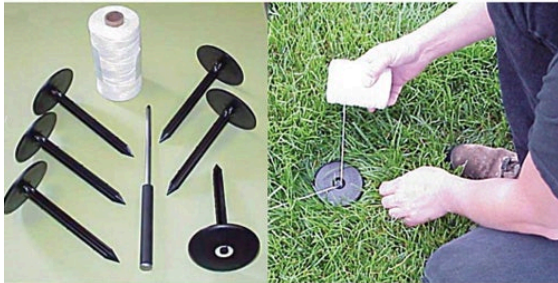

ProLine Baseball Layout - Pkg/12

RAF2719

Details

Measure only once and permanently locate layout points for any sports field. These one-piece durable marker anchors with built-in string guide are easy to install. Simply punch a hole in the ground with the starter tool, set the marker, string the line and stripe. If the line fades, re-stripe or re-string the markers with no re-measuring. Unique design will not catch cleats or attract debris. Anchor sets include anchors, starter tool and 600' of cord.

- Permanent field layout markers
- Will not catch cleats or debris
- Sets include anchors, starter tool and 600' of cord

Specifications

Manufacturer	New Stripe
Package Quantity	12

Amacron Golf & Turf

19 Tate Drive Kerang, 3579