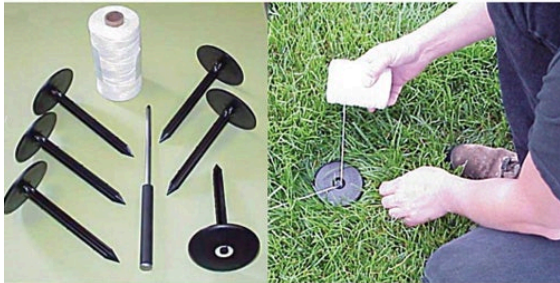

## Details

Measure only once and permanently locate layout points for any sports field. These one-piece durable marker anchors with built-in string guide are easy to install. Simply punch a hole in the ground with the starter tool, set the marker, string the line and stripe. If the line fades, re-stripe or re-string the markers with no re-measuring. Unique design will not catch cleats or attract debris. Anchor sets include anchors, starter tool and 600' of cord.

- Permanent field layout markers
- Will not catch cleats or debris
- Sets include anchors, starter tool and 600' of cord